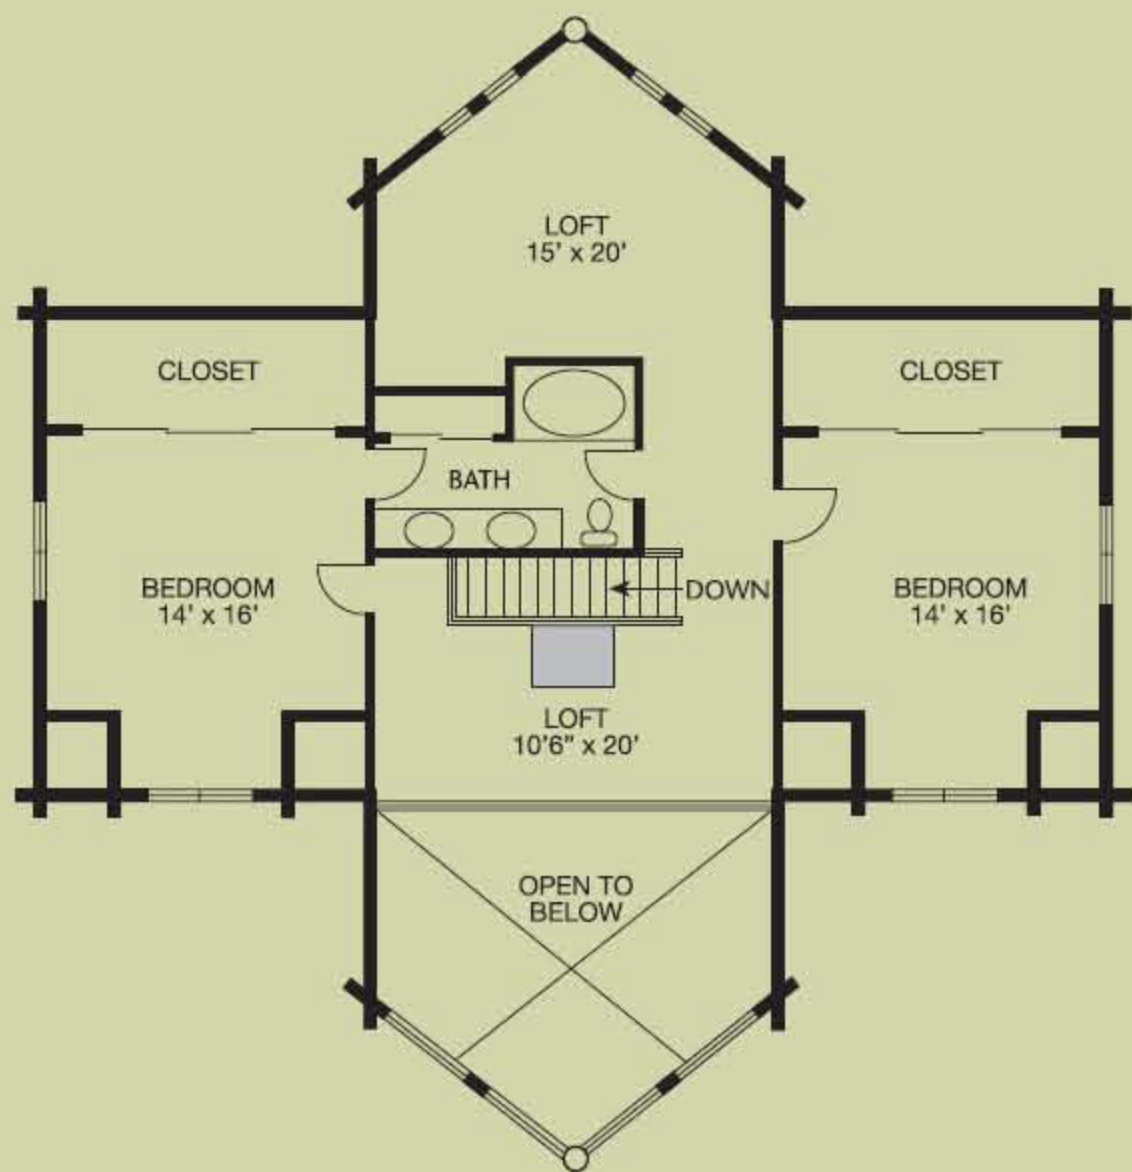

# Windsor

3,176 square feet, 24' x 52' and 6' x 20' with 8' prow and 10' x 20' with 8' prow

*Spectacular views deserve a spectacular vantage point. The Windsor has two beautiful prows providing walls of windows for great viewing – from both the kitchen and upstairs loft, as well as the ample-sized great room. Three bedrooms plus a master suite, three baths, den, mudroom, and eat-in kitchen make this home beautiful and “family friendly.” A large, lovely back deck and front deck round out the package. With 3,176 square feet of space, it’s great for large families.*