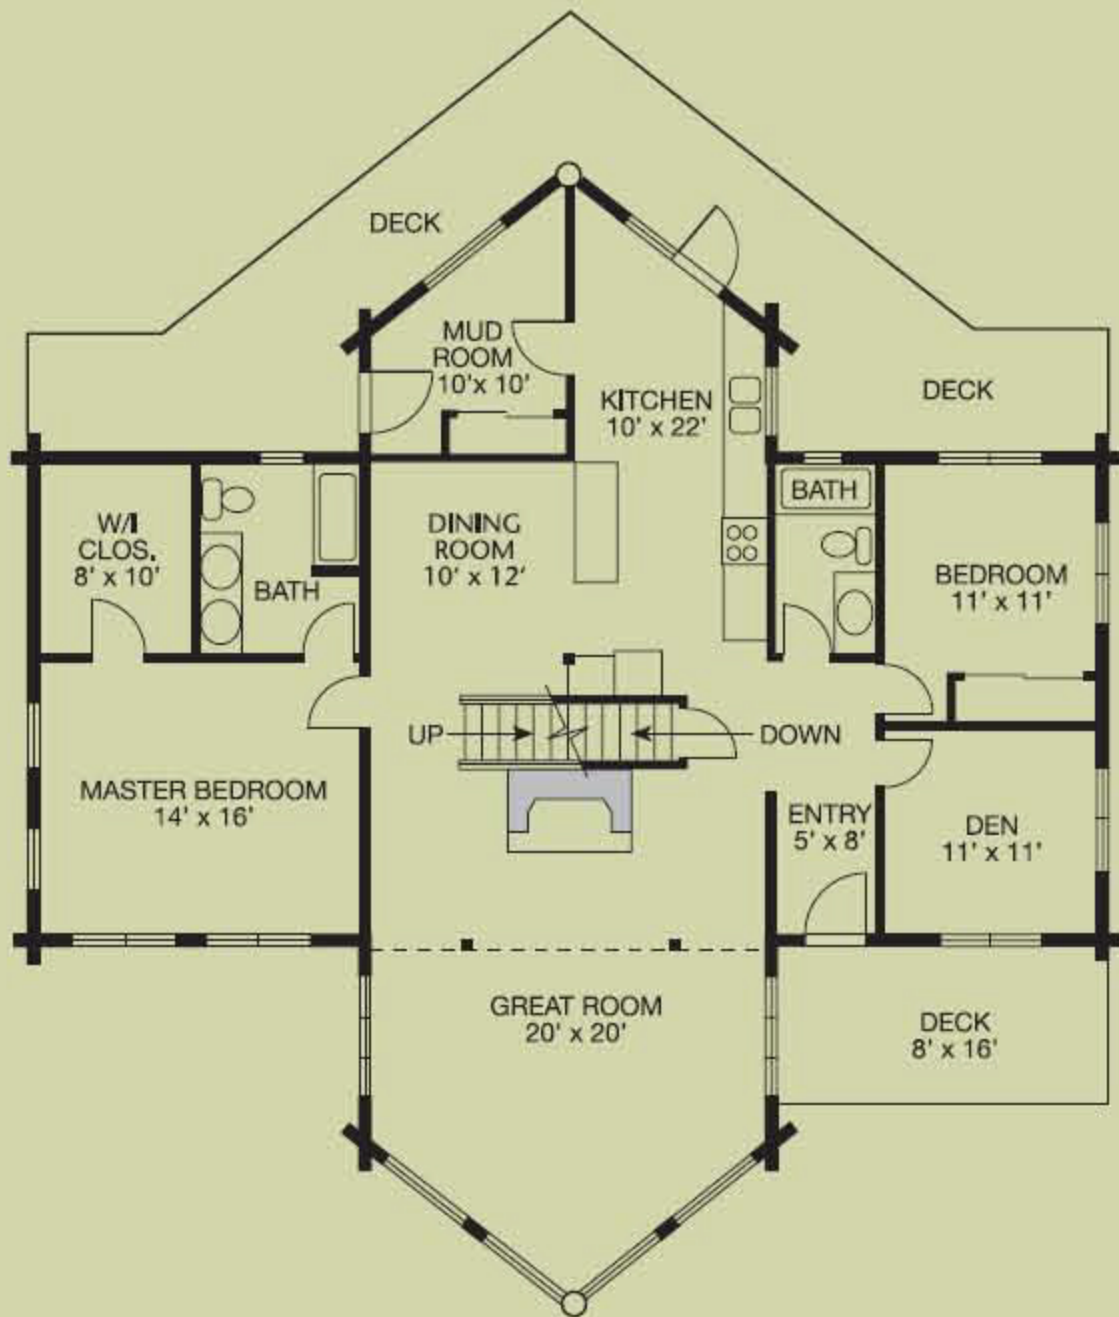

# Windsor

3,176 square feet, 24' x 52' and 6' x 20' with 8' prow and 10' x 20' with 8' prow

*Spectacular views deserve a spectacular vantage point. The Windsor has two beautiful prows providing walls of windows for great viewing – from both the kitchen and upstairs loft, as well as the ample-sized great room. Three bedrooms plus a master suite, three baths, den, mudroom, and eat-in kitchen make this home beautiful and “family friendly.” A large, lovely back deck and front deck round out the package. With 3,176 square feet of space, it’s great for large families.*