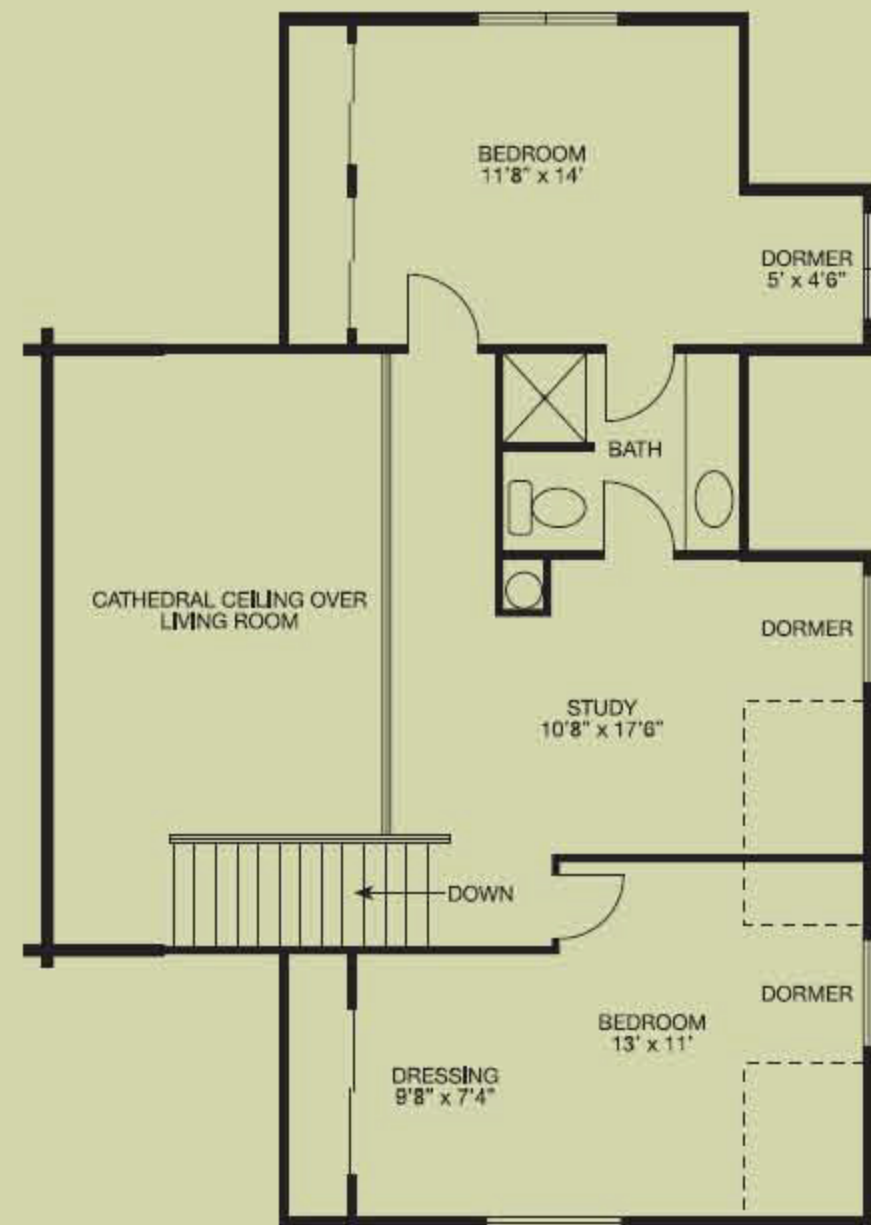

# Willoughby

2,554 square feet, 28' x 44' with 2 offsets

*The Willoughby is a log home fit for a quaint country setting. A first-floor master suite includes a huge bathroom, while the upstairs bedrooms boast dormers. An open study area overlooks the living room below. An ample-sized morning room, convenient mudroom, and large porch complete this 2,554-square-foot palace.*