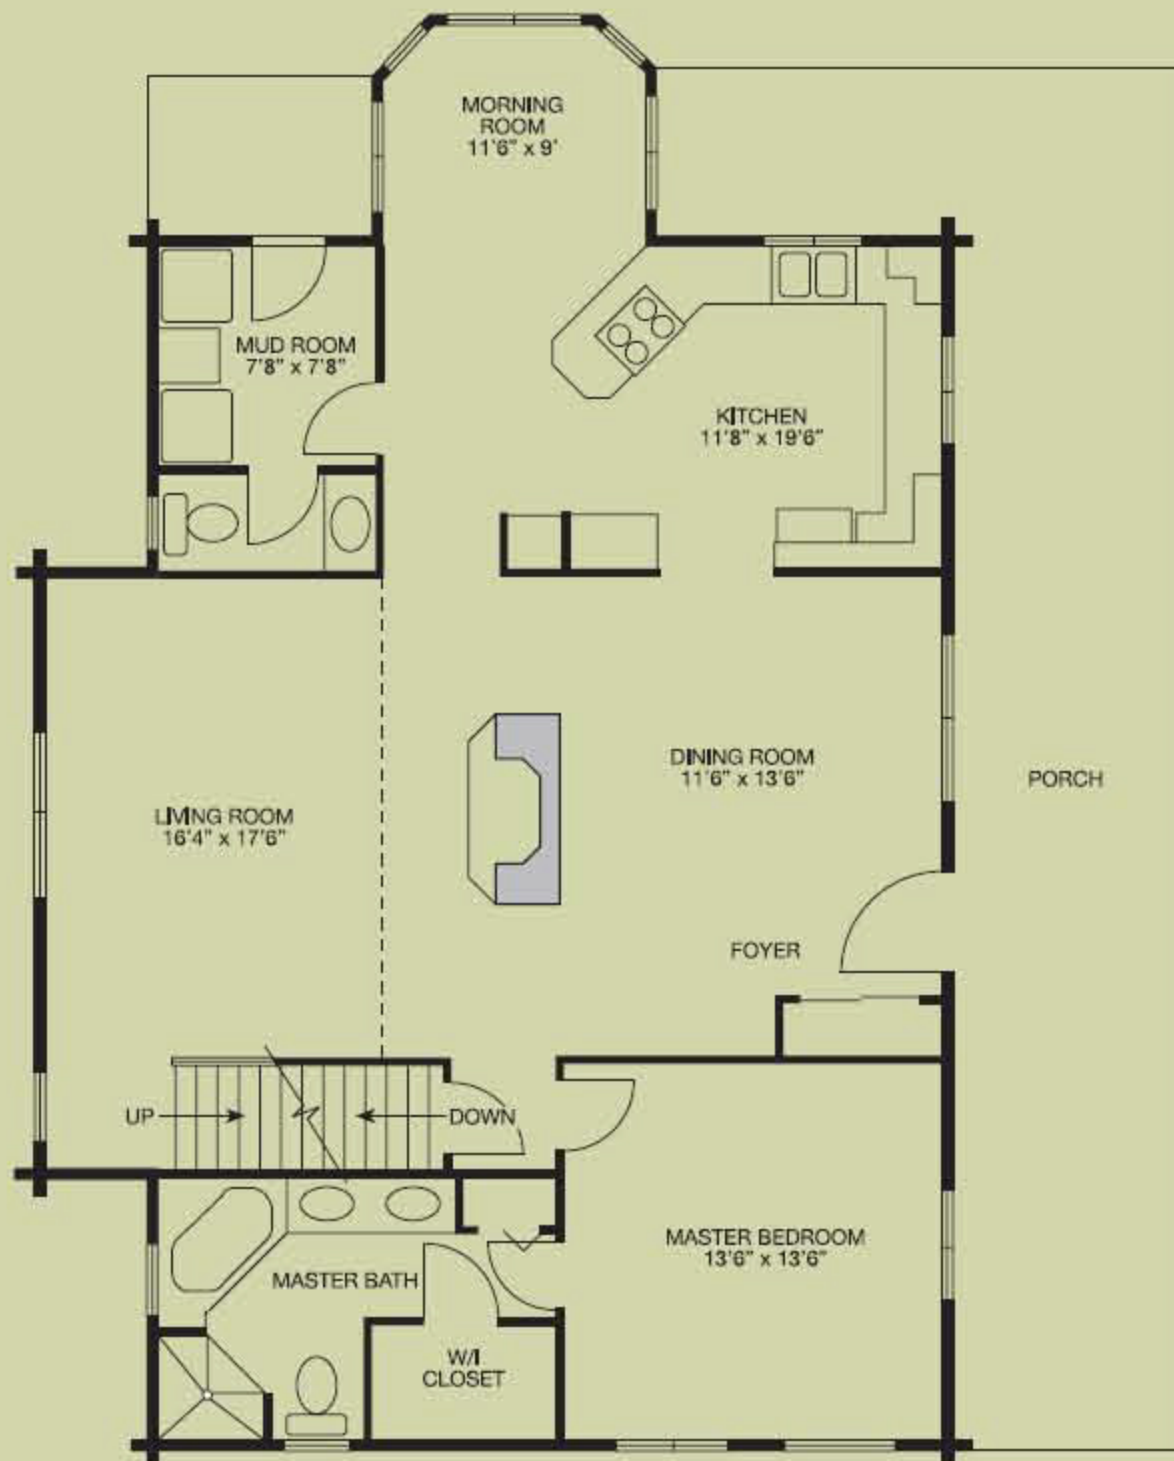

# Willoughby

2,554 square feet, 28' x 44' with 2 offsets

*The Willoughby is a log home fit for a quaint country setting. A first-floor master suite includes a huge bathroom, while the upstairs bedrooms boast dormers. An open study area overlooks the living room below. An ample-sized morning room, convenient mudroom, and large porch complete this 2,554-square-foot palace.*