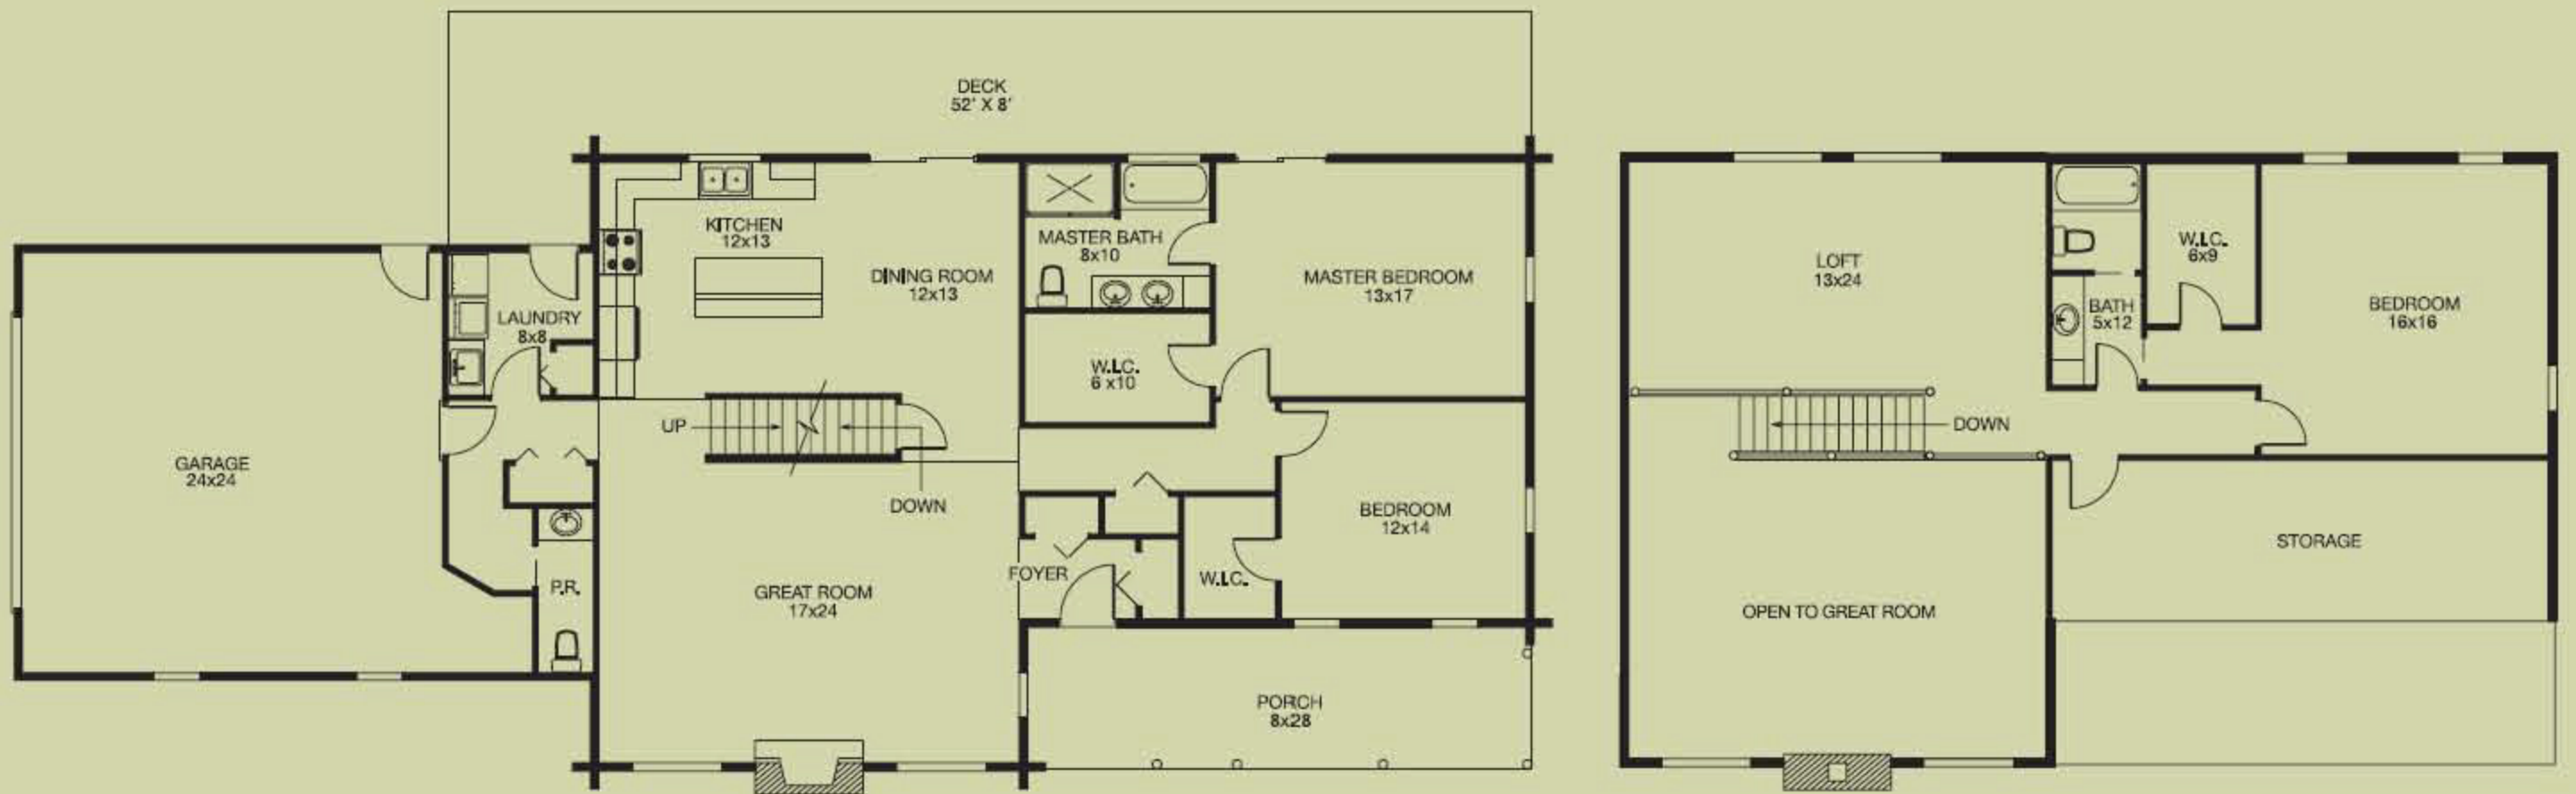

Westlake

2,575 square feet, 26' x 52' with 8' x 24' offset

Love to sit on the porch, reading the paper, enjoying your morning coffee? Then the Westlake may be the home for you – with its front covered porch and 52-foot-long back deck. With three bedrooms, two-and-a-half baths, convenient laundry room, and loads of storage and closet space, this 2,575-square-foot home is great for families.