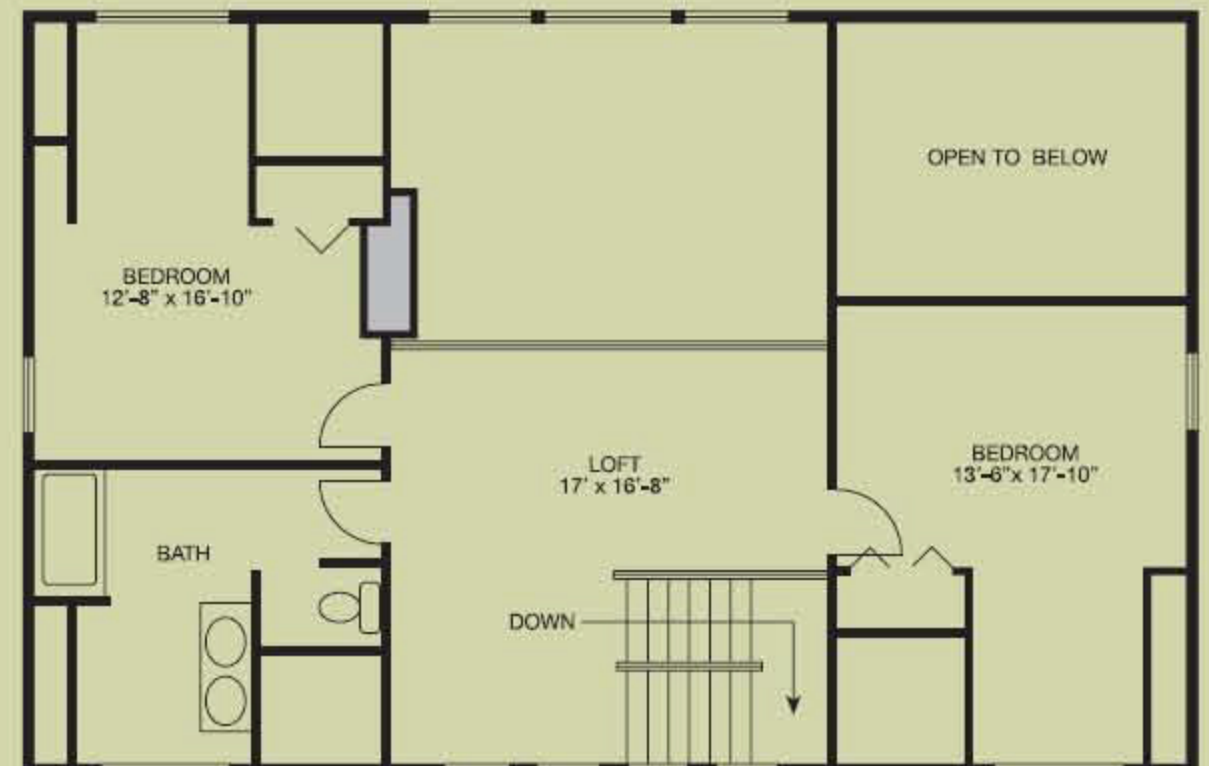

West Bay

2,278 square feet, 30' x 46'

Call the West Bay “home” and the first thing you’ll want to enjoy is the gorgeous front porch! This 2,278-square-foot beauty has a traditional, classic look and is perfect for families of any size. The spacious foyer leads to the open family room (complete with fireplace) and adjacent dining area – both which open up to the deep back porch. Three bedrooms, loft, and mudroom add to the package.