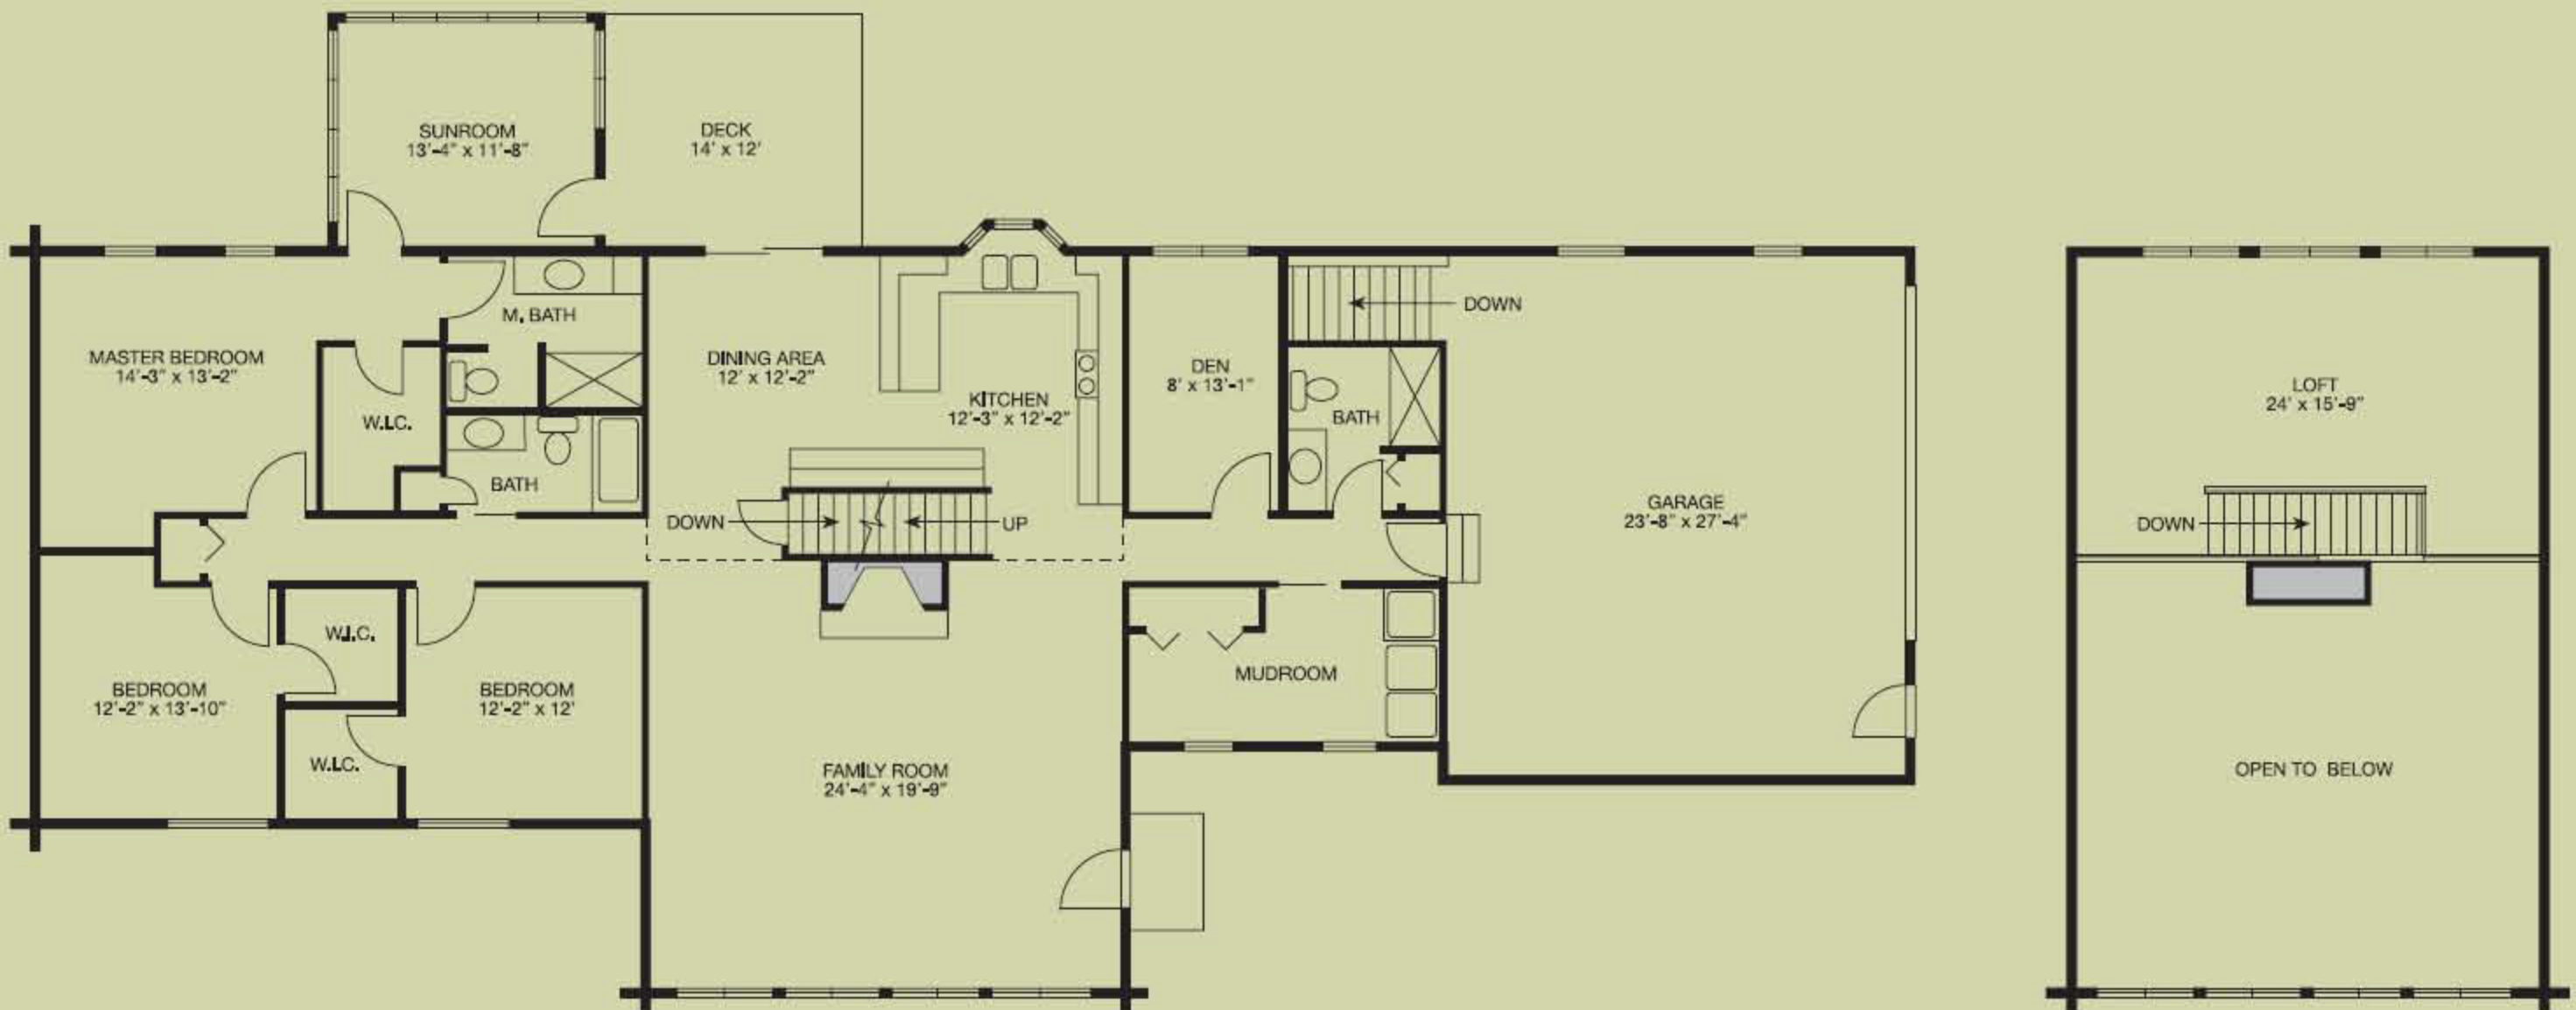

2,884 square feet, 30' x 73' with 8' x 24' offset, 12' x 14' sunroom and 24' x 28' garage

*An exquisite home, the 2,884-square-foot Timberlake is perfect to capture the views – whether you choose to build seaside, lakeside, or nestled away in the woods. A stunning “wall of windows” and warm fire await you in the large family room. The spacious loft is perfect for lounging, playing or reading. With a sunroom off of the master suite and a deck accessible from the dining room, you’ll always enjoy the scenery!*