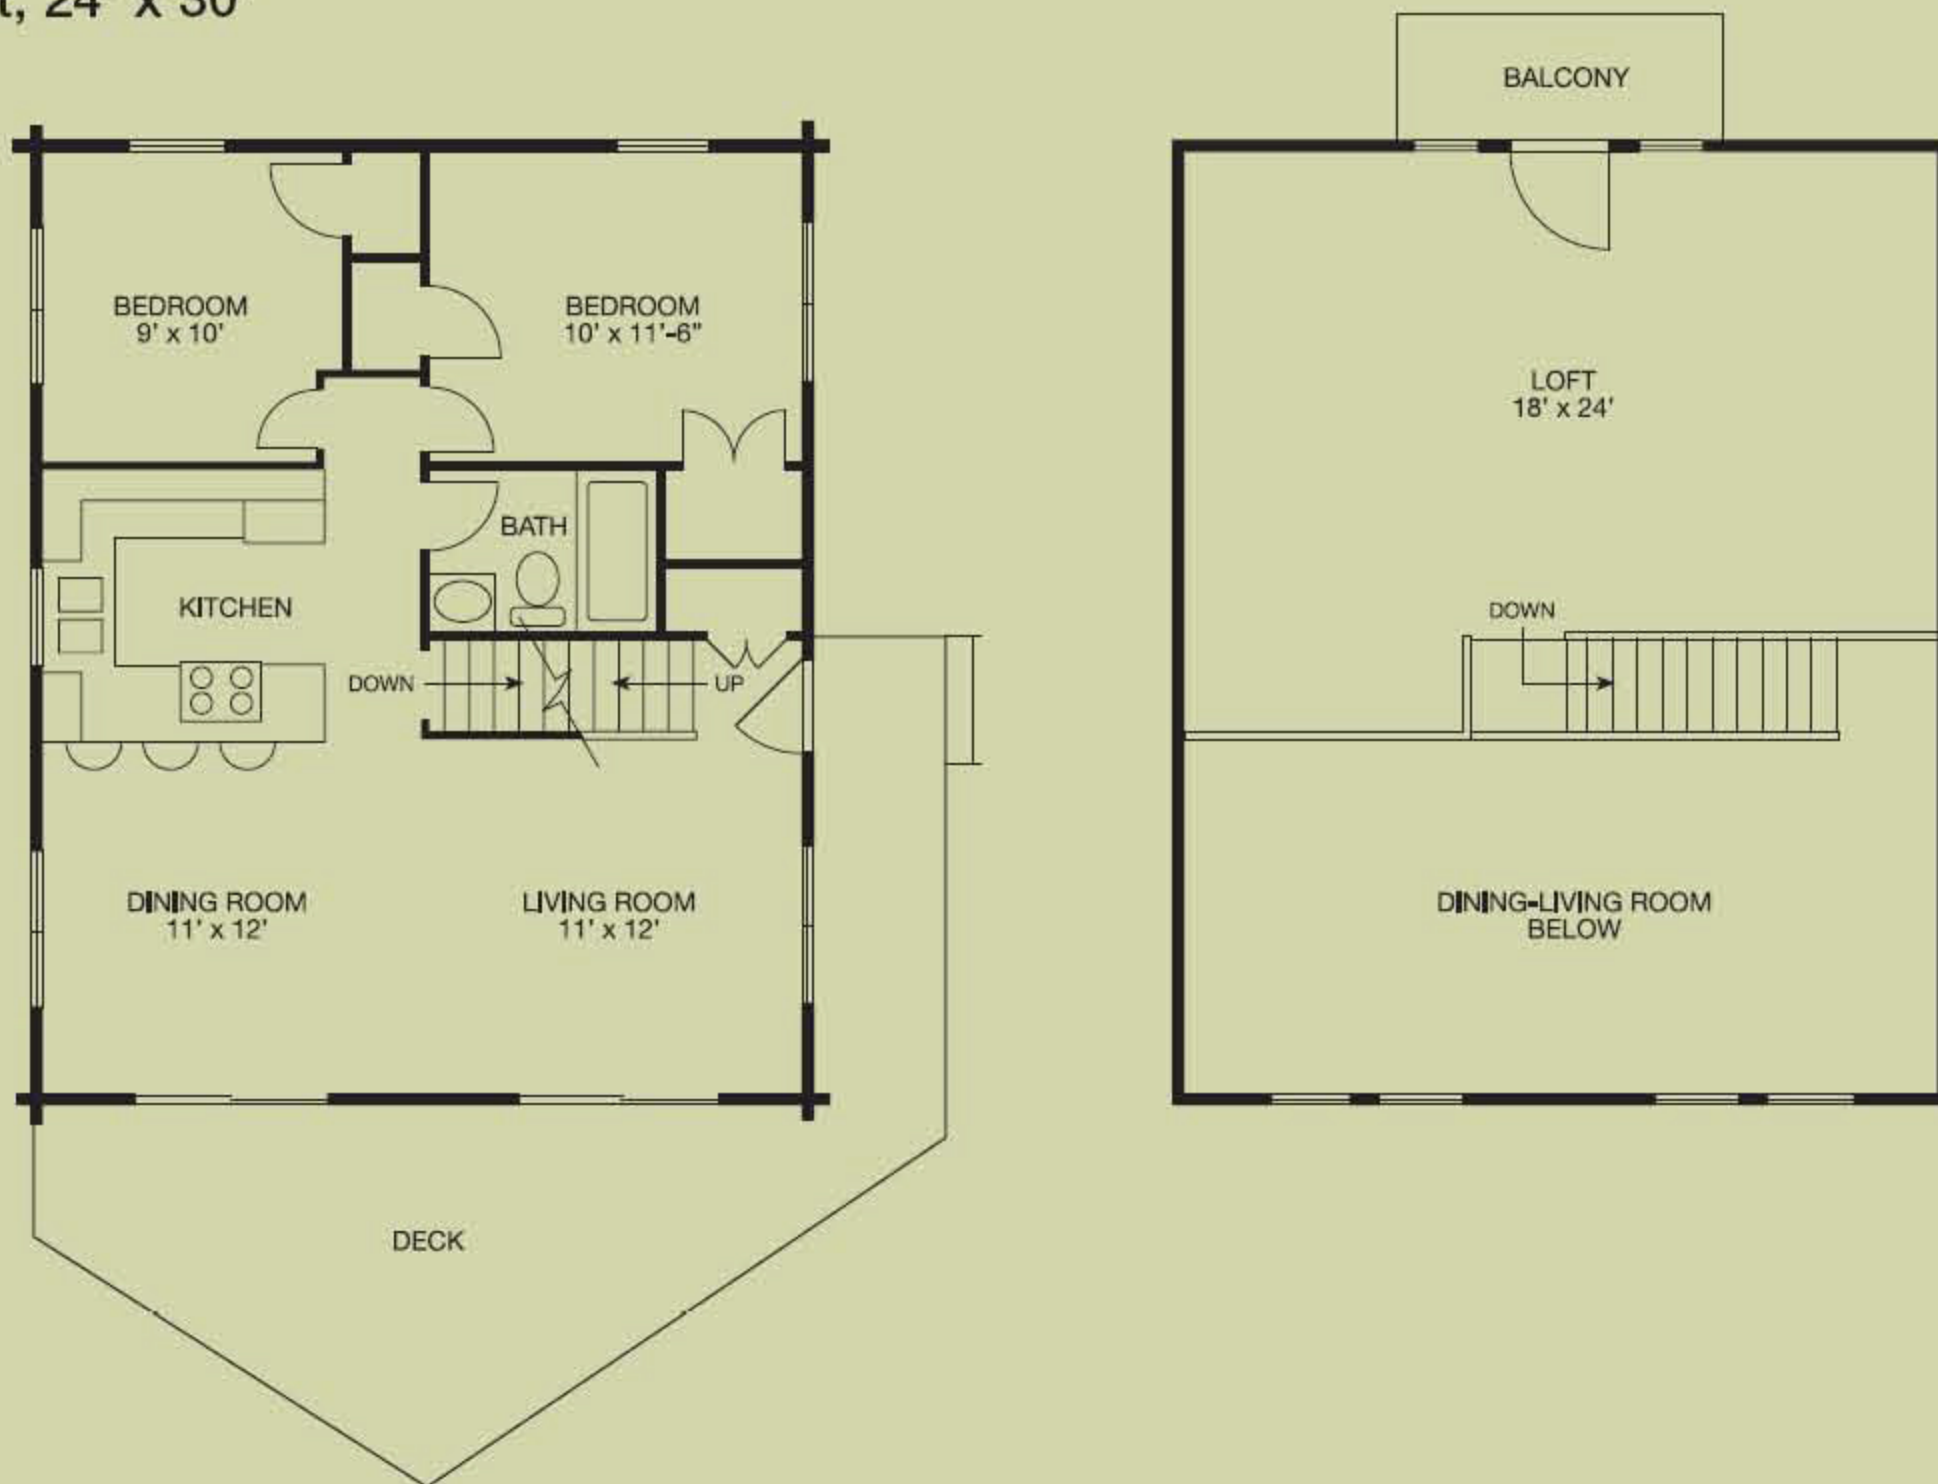

Summit

1,216 square feet, 24' x 30'

Imagine your own private chalet! Whether you have a site at the seashore, deep in the woods, or on a suburban lot, you'll love to come home to the Summit. A stunning, expansive deck and large loft overlooking the great room complete the picture. This 1,216-square-foot home offers two bedrooms and one bath – and lots of class!