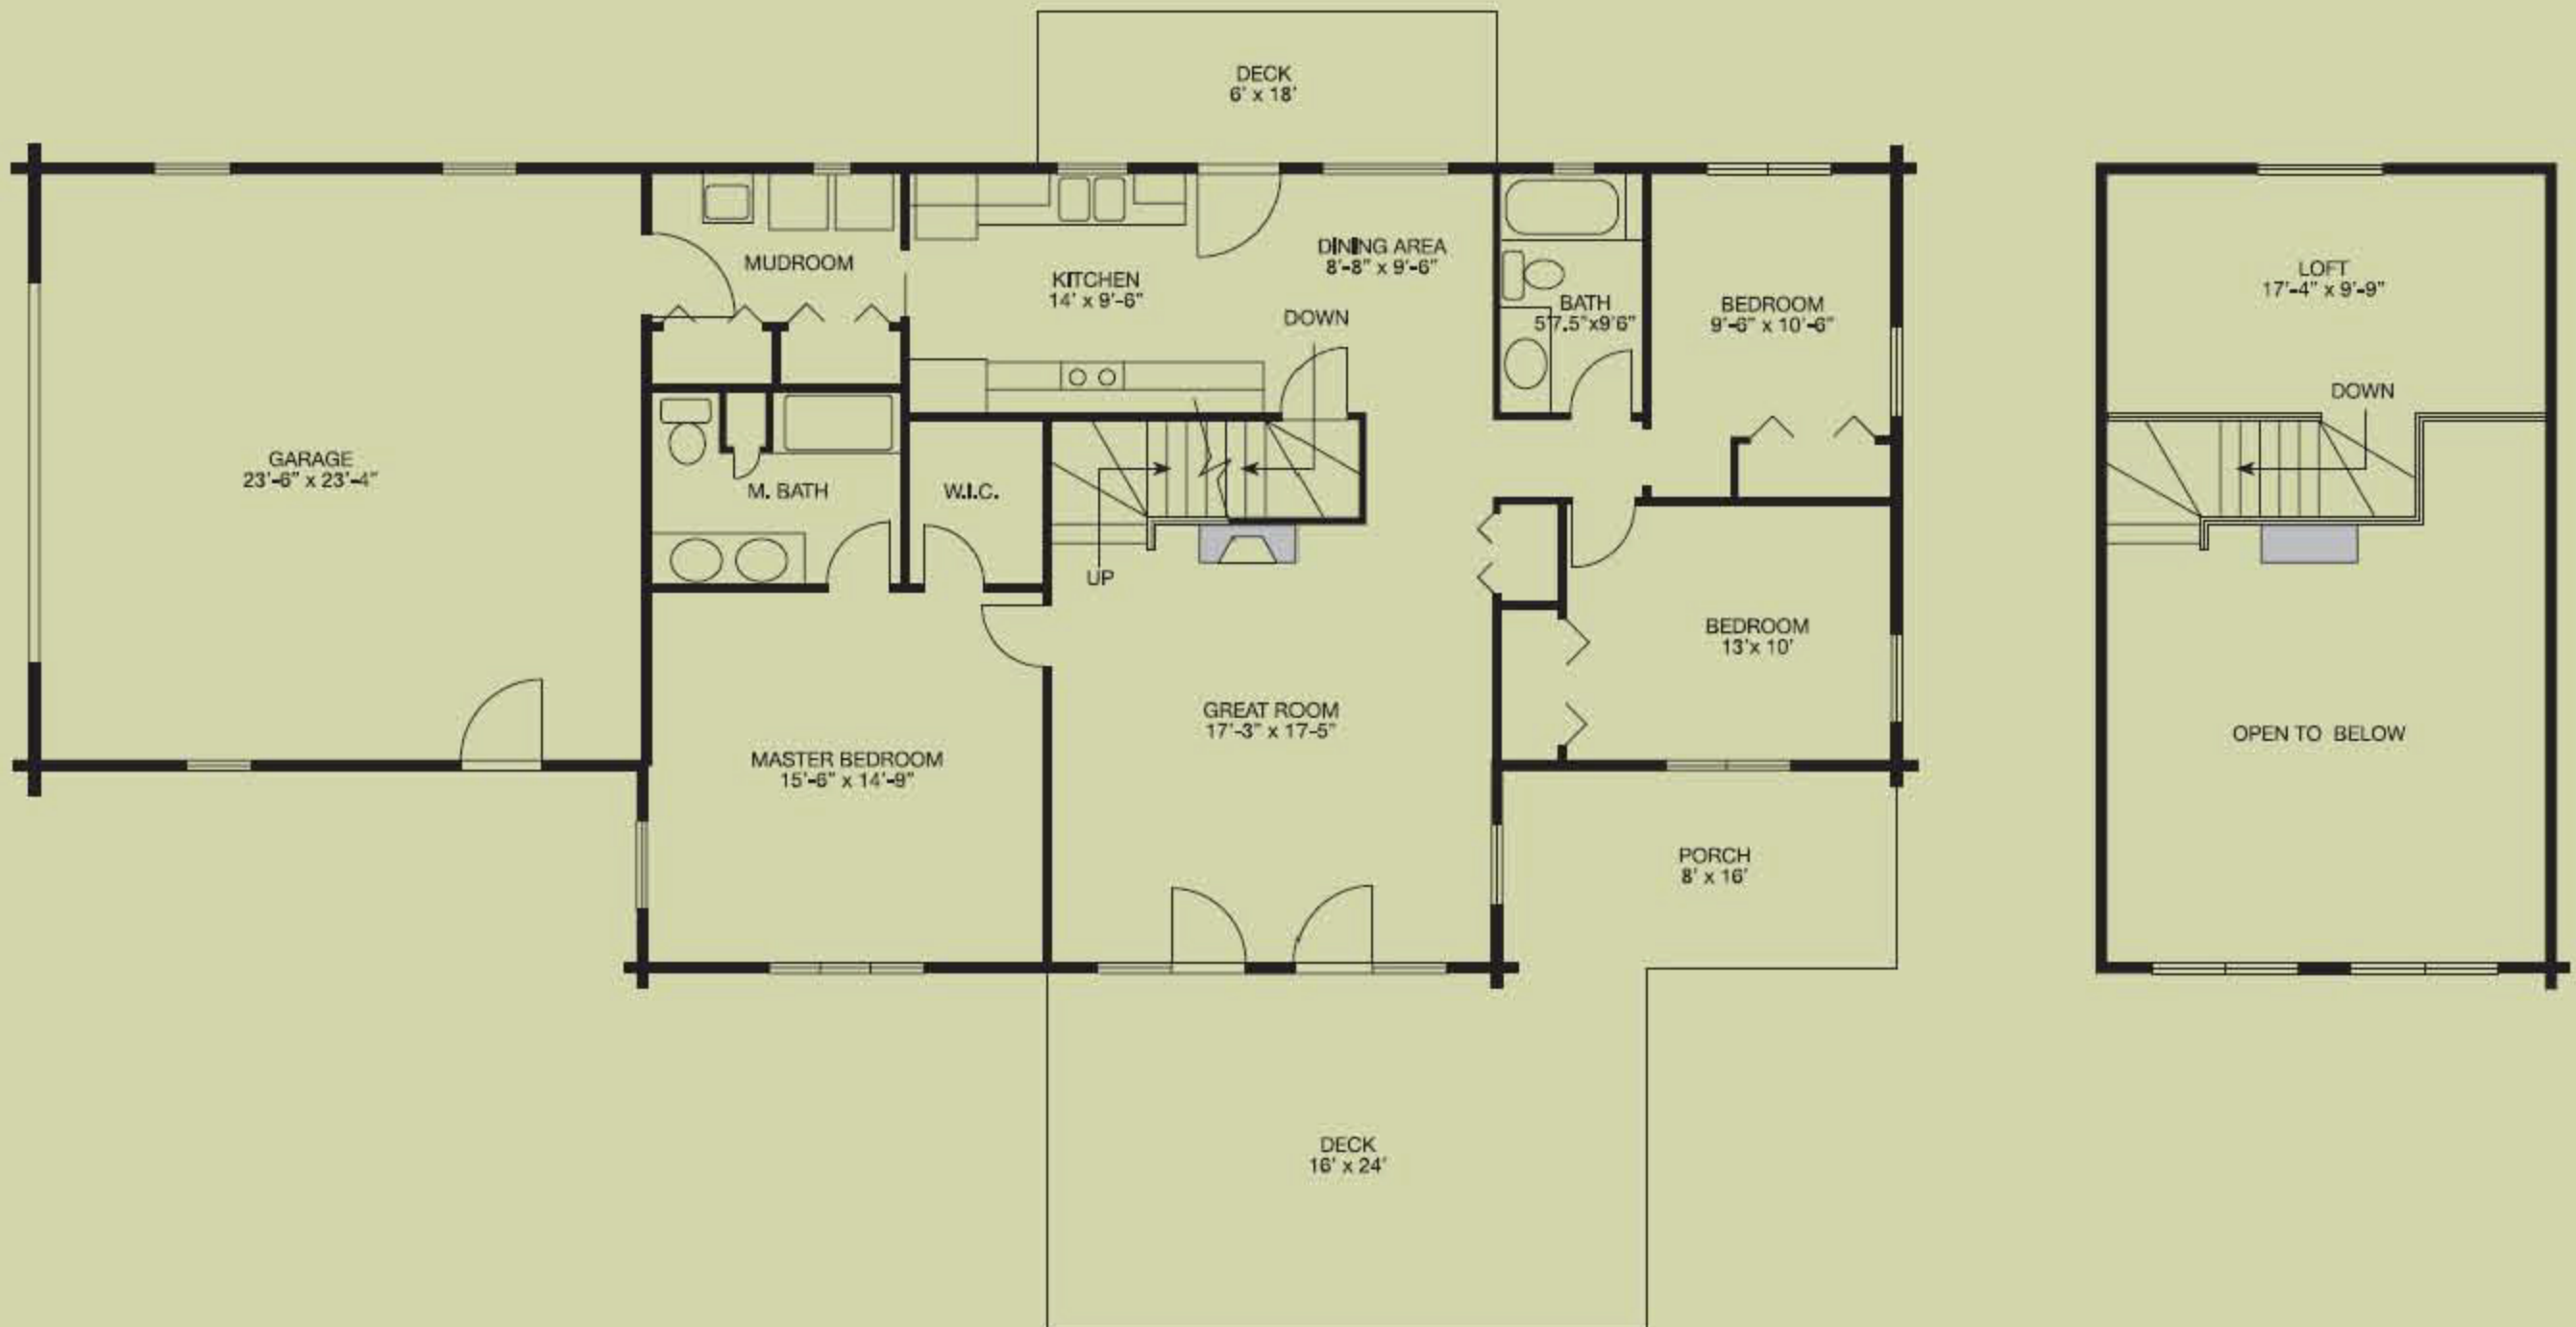

Sherwood

1,700 square feet, 32' x 50' overall with 24' x 24' garage

Don't let its 1,700 square feet fool you. With two bedrooms plus master bedroom, master bath, and walk-in closet, there's room a-plenty for a growing family in the Sherwood. The open kitchen and dining area leads to a comfortable deck, while the soaring great room features a fireplace for warm, cozy family fun. The inviting porch beckons you to sit and enjoy the great outdoors.