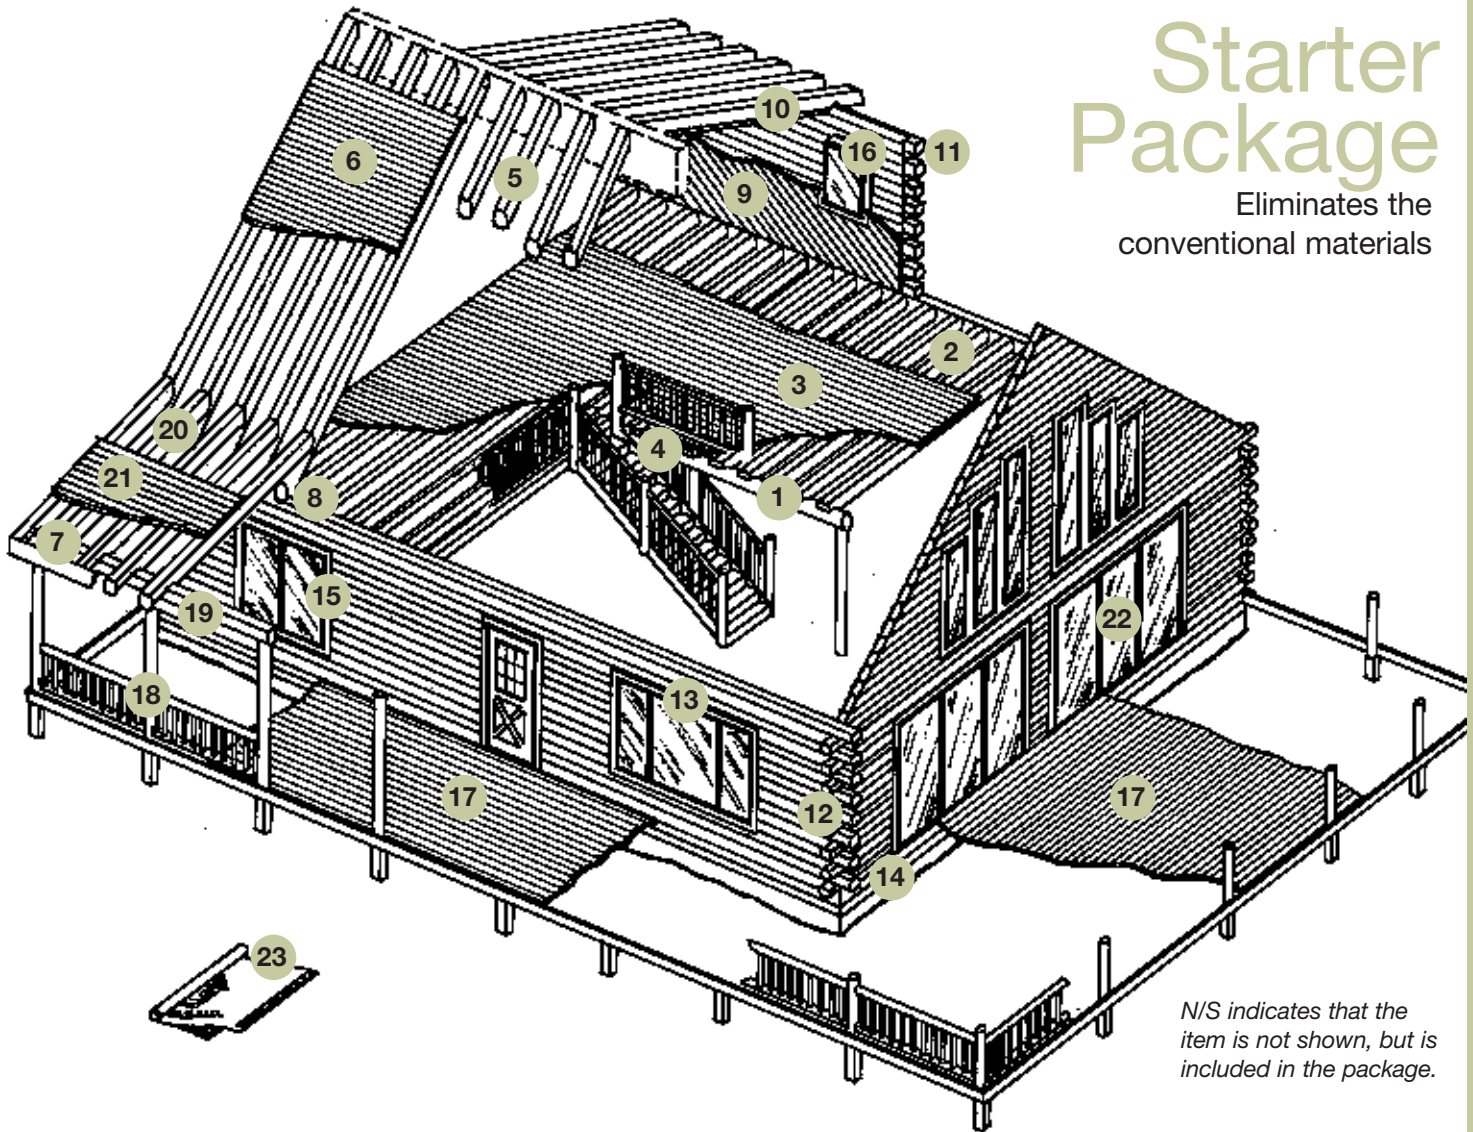

Rustic

Starter Package

Eliminates the conventional materials

N/S indicates that the item is not shown, but is included in the package.

SECOND FLOOR SYSTEM

1. Rustic Log or Rustic Beam Columns & Girders
2. Rustic Log or Rustic Beam Floor Joists
3. 2" T & G White Pine Flooring
4. Handcrafted White Cedar Posts Railings & Spindles for Stairs & Loft Included

ROOF SYSTEM

5. Rustic Log or Rustic Beam Rafters
6. 2" T & G White Pine Ceilings & Soffit
7. Cedar Fascia Board
8. Cedar Snow Blocking
 - Collar Ties or Tie Beams Included N/S

DORMERS

9. 1" T & G White Pine Paneling
10. 1" T & G White Pine Ceiling
11. Cedar Log Siding (Full Corners Optional)

EXTERIOR WALLS

12. Solid Cedar T & G Logs
13. Header Logs for Over Windows & Doors
14. Cedar Trim Logs
15. 2x6 Cedar Exterior Window Trim
16. 1x4 White Pine Interior Window Trim
 - Log Gasket Included N/S
 - Joint Gasket Included N/S
 - Oly-Log Screws Included N/S
 - Exterior Log Walls Protective Stain Included N/S

PORCHES & DECKS

17. 2x6 White Cedar Decking
18. Handcrafted White Cedar Posts, Railings & Spindles
19. 6x6 Porch Headers
20. Rustic Log or Rustic Beam Rafters
21. 2" T & G White Pine Ceiling

WINDOWS & DOORS (optional)