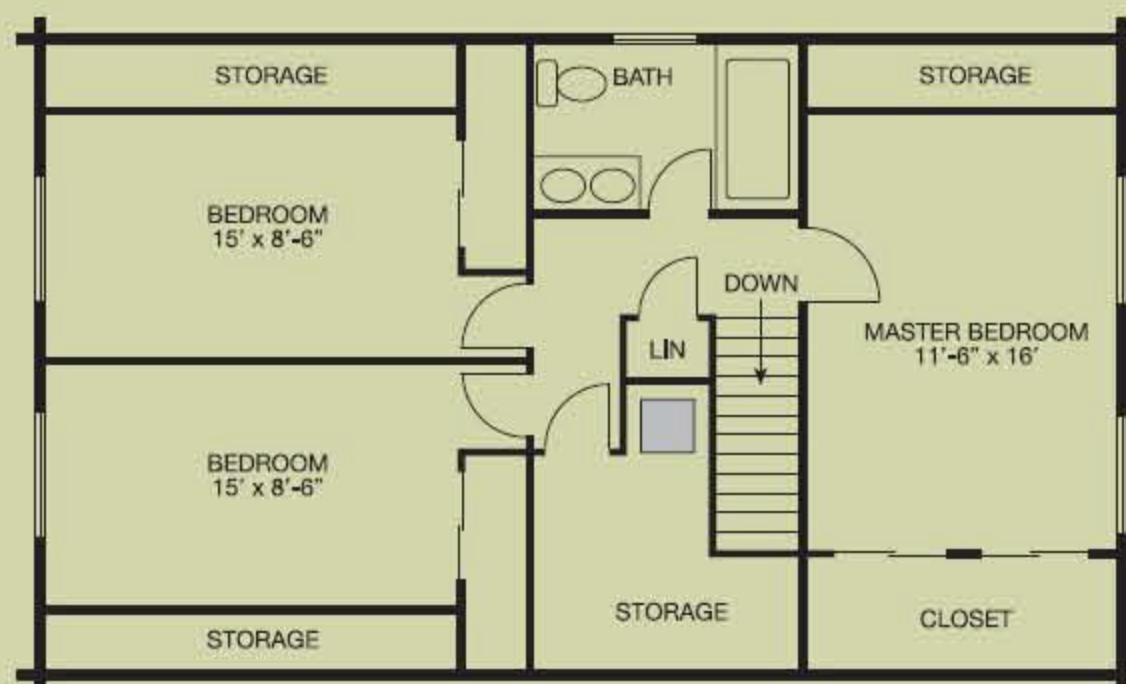

Rockwood

2,400 square feet, 36' x 40'

A great family home – no matter where you decide to build. A classic style and beautiful design, the Rockwood is chock full of storage and closet space. Three bedrooms are upstairs, including a nice-sized master bedroom. The large living room includes an alcove, and leads to the formal dining area and efficient kitchen. At 2,400 square feet, this home is a sure winner for your family.