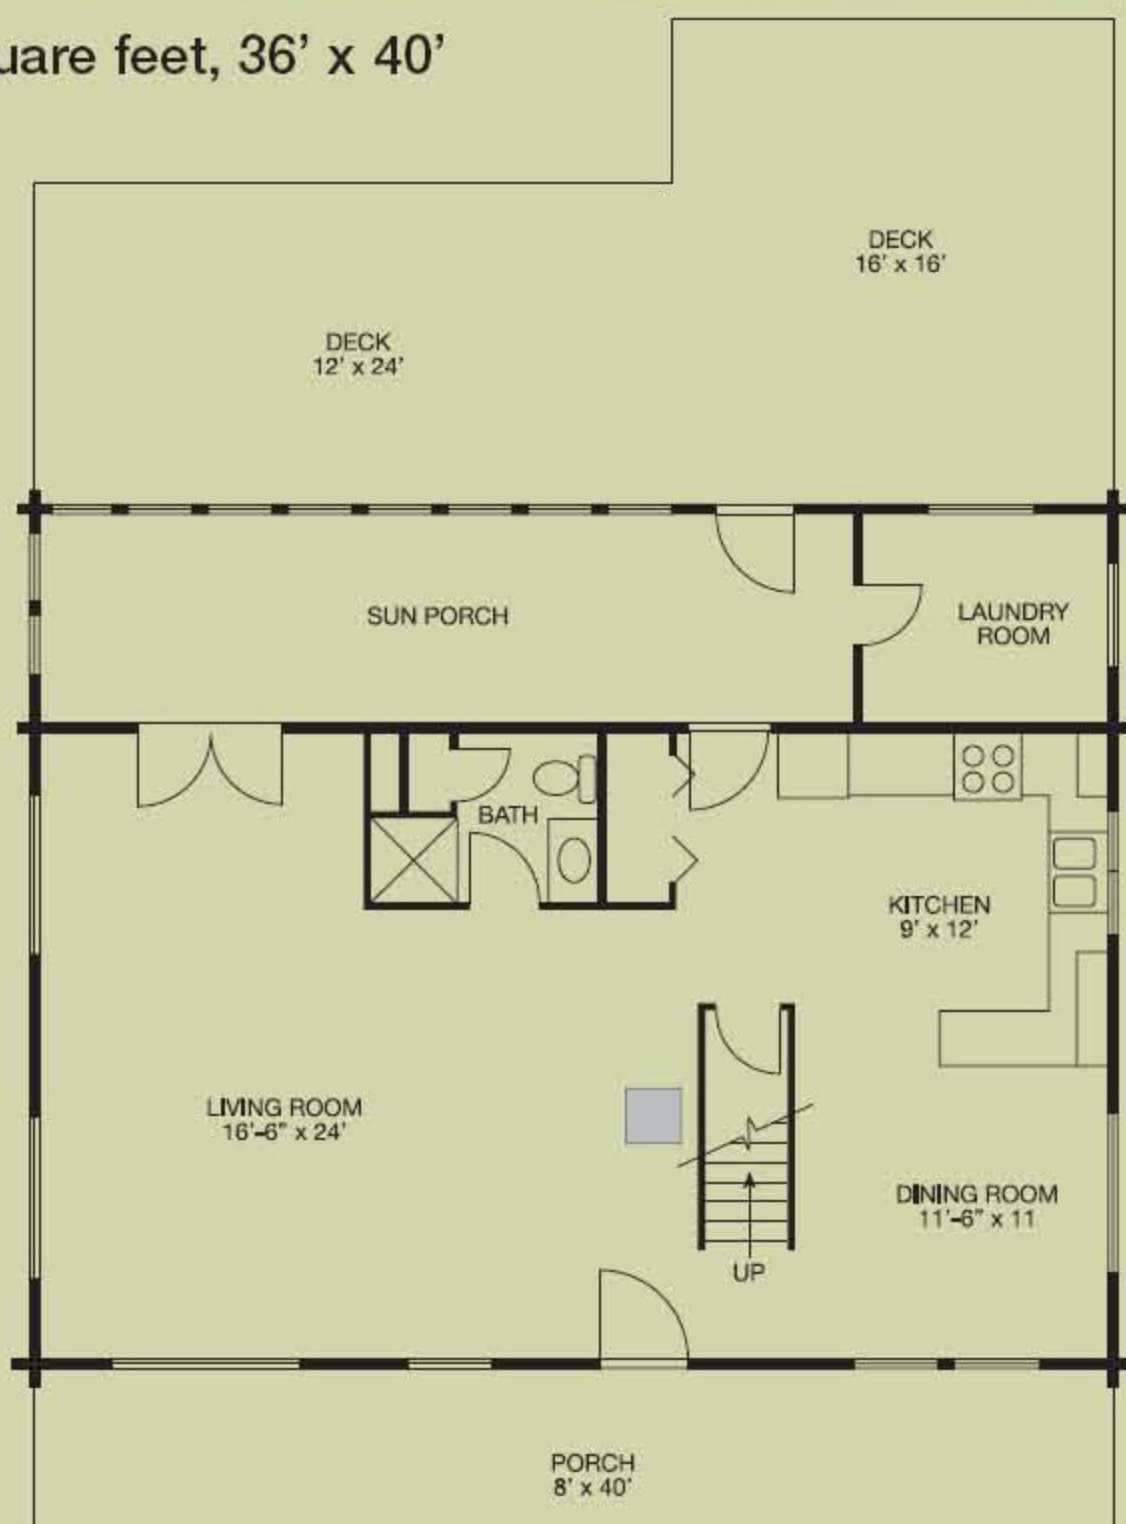

Rockwood

2,400 square feet, 36' x 40'

A great family home – no matter where you decide to build. A classic style and beautiful design, the Rockwood is chock full of storage and closet space. Three bedrooms are upstairs, including a nice-sized master bedroom. The large living room includes an alcove, and leads to the formal dining area and efficient kitchen. At 2,400 square feet, this home is a sure winner for your family.