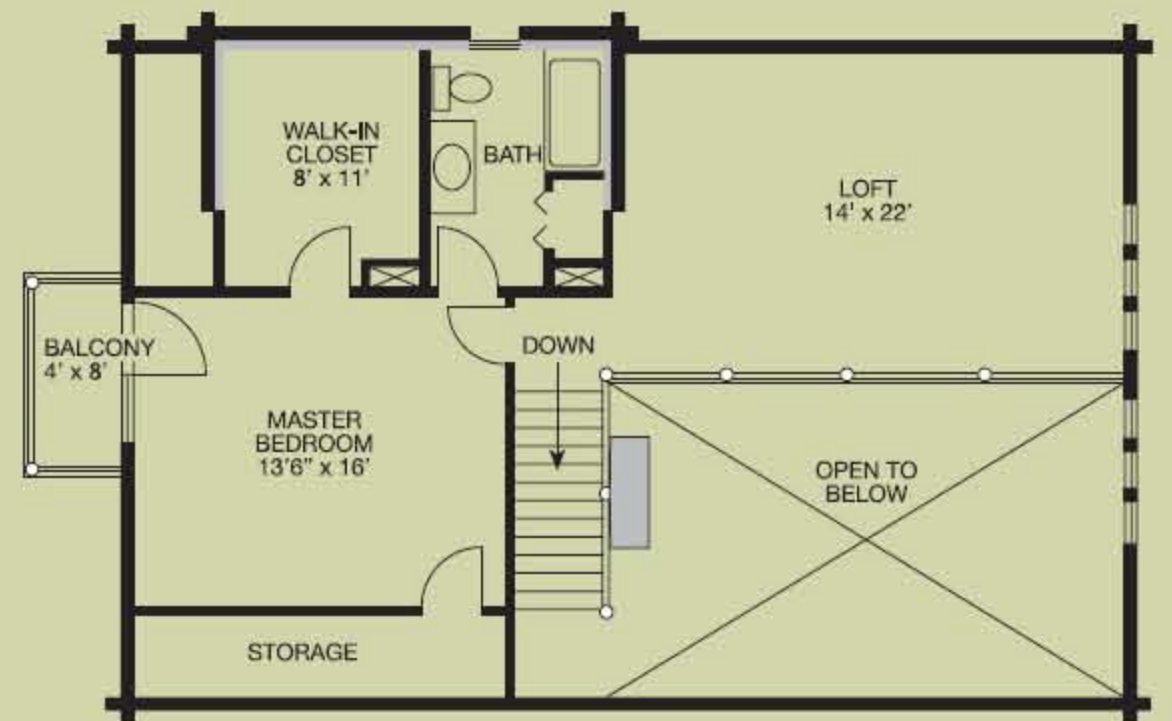

Rock Creek

2,028 square feet, 28' x 42'

Kicking back on the deck is easy when you call the Rock Creek “home.” With its spacious great room, this 2,028-square-foot home is quietly elegant, yet is suitable for the informal lifestyle. Featuring two bedrooms and two baths, plus a private second-floor master suite with balcony and loft area, it’s a solid family home.