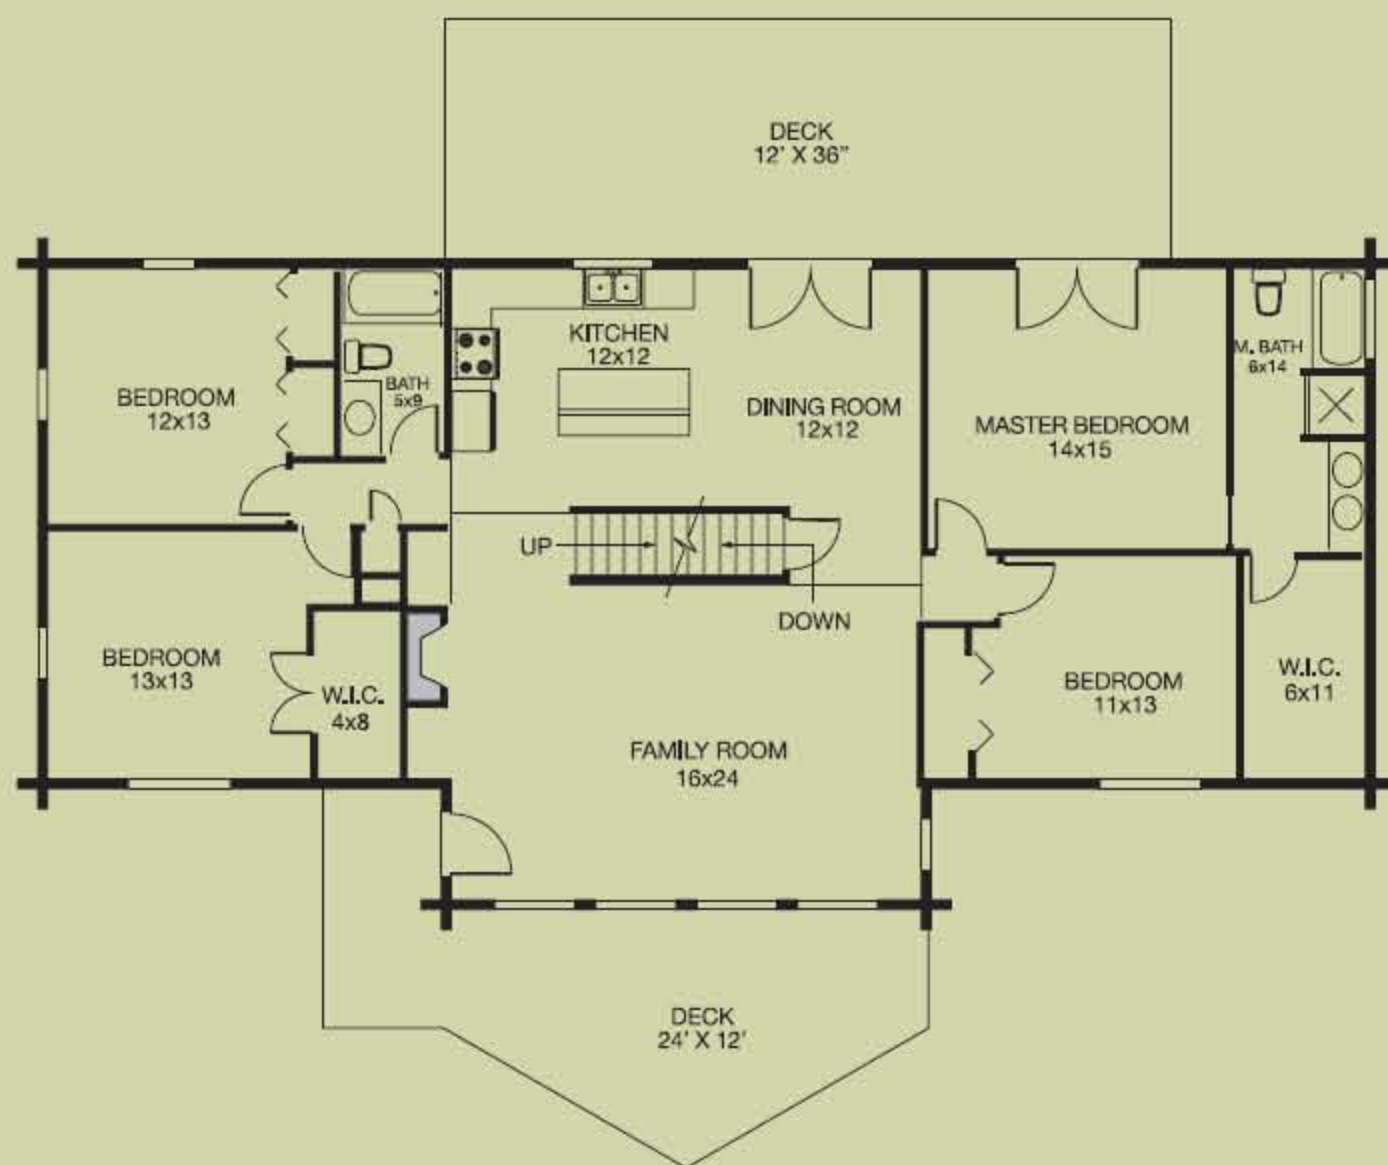

Riverside

2,194 square feet, 26' x 66' with 6' x 24' offset

Easy one-floor living is yours for the asking with the 2,194-square-foot Riverside design. With four bedrooms, there's room for a larger family. Plus, there is an extra 12' x 24' loft area upstairs overlooking the airy family room. Amble out to the back deck from either the dining room or master bedroom.