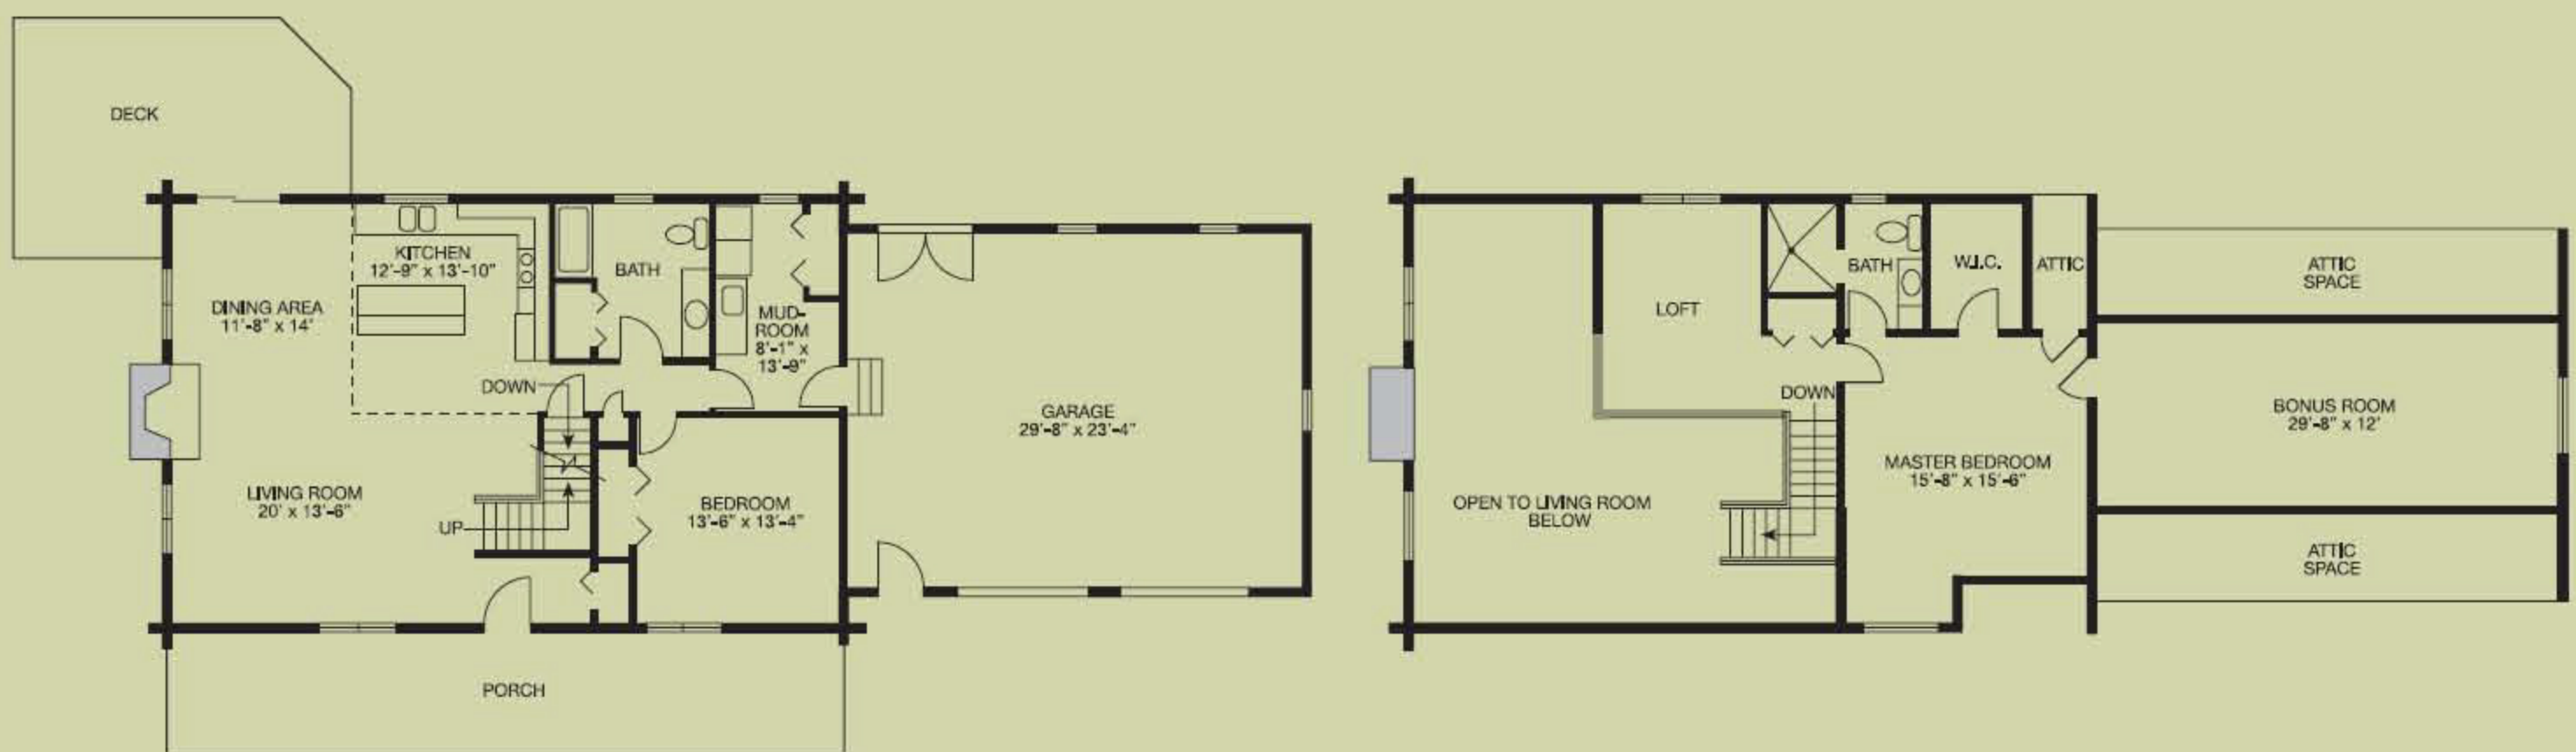

Ravenna

1,858 square feet, 28' x 44' with 24' x 30' garage

Perfect as a rustic log cabin getaway or family home – the 1,858-square-foot Ravenna is a charmer. The second floor is your private master suite, with loft, walk-in closet, and bath – plus a large “bonus room” for storage, reading, hobbies, or the computer – whatever suits you best. A fireplace warms the living and dining areas, and you can relax on the front porch or backyard deck.