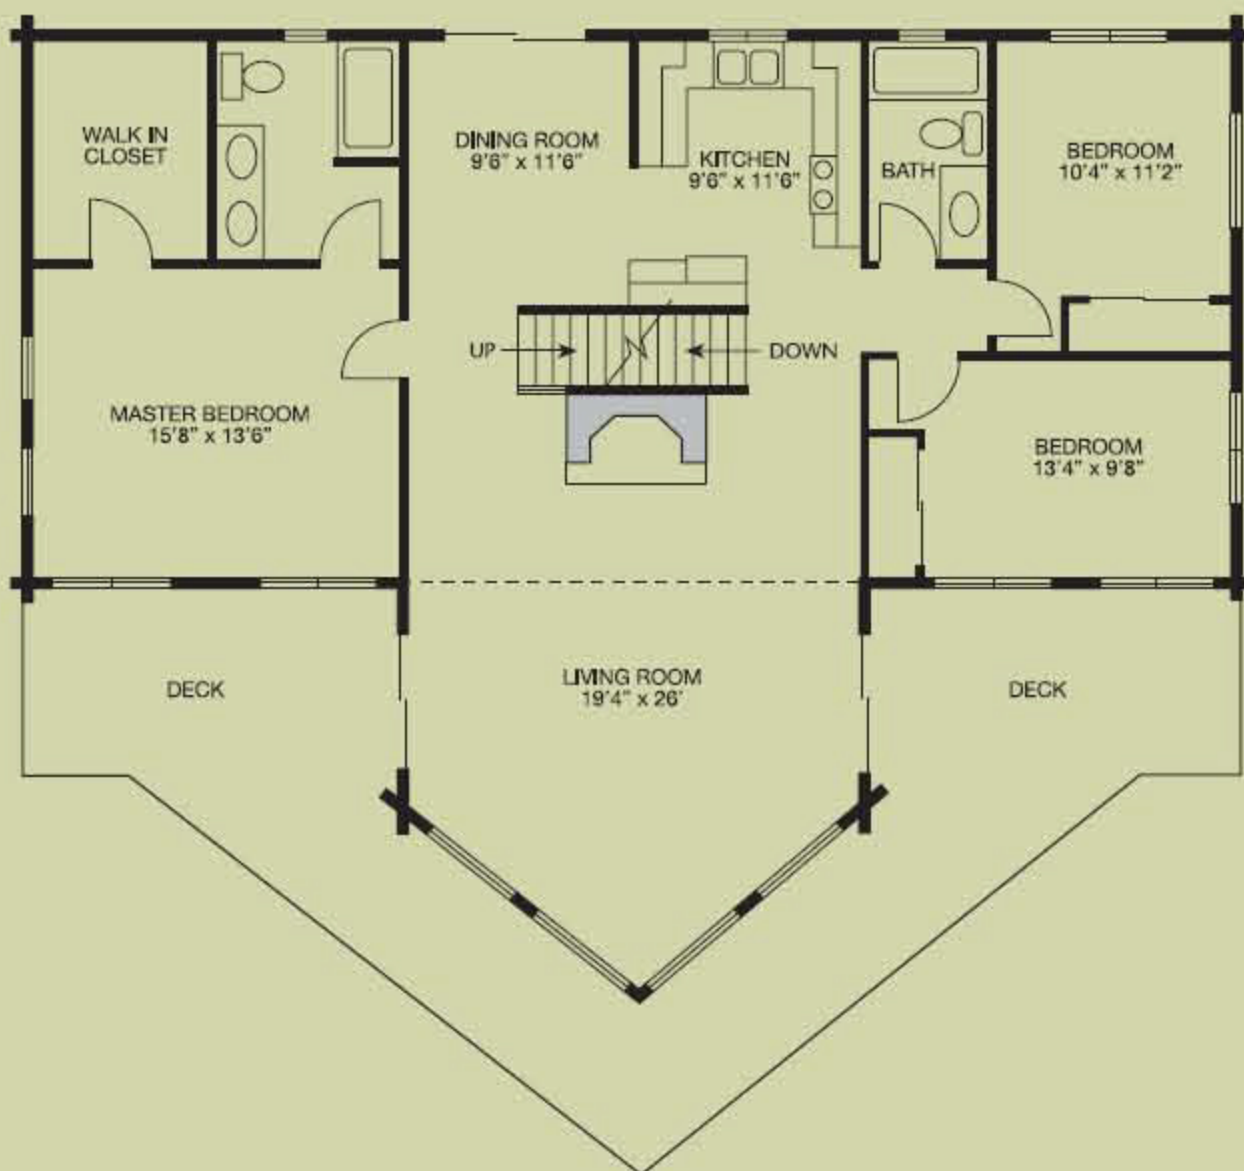

# North Bay

2,776 square feet, 24' x 52' and 10' x 20' with 8' prow

*Have a huge family? The North Bay offers five bedrooms and plenty of room for romping around in the spacious great room. This stunning contemporary-style log home is perfect for any location. And, it's a wonderful home for entertaining, with the magnificent deck a favorite gathering spot. This 2,776-square-foot home also features a skylight, walk-in closet, dormers, three baths, and a beautiful cathedral ceiling.*