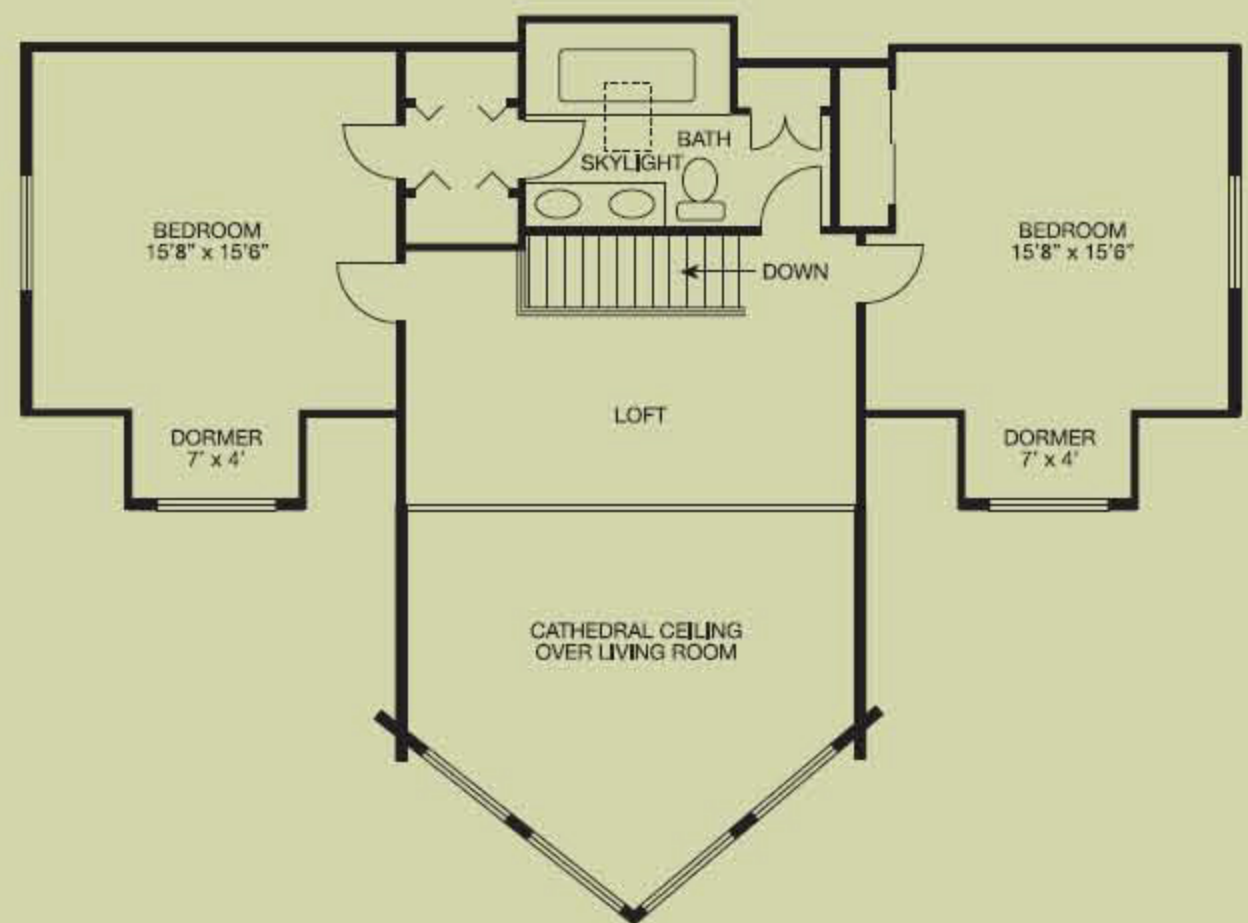

# North Bay

2,776 square feet, 24' x 52' and 10' x 20' with 8' prow

*Have a huge family? The North Bay offers five bedrooms and plenty of room for romping around in the spacious great room. This stunning contemporary-style log home is perfect for any location. And, it's a wonderful home for entertaining, with the magnificent deck a favorite gathering spot. This 2,776-square-foot home also features a skylight, walk-in closet, dormers, three baths, and a beautiful cathedral ceiling.*