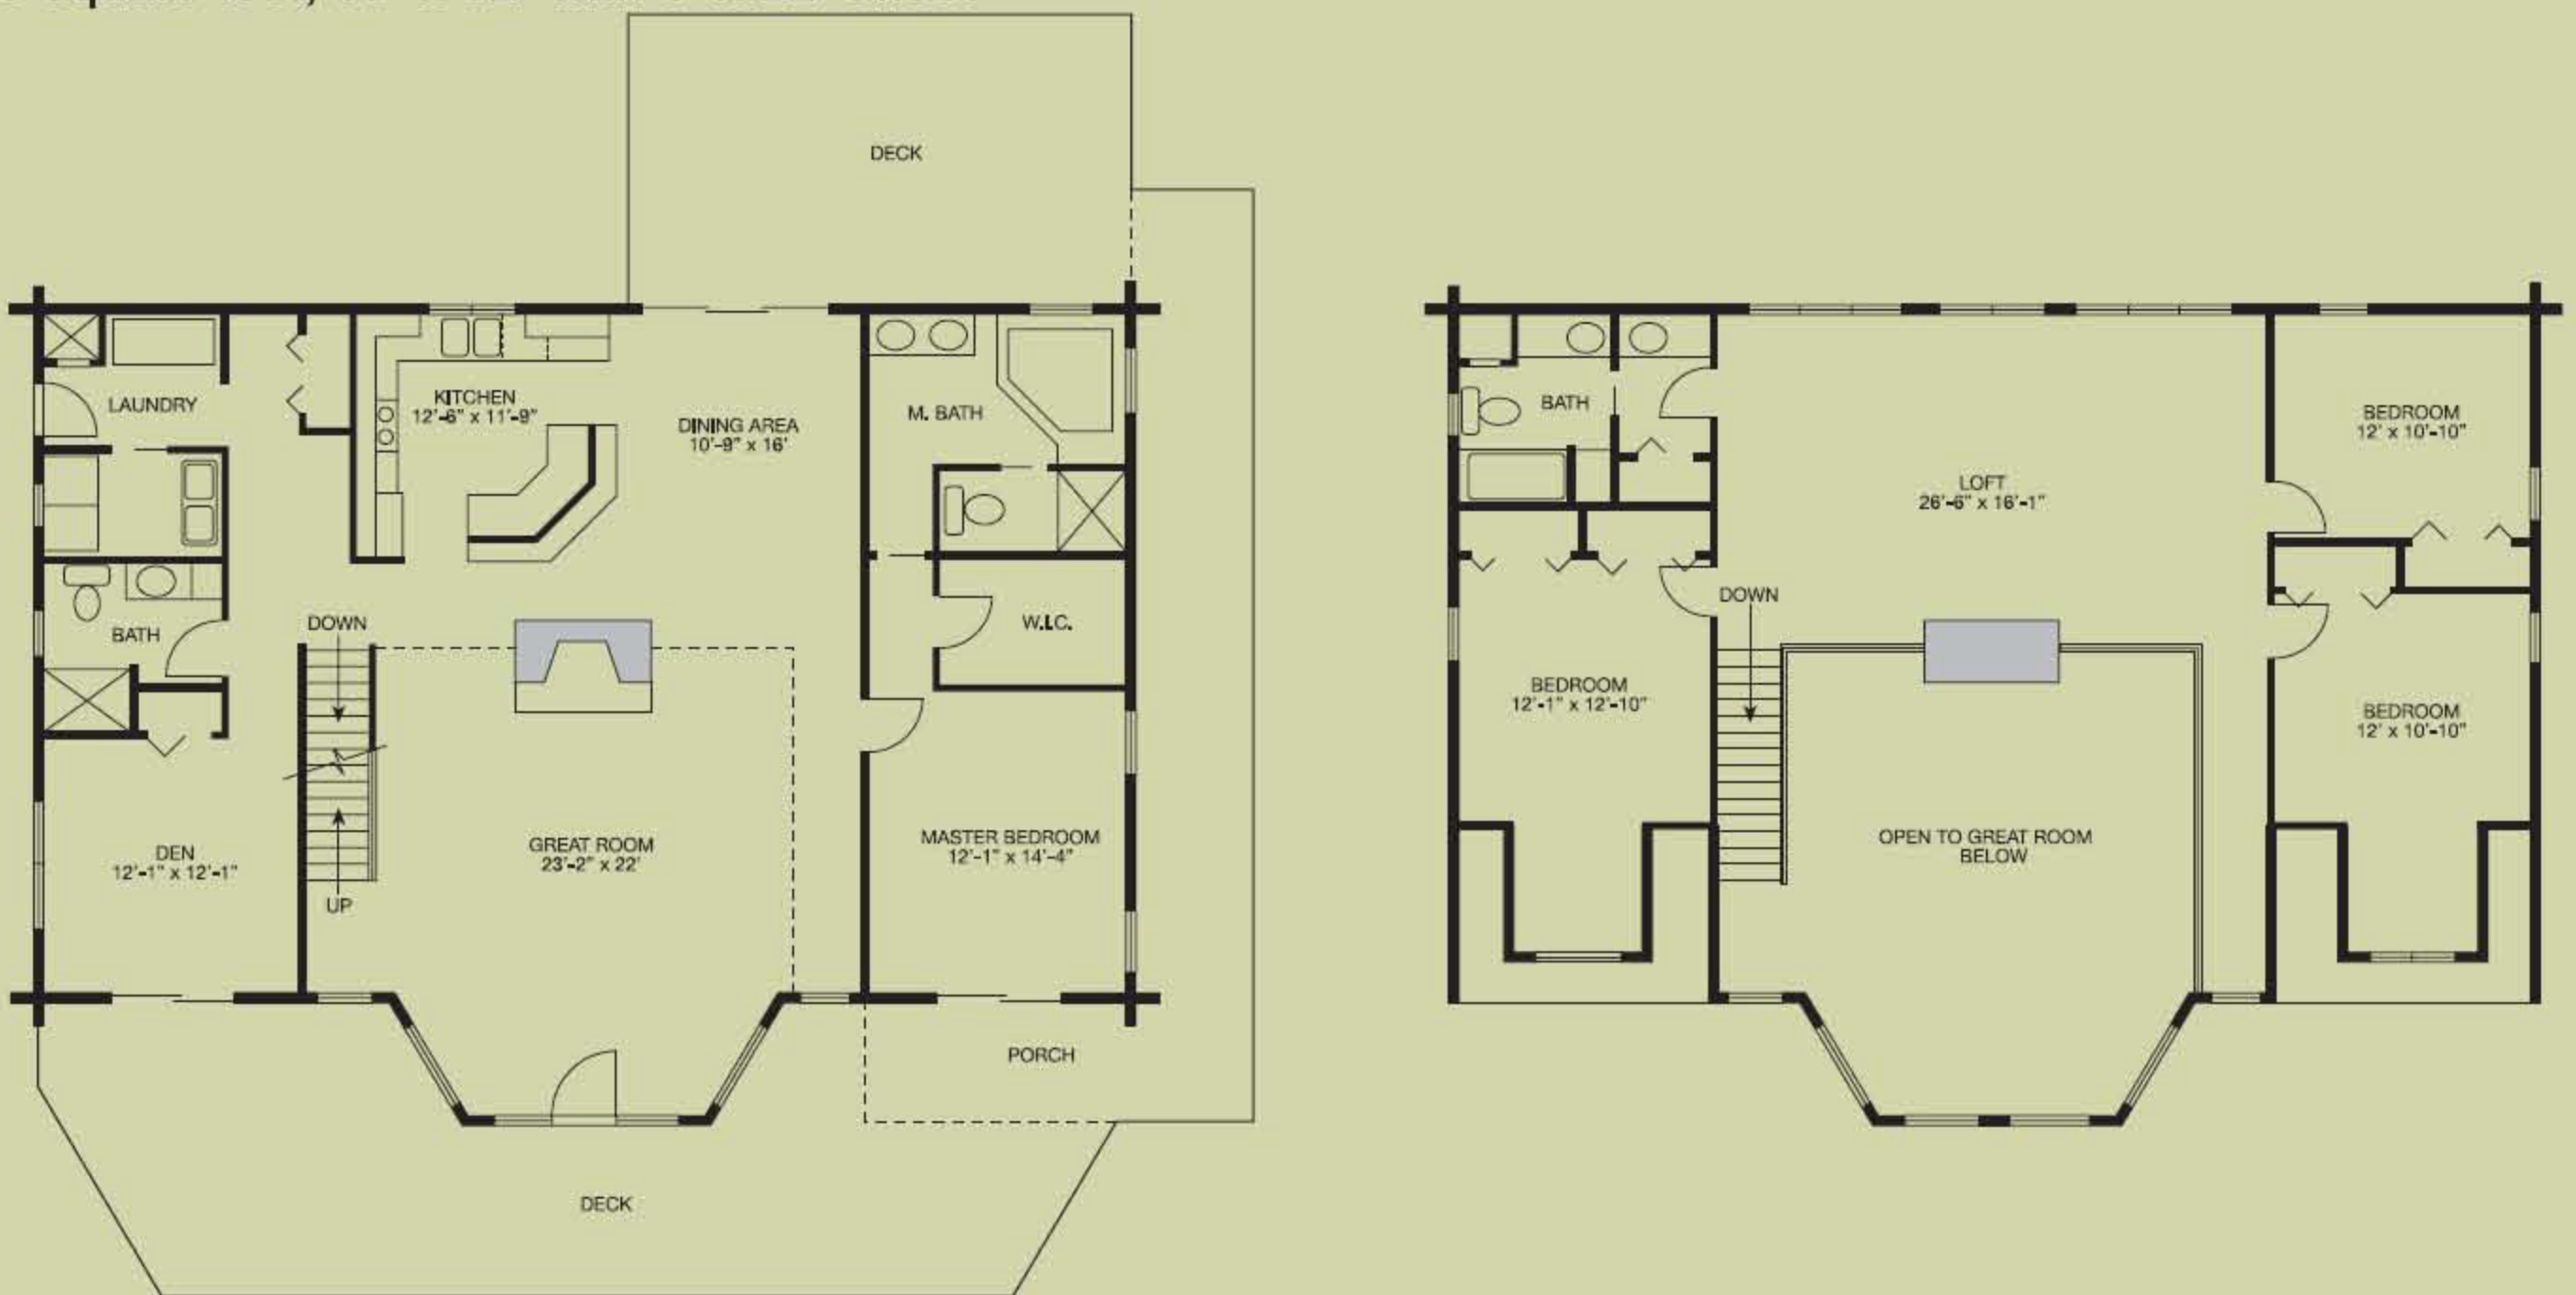

Madison

2,990 square feet, 33' x 52' with 6' x 22' offset

Why not choose a home design that takes full advantage of the view? Whether facing the lake, mountain, or vale – the front of this home has all the advantage. A large front deck that wraps around to the back is a spectacular addition. This 2,990-square-foot home offers a great room with soaring windows and a lovely fireplace, as well as a delightful master suite complete with a walk-in closet and bath. With three upstairs bedrooms, a den, and a loft, the Madison provides plenty of room to roam.