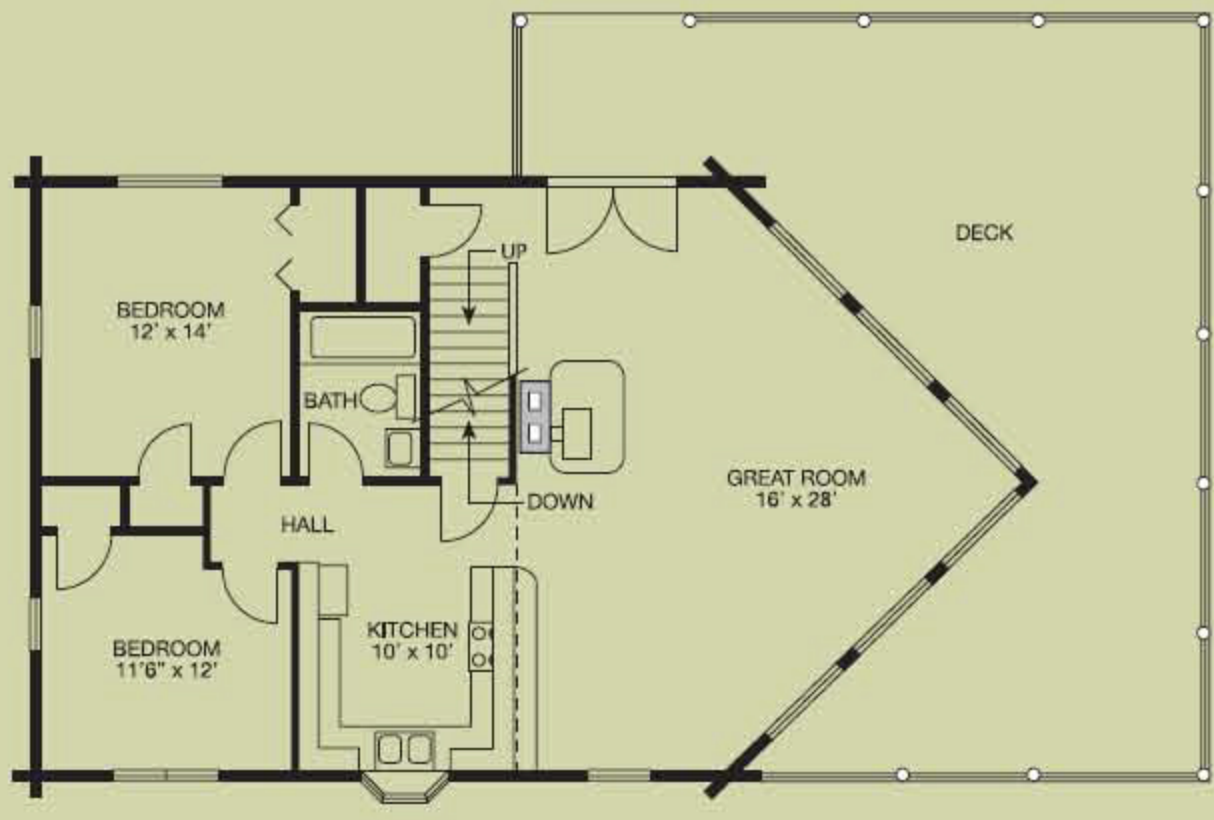

Little Mountain

1,728 square feet, 28' x 32' with 14' prow

When perfect views count, the Little Mountain delivers. A huge elevated cedar deck is the ideal outdoor “room” for star gazing, coffee drinking, or family fun. A large great room with soaring cathedral ceiling and plenty of windows bring the outdoors in. This 1,728-square-foot design includes a study, two baths, and three bedrooms.