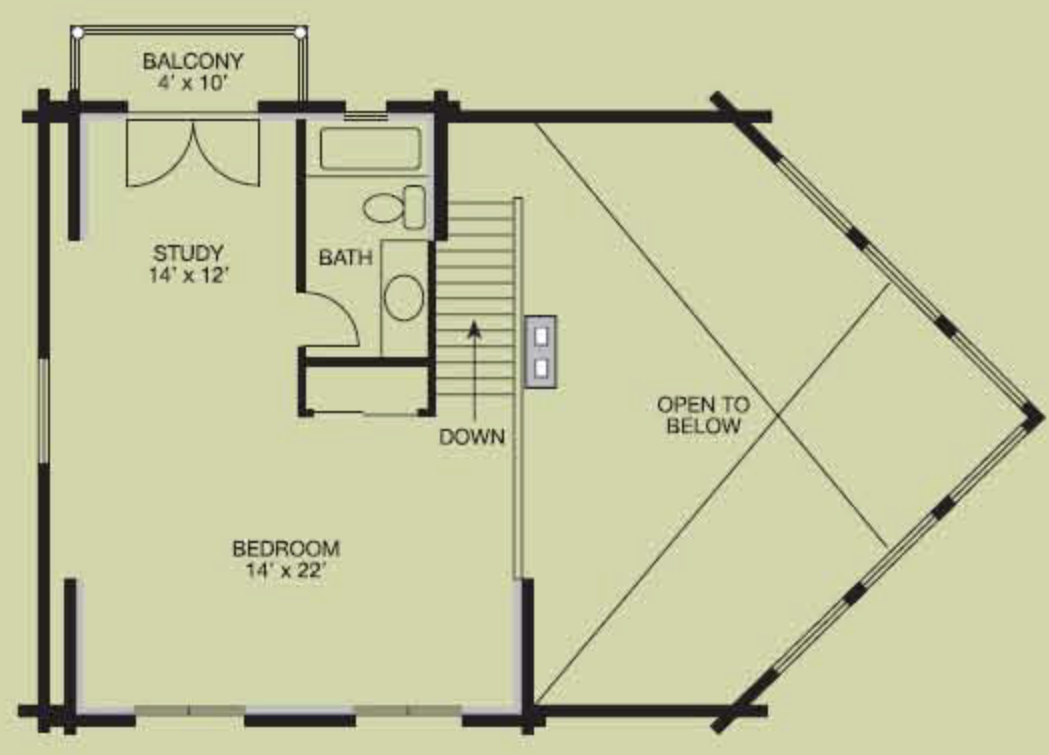

Little Mountain

1,728 square feet, 28' x 32' with 14' prow

When perfect views count, the Little Mountain delivers. A huge elevated cedar deck is the ideal outdoor “room” for star gazing, coffee drinking, or family fun. A large great room with soaring cathedral ceiling and plenty of windows bring the outdoors in. This 1,728-square-foot design includes a study, two baths, and three bedrooms.