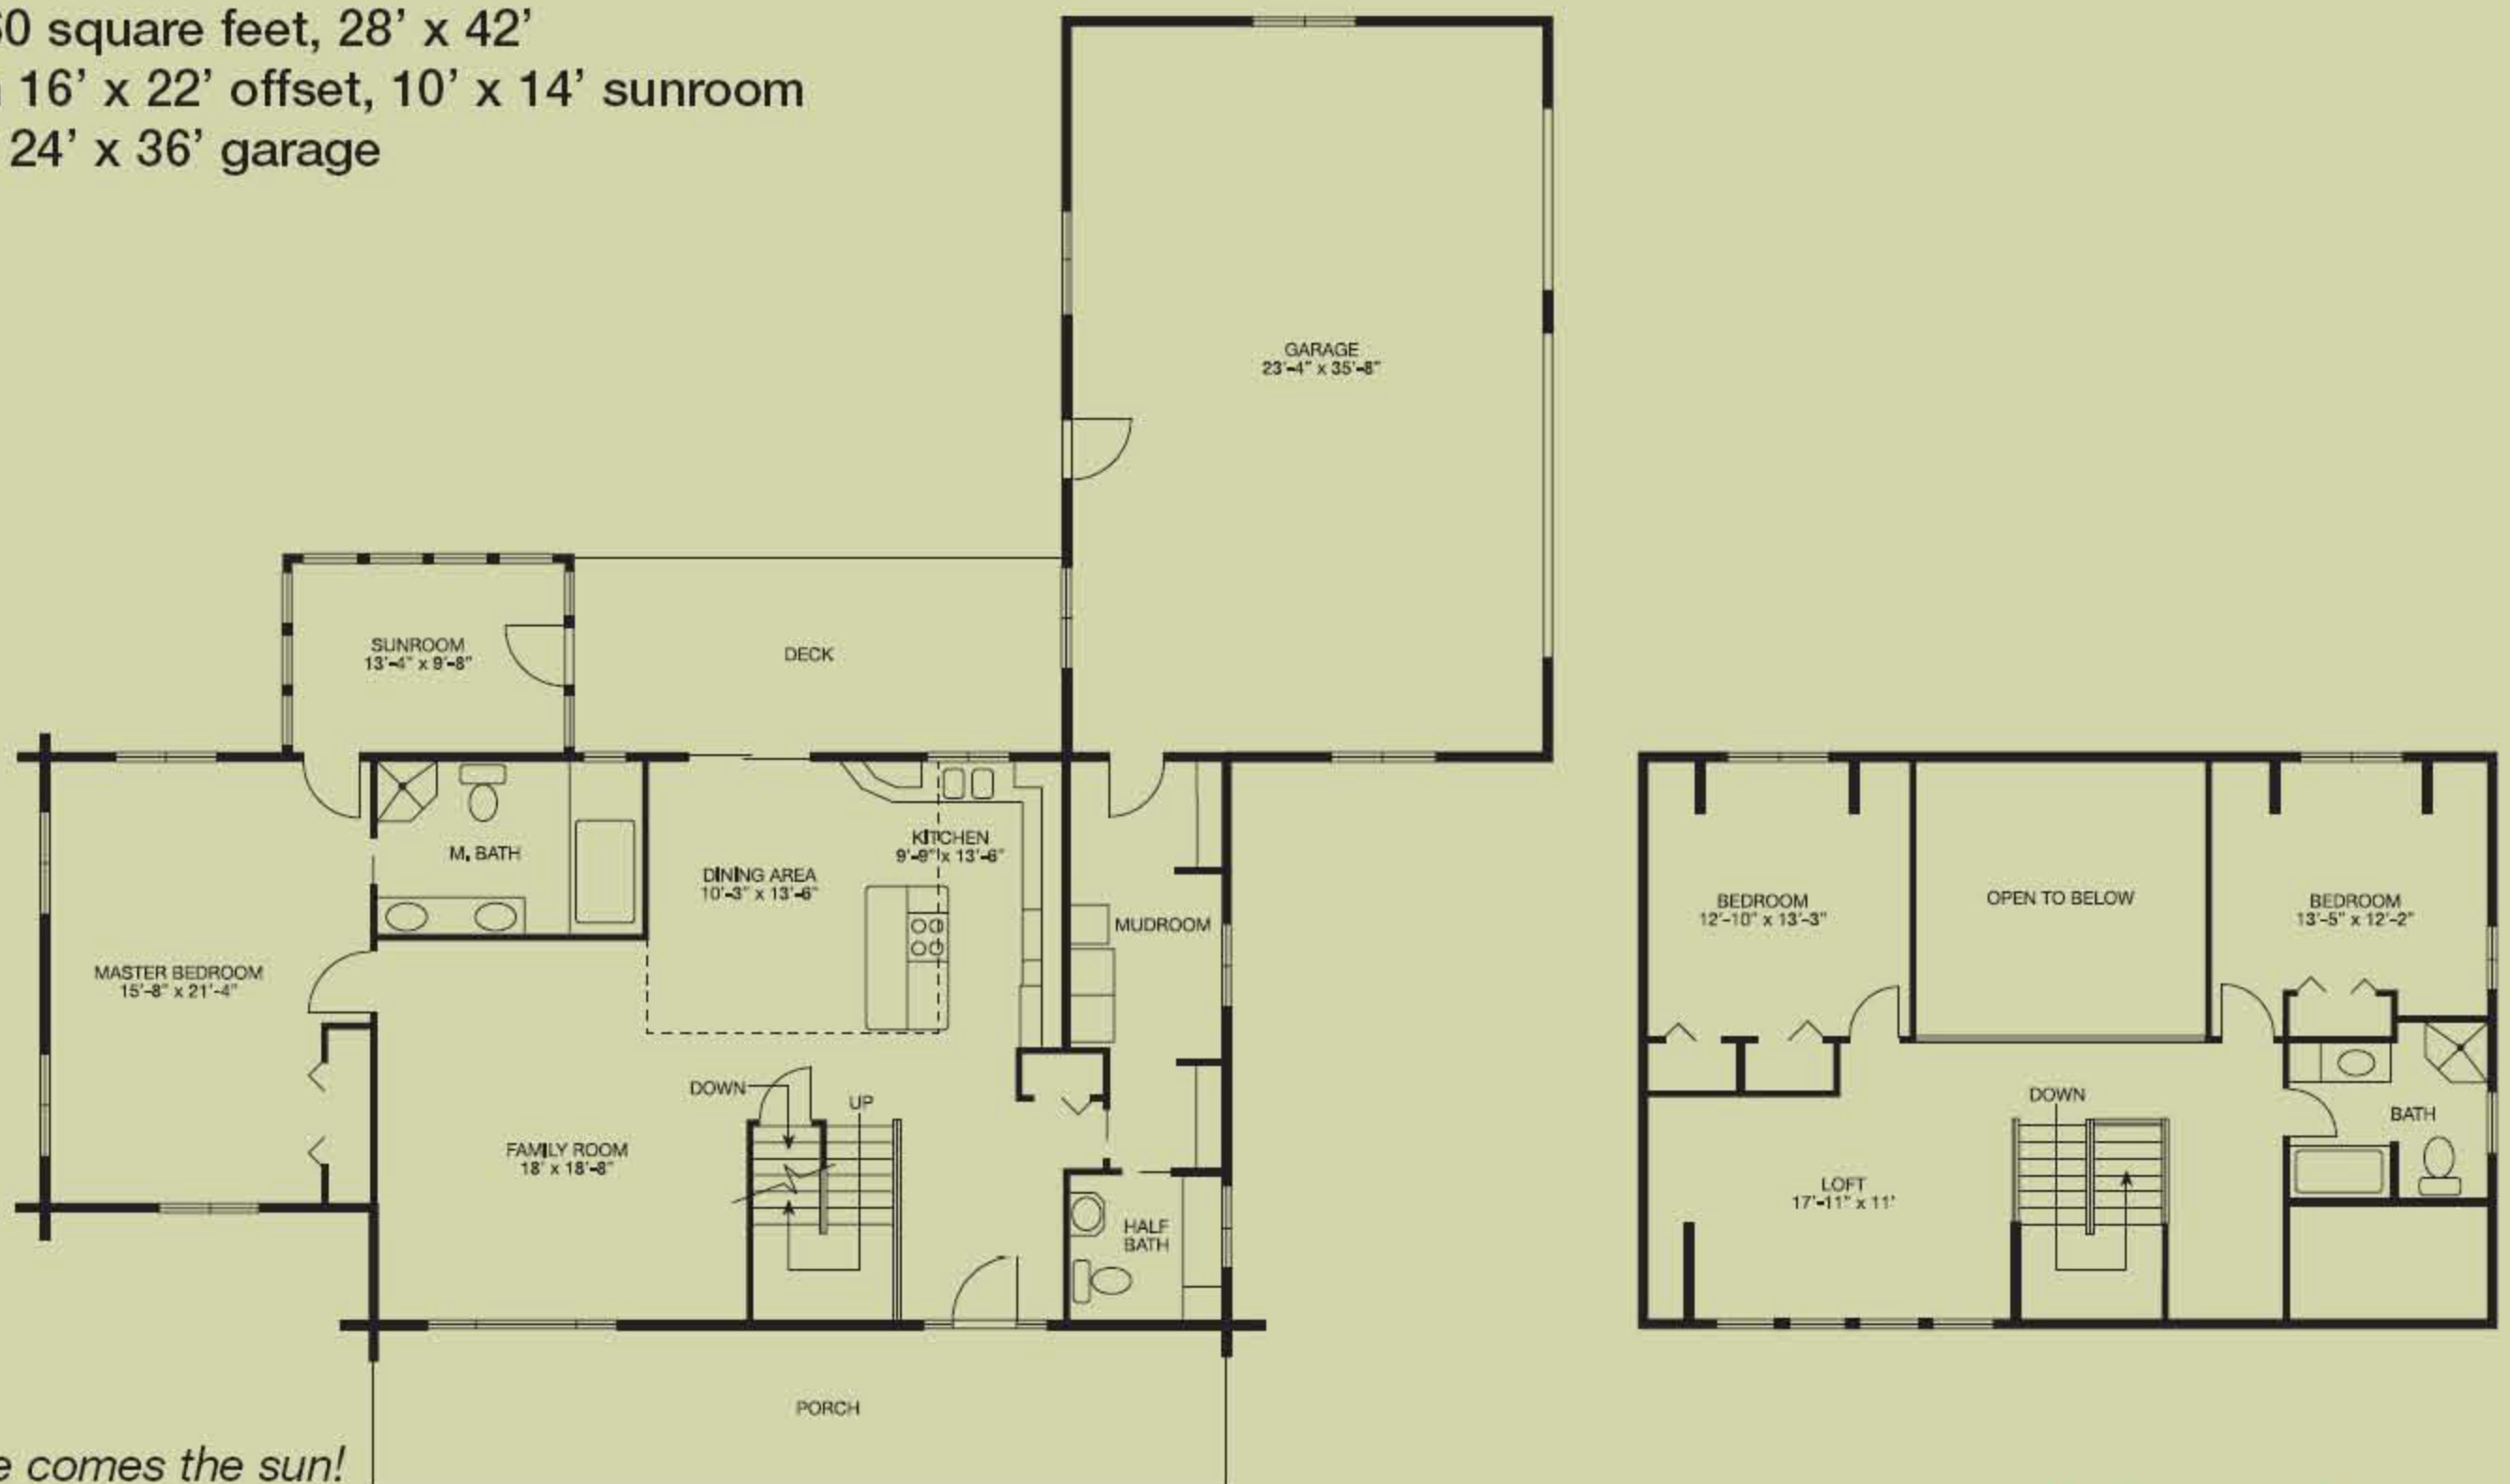

Lakewood

2,660 square feet, 28' x 42'
with 16' x 22' offset, 10' x 14' sunroom
and 24' x 36' garage

Here comes the sun!

Meander from your oversized master bedroom to the cozy sunroom for your morning cup of java! Two upstairs bedrooms, large loft, two-and-a-half baths, and a mudroom are ideal for the busy family. A welcoming front porch and large windows in the front family room complete the Lakewood experience. With 2,660 square feet of space, it's a perfect fit!