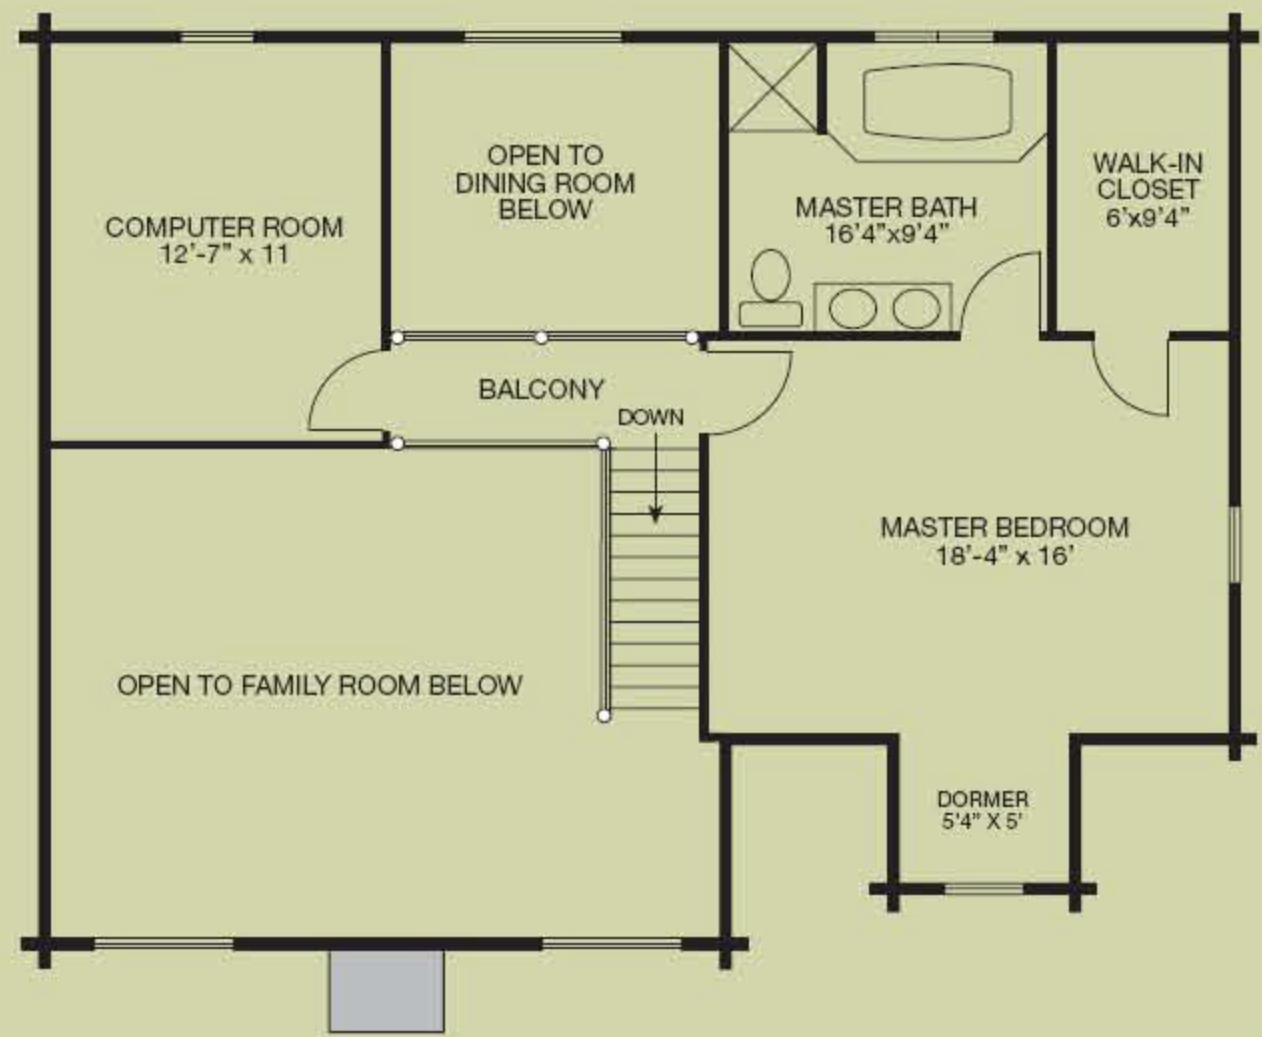

Huntsburg

2,130 square feet, 26' x 42' with 6' x 24 ell

This quaint design has charm and class. With 2,130 square feet of space, the Huntsburg is a great family home no matter where you decide to build. A large fireplace dominates the living room, which features a vaulted ceiling. Two bedrooms, a private master suite on the second floor, plus an ample-sized computer room give you all the space you'll need.