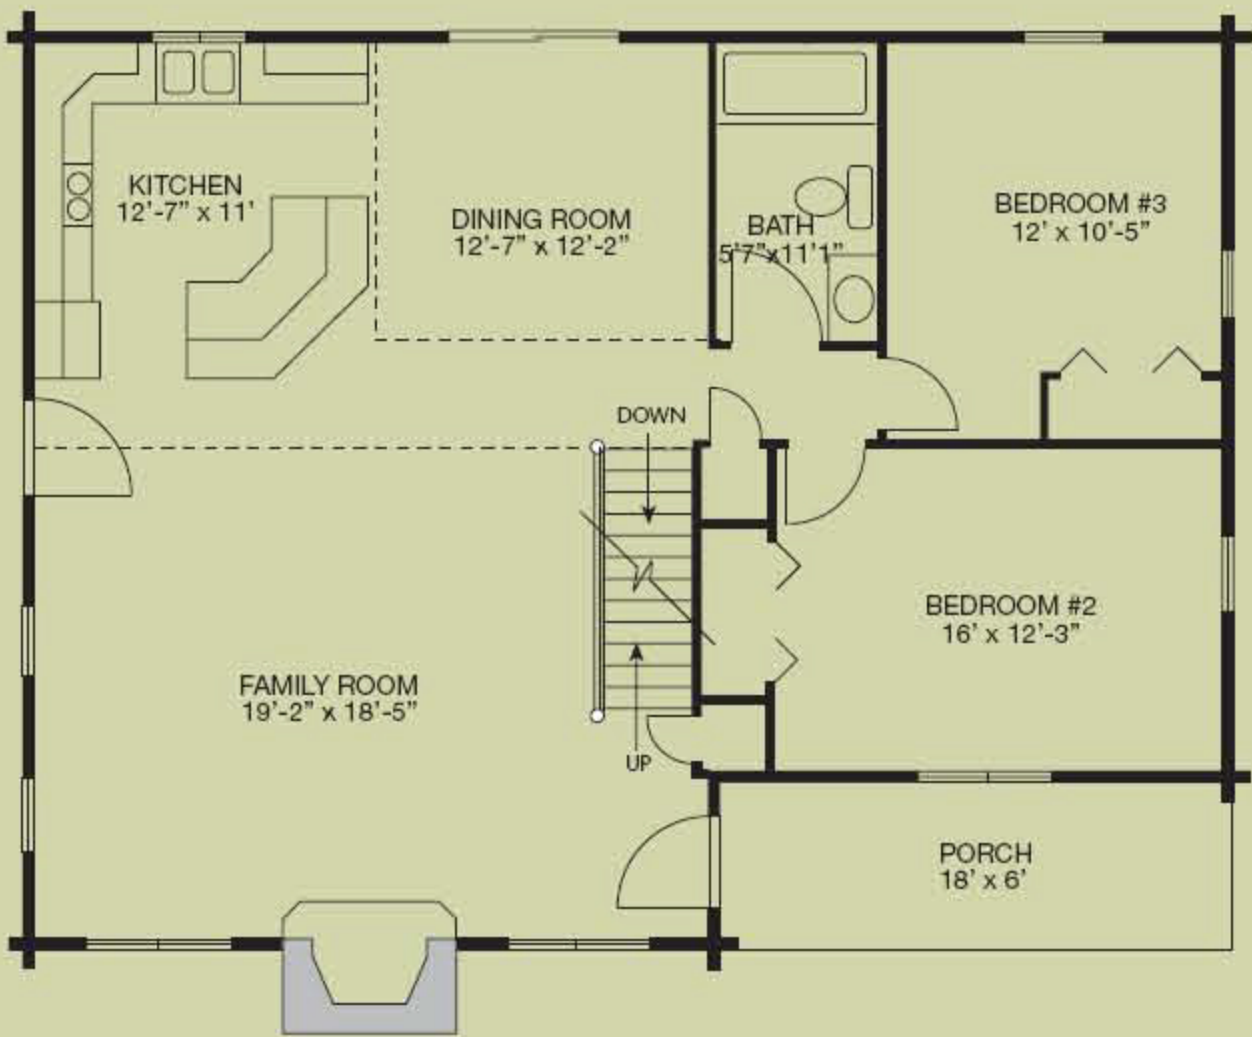

Huntsburg

2,130 square feet, 26' x 42' with 6' x 24 ell

This quaint design has charm and class. With 2,130 square feet of space, the Huntsburg is a great family home no matter where you decide to build. A large fireplace dominates the living room, which features a vaulted ceiling. Two bedrooms, a private master suite on the second floor, plus an ample-sized computer room give you all the space you'll need.