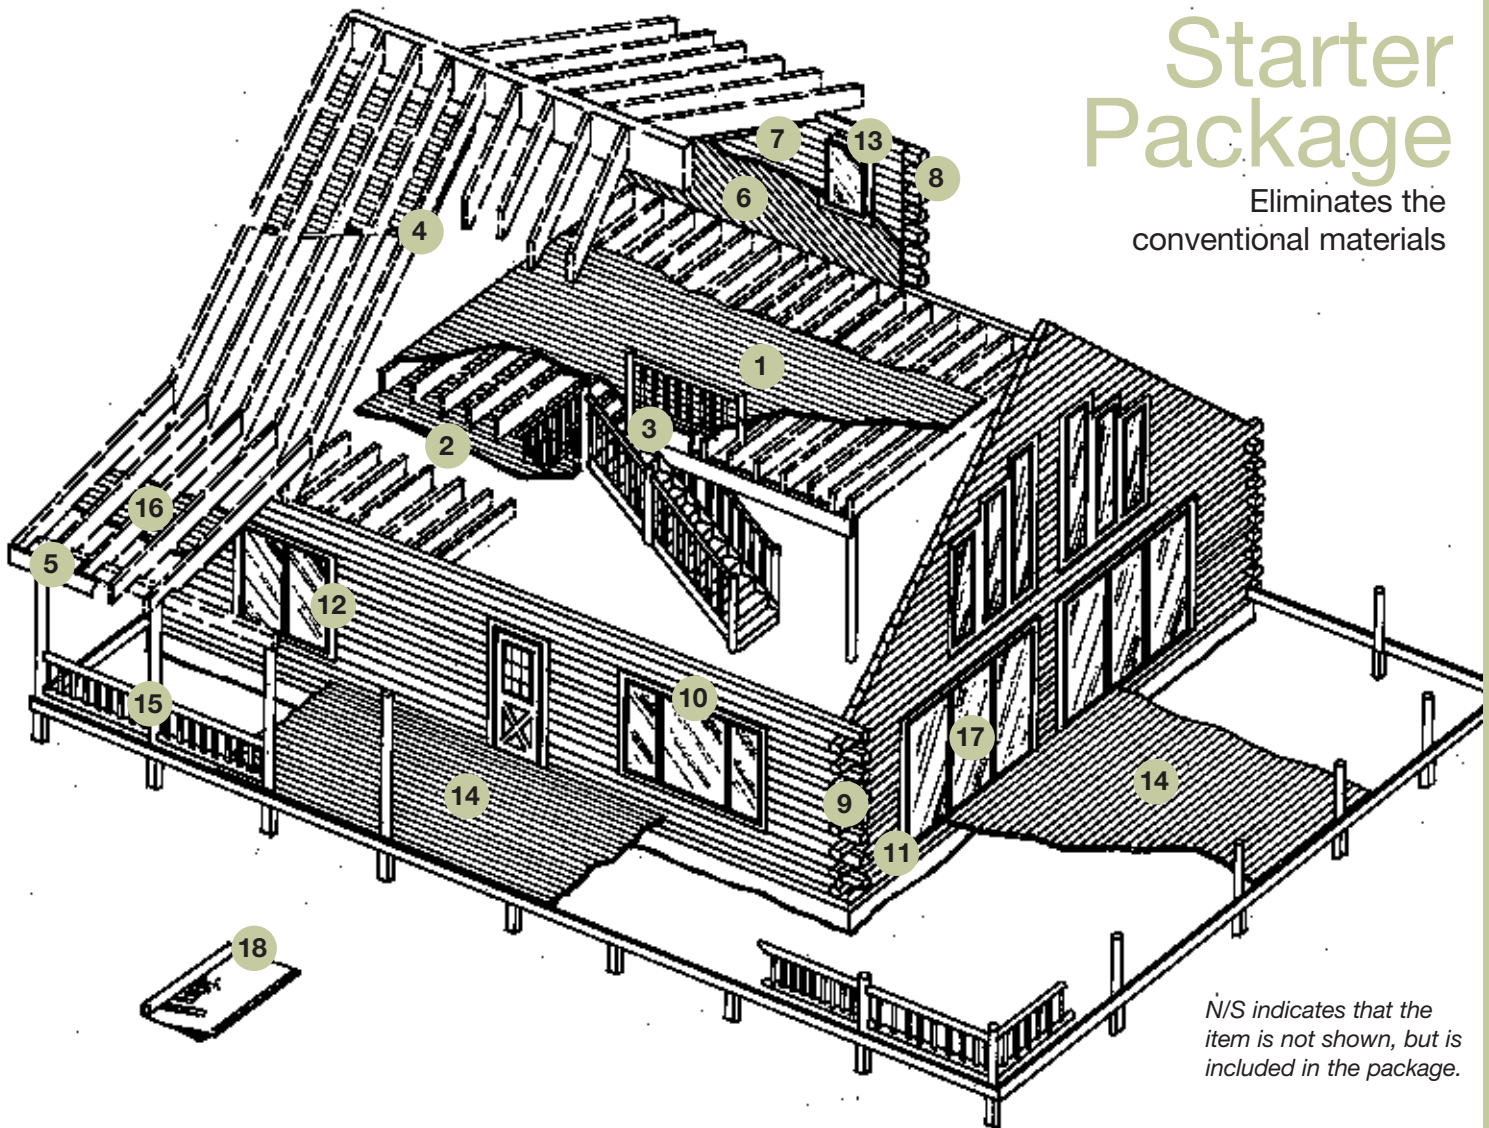

Conventional

Starter Package

Eliminates the conventional materials

N/S indicates that the item is not shown, but is included in the package.

SECOND FLOOR SYSTEM

1. 1" T & G White Pine Flooring
2. 1" T & G White Pine 1st Floor Ceiling
3. Handcrafted White Cedar Posts, Railings & Spindles for Stairs & Loft Included

ROOF SYSTEM

4. 1" T & G White Pine Ceilings & Soffit
5. Cedar Facia Board

DORMERS

6. 1" T & G White Pine Paneling
7. 1" T & G White Pine Ceiling
8. Cedar Log Siding (Full Corners Optional)

EXTERIOR WALLS

9. Solid Cedar T & G Logs
 10. Header Logs for Over Windows & Doors
 11. Cedar Trim Logs
 12. 2x6 Cedar Exterior Window Trim
 13. 1x4 White Pine Interior Window Trim
- Log Gasket Included N/S
 - Joint Gasket Included N/S
 - Oly-Log Screws Included N/S
 - Exterior Log Walls Protective Stain Included N/S

PORCHES & DECKS

14. 2x6 White Cedar Decking
15. Handcrafted White Cedar Posts, Railings & Spindles
16. 1" T & G White Pine Ceiling

WINDOWS & DOORS (Optional)

17. High Performance "SMART - R" / Exterior Clad / Low E Glass w/ Full Screens