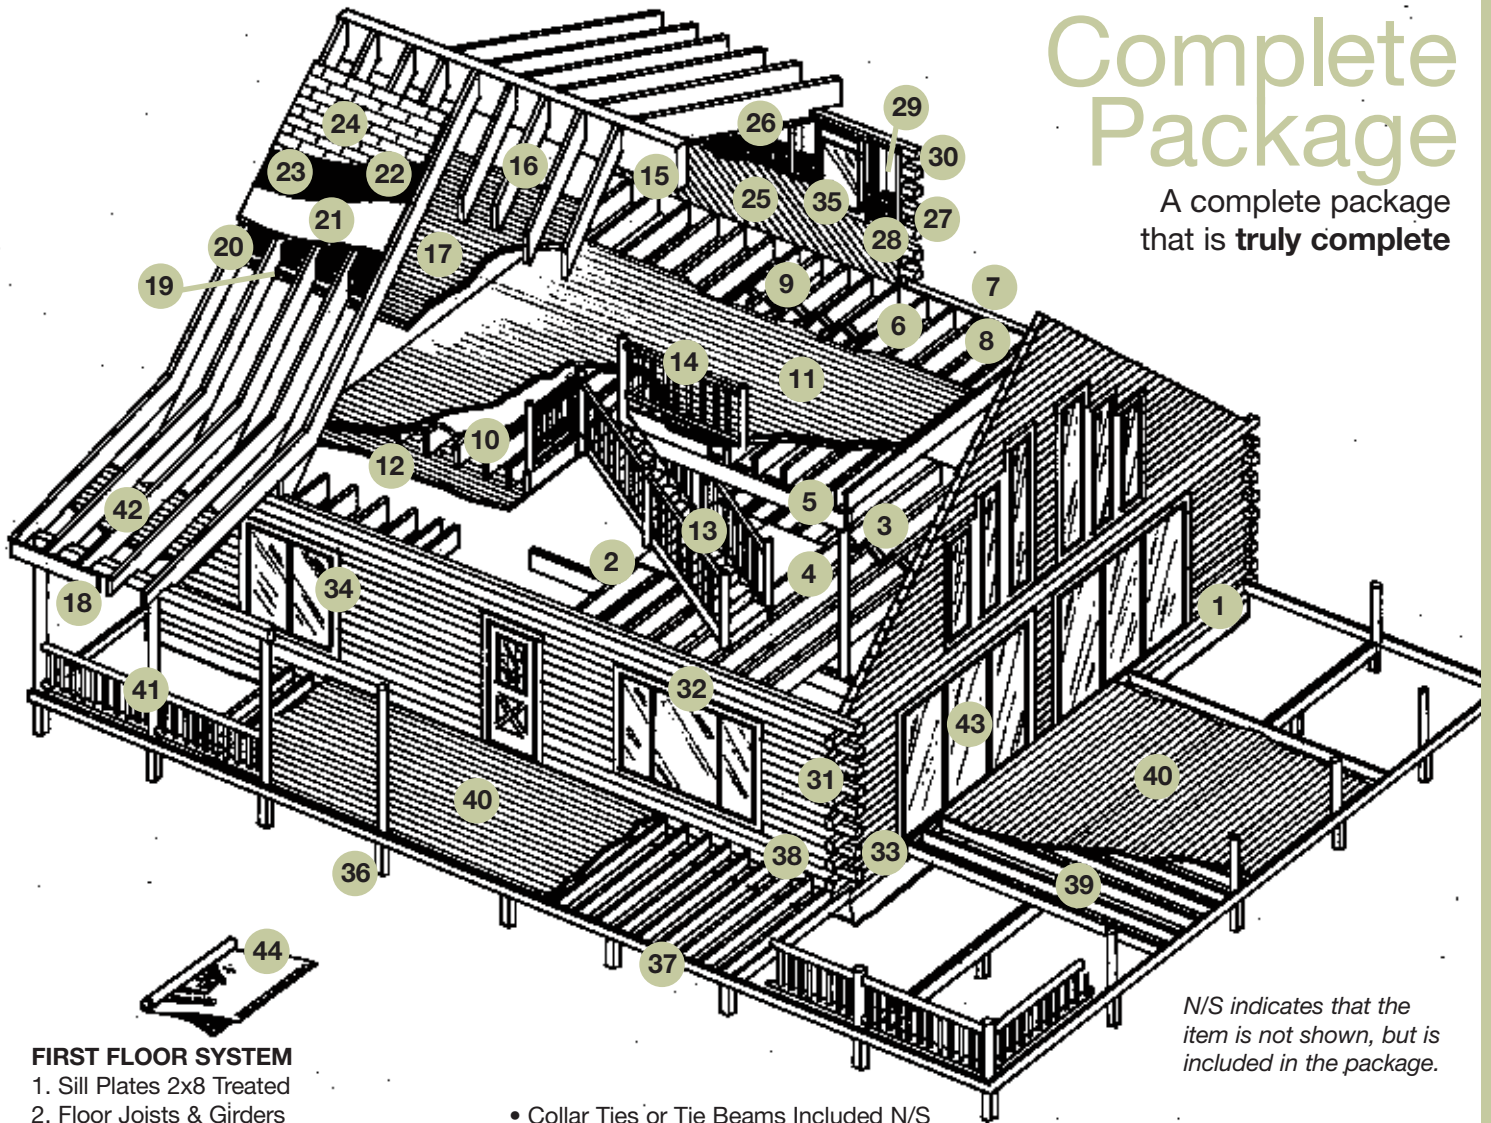

Conventional

Complete Package

A complete package that is truly complete

N/S indicates that the item is not shown, but is included in the package.

FIRST FLOOR SYSTEM

1. Sill Plates 2x8 Treated
2. Floor Joists & Girders
3. Bridging
4. Sub Floor 3/4" T & G Sheathing
 - Sill Seal Included N/S
 - Flashing Included N/S
 - Basement Stairs Included N/S
 - Jack Posts Included N/S

SECOND FLOOR SYSTEM

5. Built Up Columns & Girders
6. 2" Nominal Floor Joists
7. Rim Joists
8. Joist Hangers
9. Bridging
10. 3/4" T & G Sheathing
11. 1" T & G White Pine Flooring
12. 1" T & G White Pine 1st Floor Ceiling
13. Knotty Pine Stairs Included
14. Handcrafted White Cedar Posts, Railings & Spindles for Stairs & Loft Included

ROOF SYSTEM

15. Architectural Glu Lam Ridge Beam
16. 2" Nominal Rafters
17. 1" T & G White Pine Ceilings & Soffit
18. Cedar Fascia Board
19. Insulated Air Barrier
20. R-30 Fiberglass Insulation
21. 1/2" Roof Sheathing w/ Clips
22. Ice & Water Shield
23. 30 lb. Felt Paper
24. 30-Year Dimensional Shingles