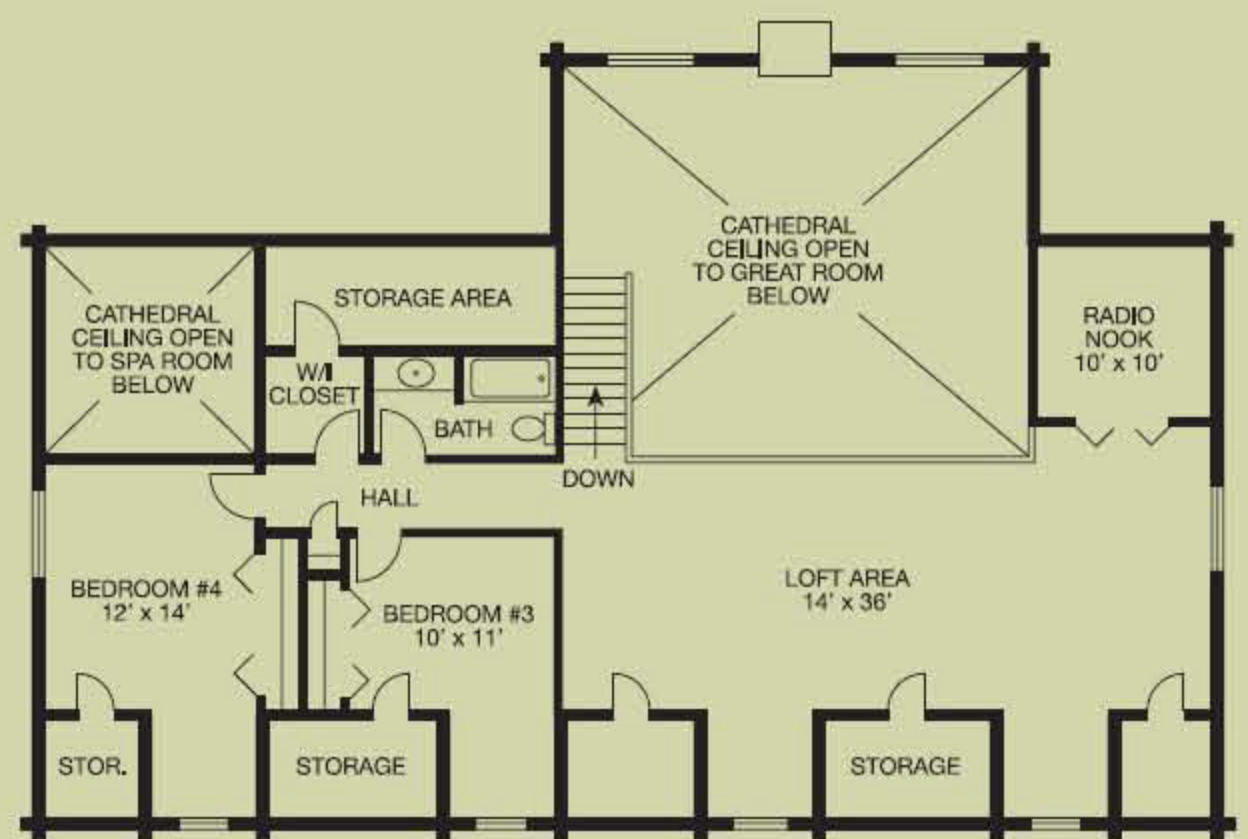

# Chesterland

4,104 square feet, 32' x 64' with 10' x 26' and 8' x 10' offsets

*One look at the large wrap-around deck and you'll fall in love with the Chesterland. With a great room and ample dining area, kitchen, and master suite, you'll enjoy the spaciousness this home offers. Yet, you'll find cozy, private areas tucked into the house, such as a bright and cheery morning room, a cozy study, spa room, and radio nook. The Chesterland offers you 4,104 square feet of gorgeous living, with three baths, and three bedrooms in addition to the master suite.*