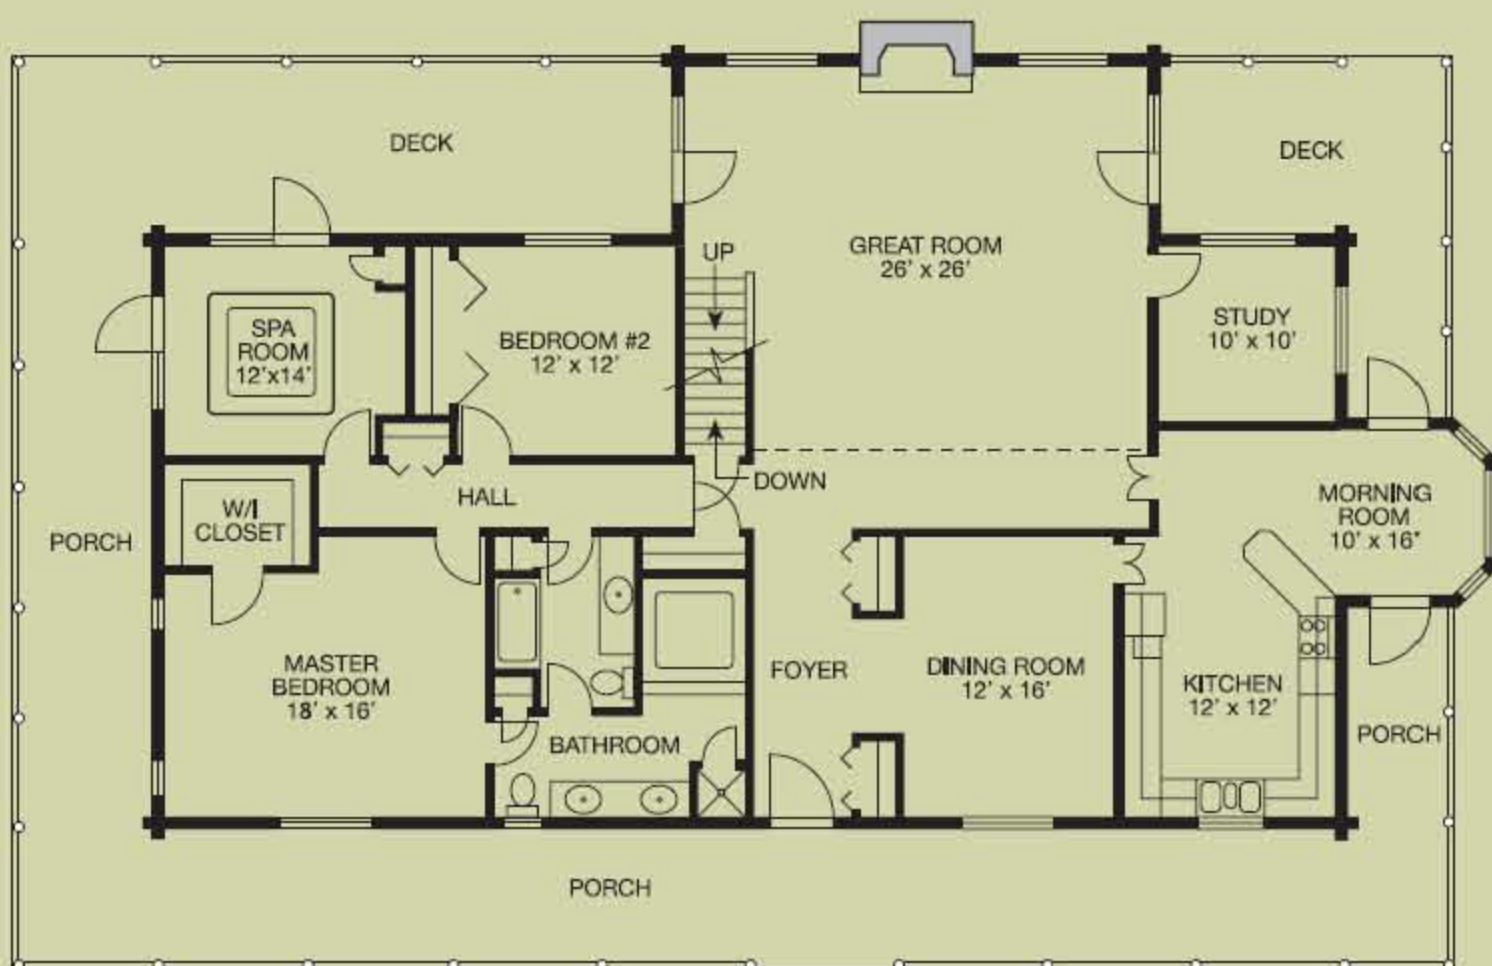

# Chesterland

4,104 square feet, 32' x 64' with 10' x 26' and 8' x 10' offsets

*One look at the large wrap-around deck and you'll fall in love with the Chesterland. With a great room and ample dining area, kitchen, and master suite, you'll enjoy the spaciousness this home offers. Yet, you'll find cozy, private areas tucked into the house, such as a bright and cheery morning room, a cozy study, spa room, and radio nook. The Chesterland offers you 4,104 square feet of gorgeous living, with three baths, and three bedrooms in addition to the master suite.*