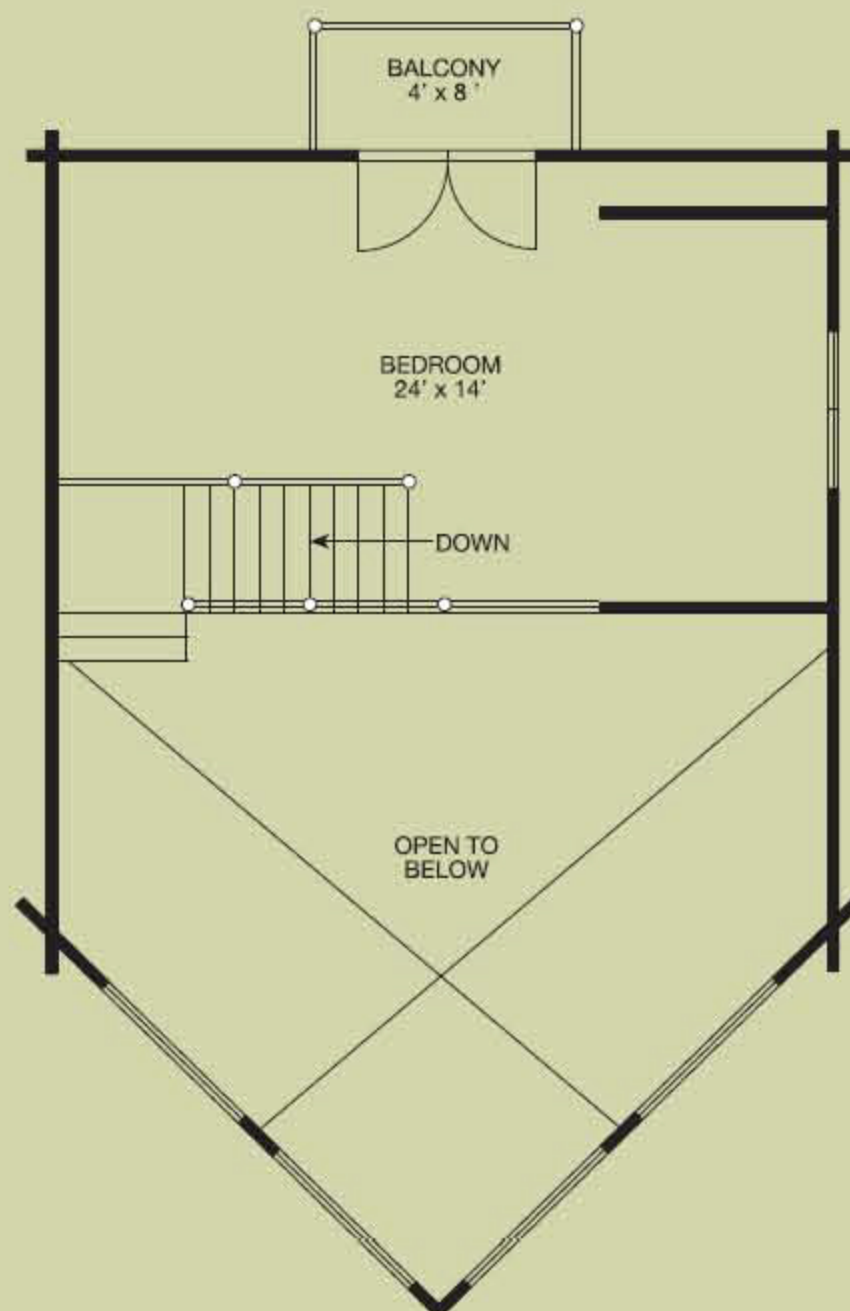

# Chardon

1,056 square feet, 24' x 24' with 12' prow

*If you love the sun – then consider this unique home design. The open great room with a stunning prow is the shining centerpiece of the Chardon. This 1,056-square-foot two-story home has two bedrooms, upstairs balcony, a wonderful covered porch, and a spacious deck.*