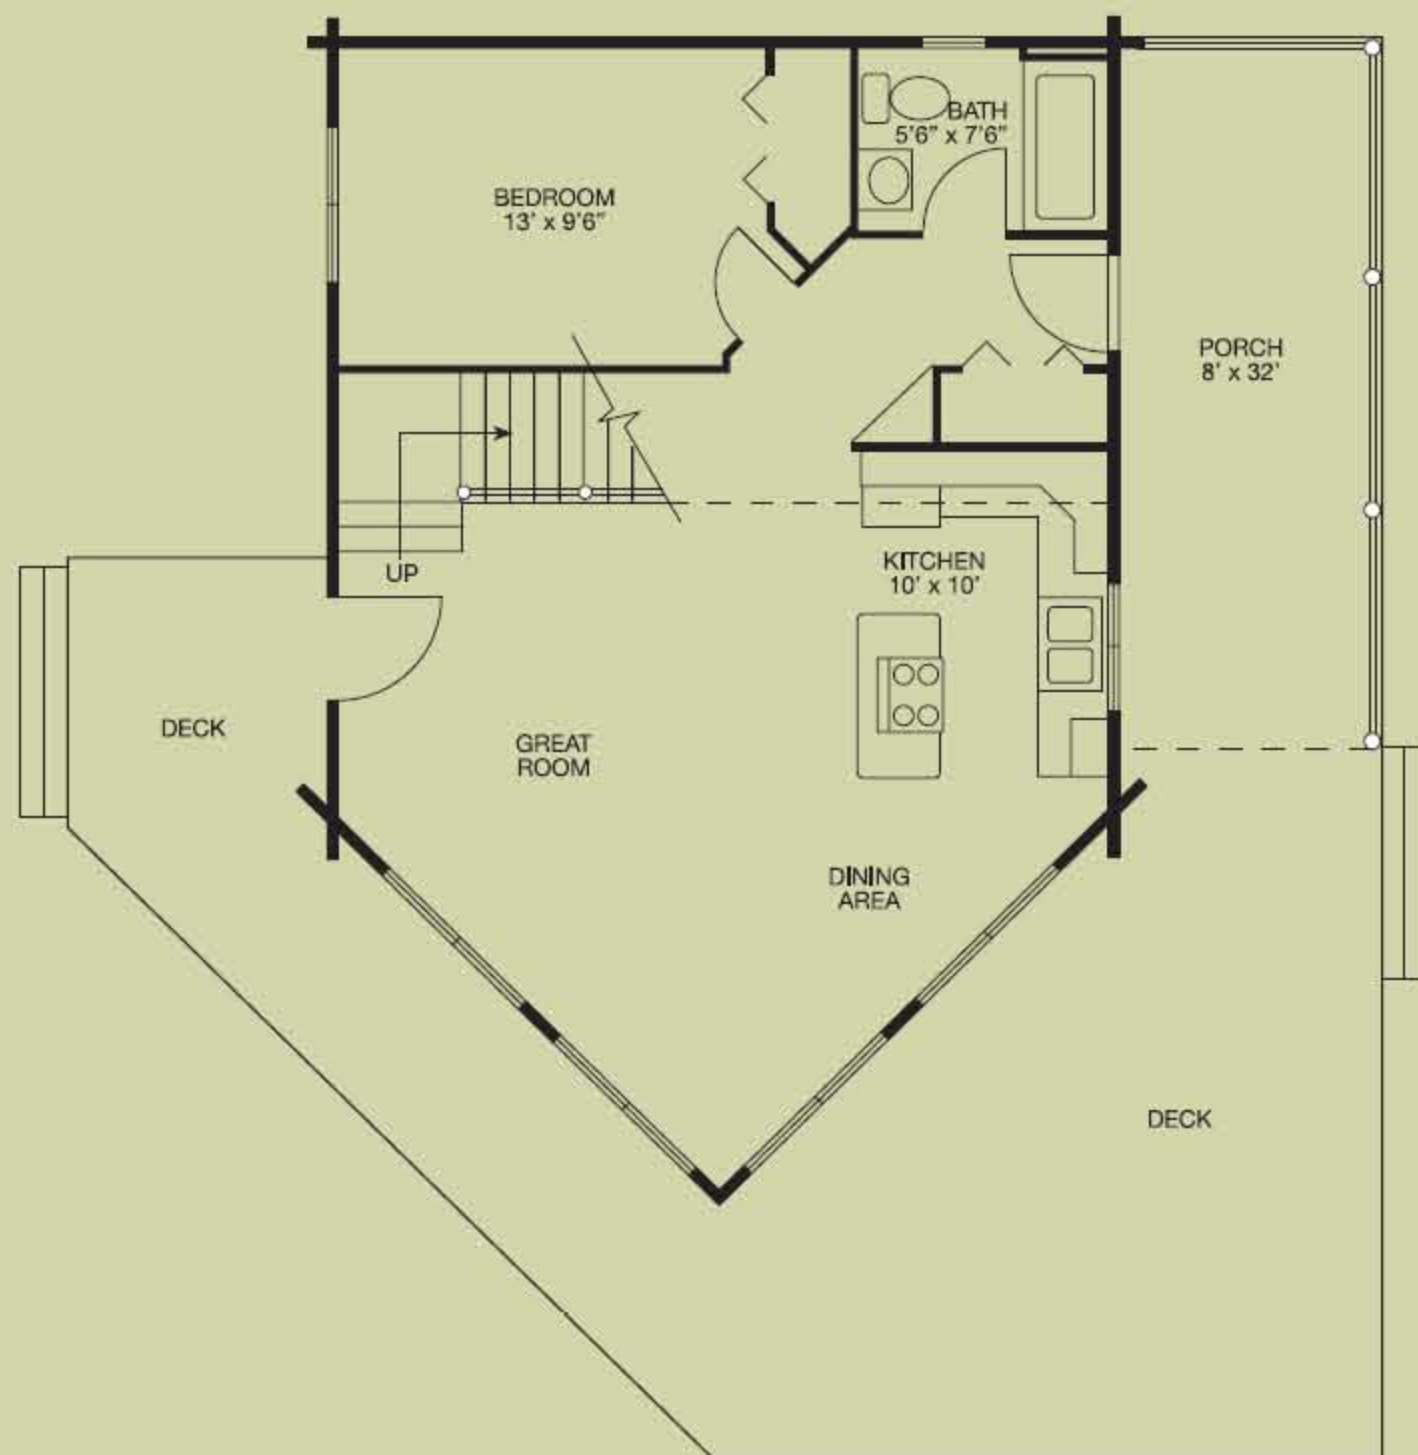

# Chardon

1,056 square feet, 24' x 24' with 12' prow

*If you love the sun – then consider this unique home design. The open great room with a stunning prow is the shining centerpiece of the Chardon. This 1,056-square-foot two-story home has two bedrooms, upstairs balcony, a wonderful covered porch, and a spacious deck.*