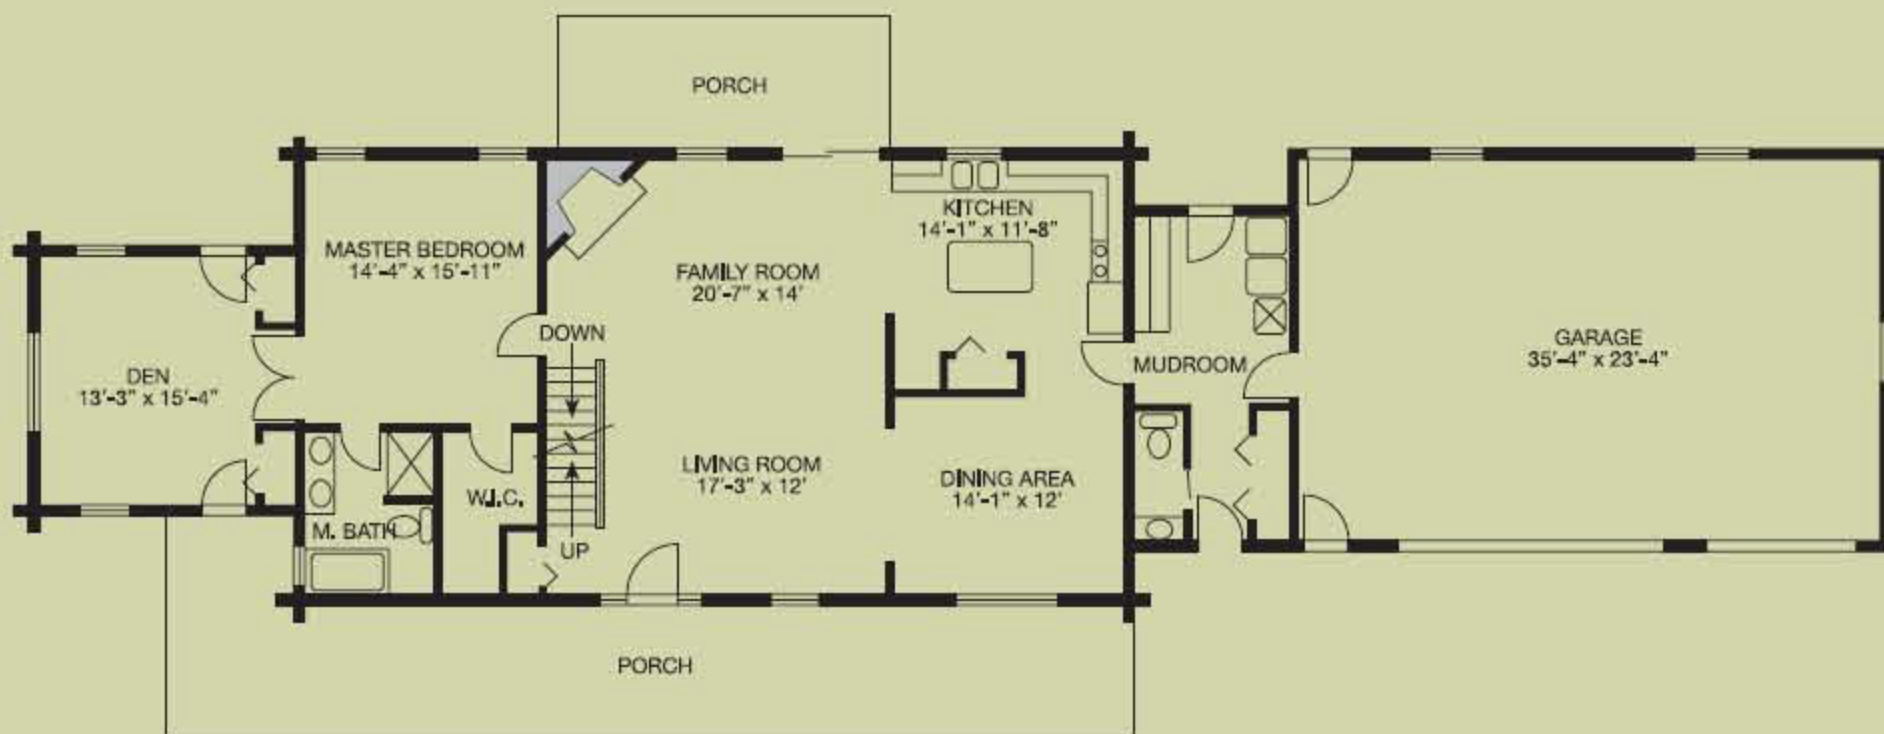

Auburn

2,765 square feet, 27' x 54' with 13' x 15' and 10' x 20' offsets and 24' x 36' garage

Comprising a comfortable 2,765 square feet, the **Auburn** offers three bedrooms, including a stellar and very private master suite, with an adjacent den. A lovely front porch is ideal for enjoying the view. A large living room and family room with corner fireplace complete the elegant picture.