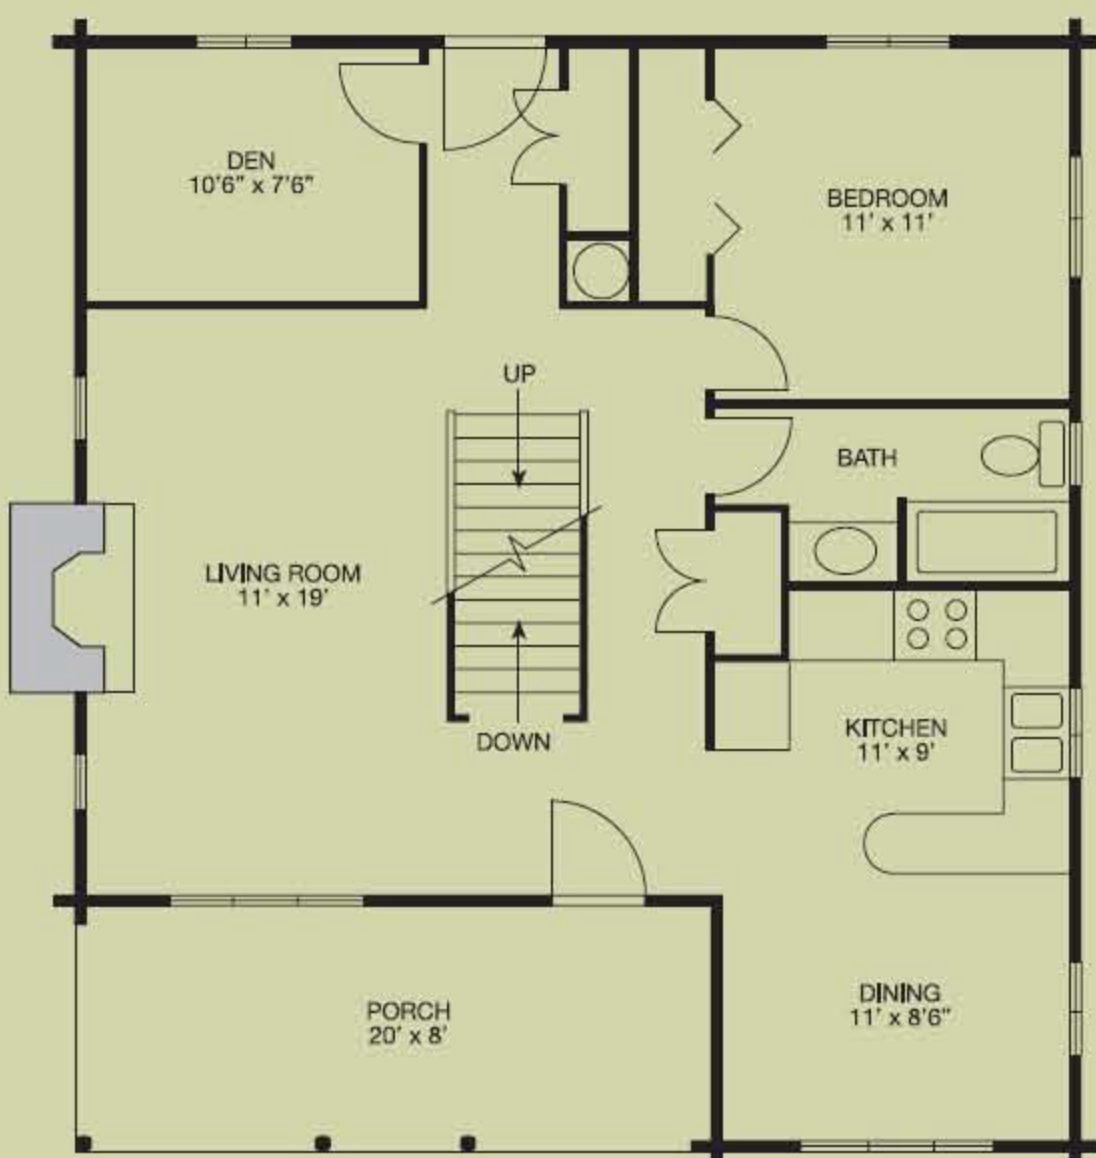

Andover

1,372 square feet, 28' x 32' with 8' x 12' ell

For a smaller family, the rustic beauty of the Andover may be the perfect design. A lovely fireplace warms up the living room for quiet evenings at home. The loft bedroom has a rustic feel, yet the first floor design is contemporary. This 1,372-square-foot home offers two bedrooms, one bath, a quiet den, and an inviting front porch.