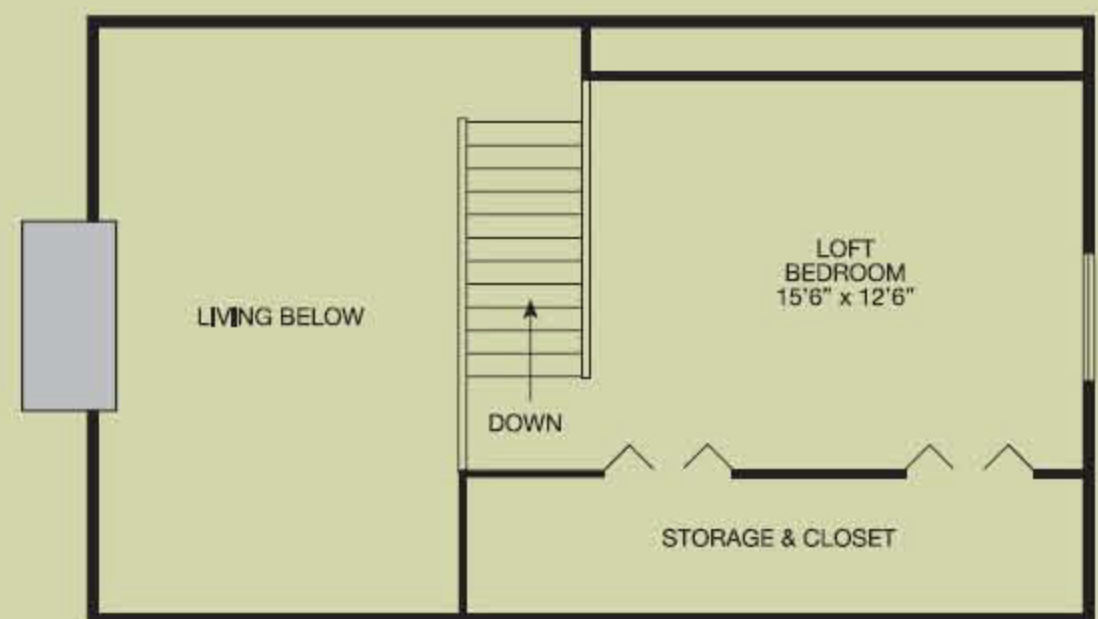

Andover

1,372 square feet, 28' x 32' with 8' x 12' ell

For a smaller family, the rustic beauty of the Andover may be the perfect design. A lovely fireplace warms up the living room for quiet evenings at home. The loft bedroom has a rustic feel, yet the first floor design is contemporary. This 1,372-square-foot home offers two bedrooms, one bath, a quiet den, and an inviting front porch.