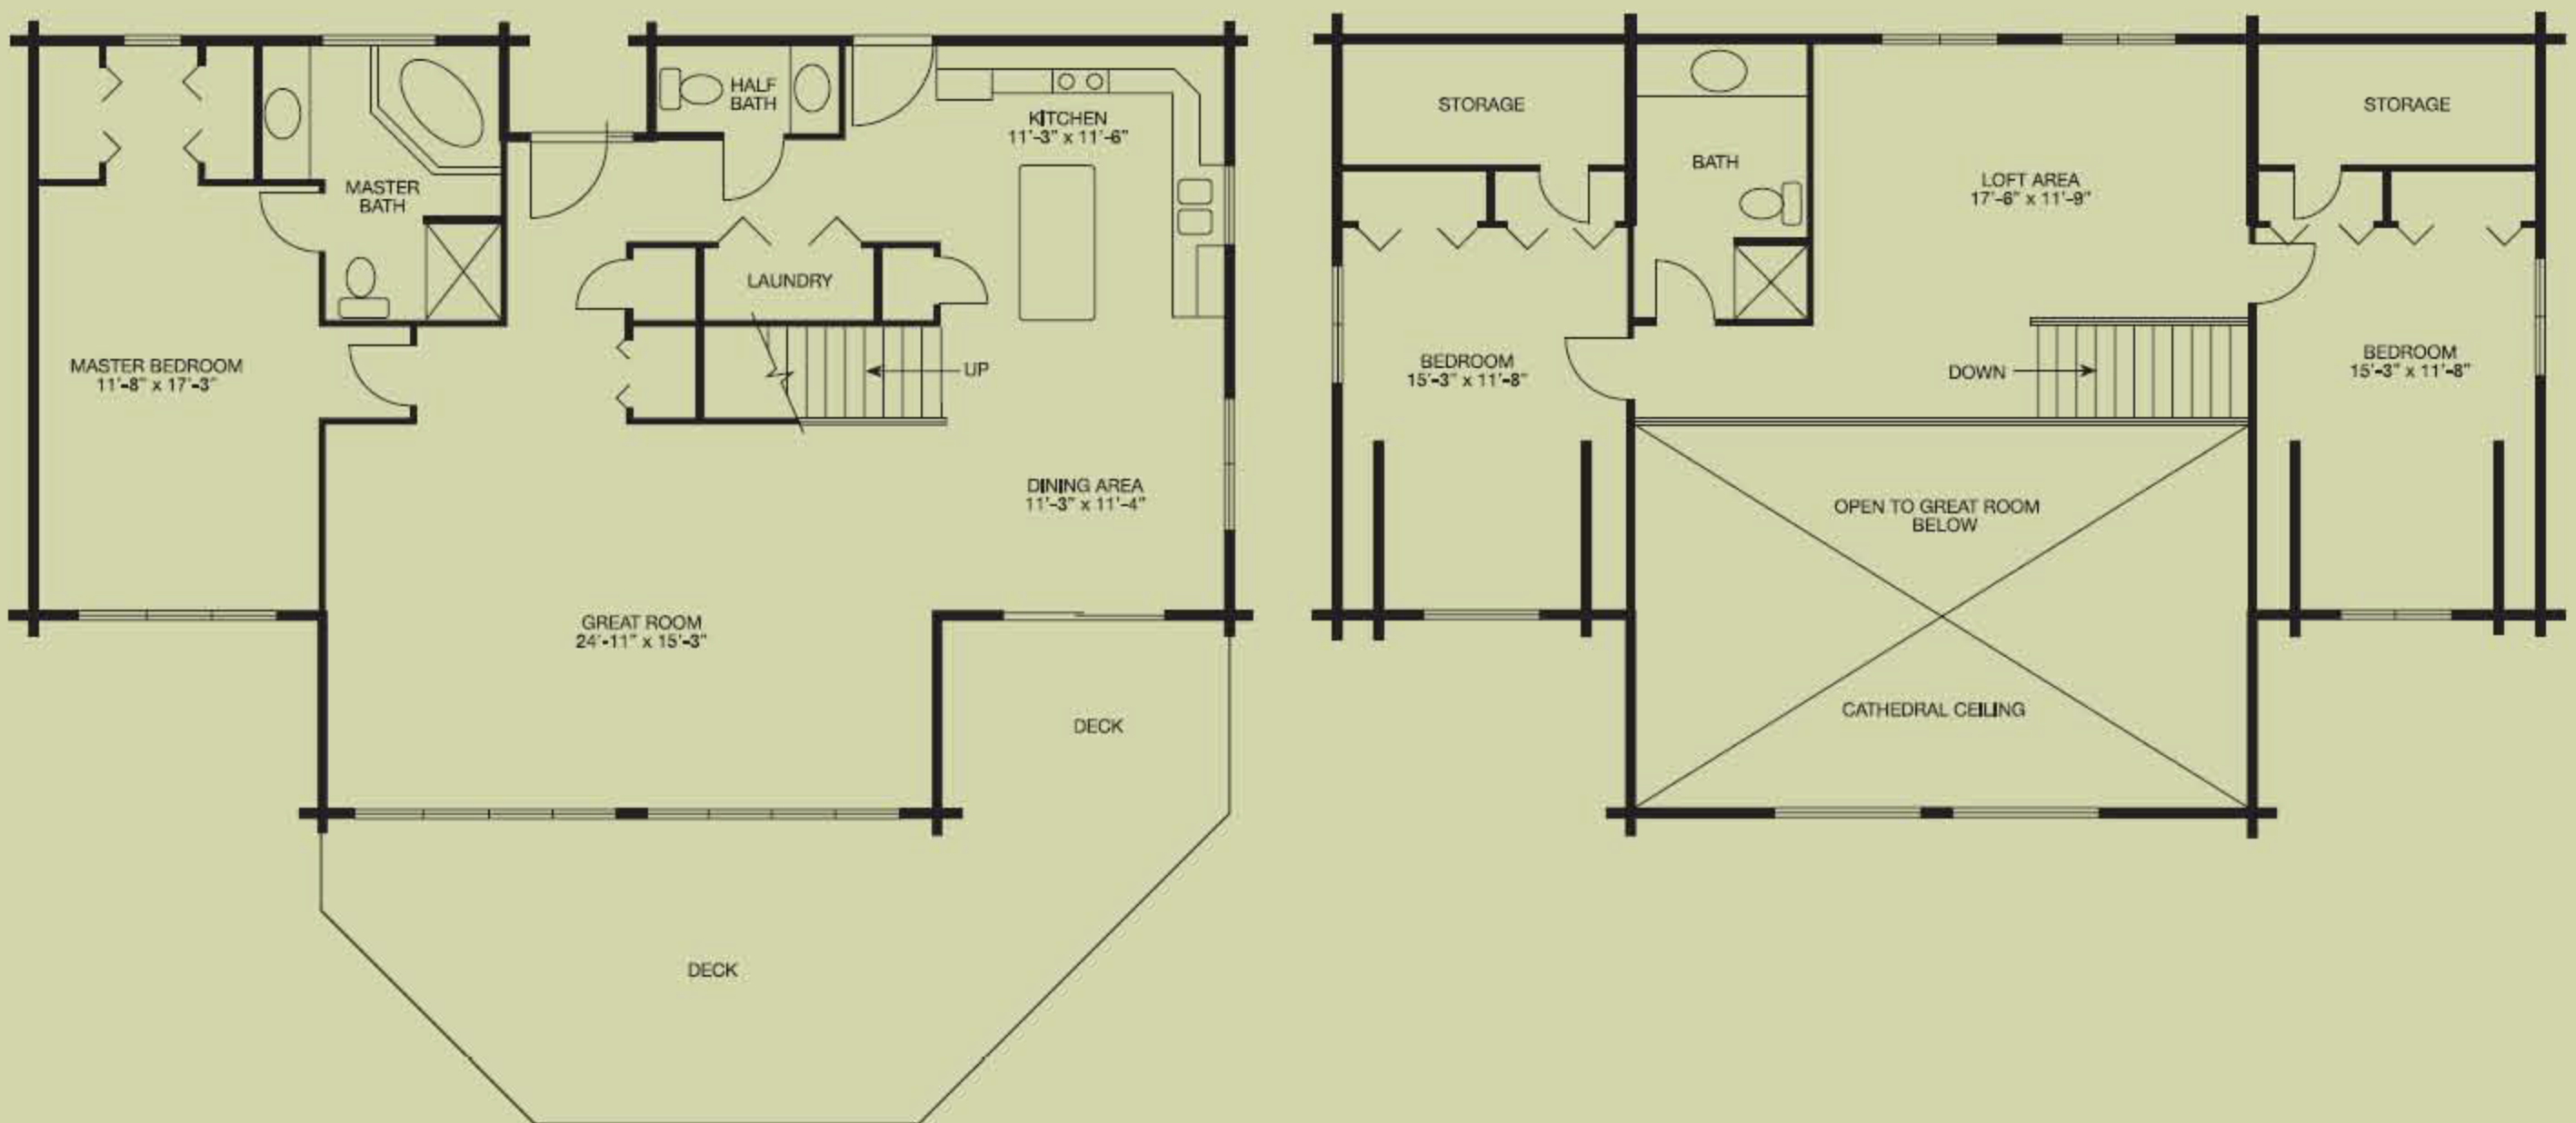

# Alpine

2,186 square feet, 24' x 50' with 8' x 26' offset

*Picture yourself here! This breathtaking home – the Alpine – is for those who love to let the light shine in! With a wall of windows, the great room is light and open. Upstairs you'll find two bedrooms with lots of storage, full bath, and open loft area. Downstairs are the master suite, laundry, cozy kitchen, and open dining area. A front deck completes this 2,186-square-foot home.*