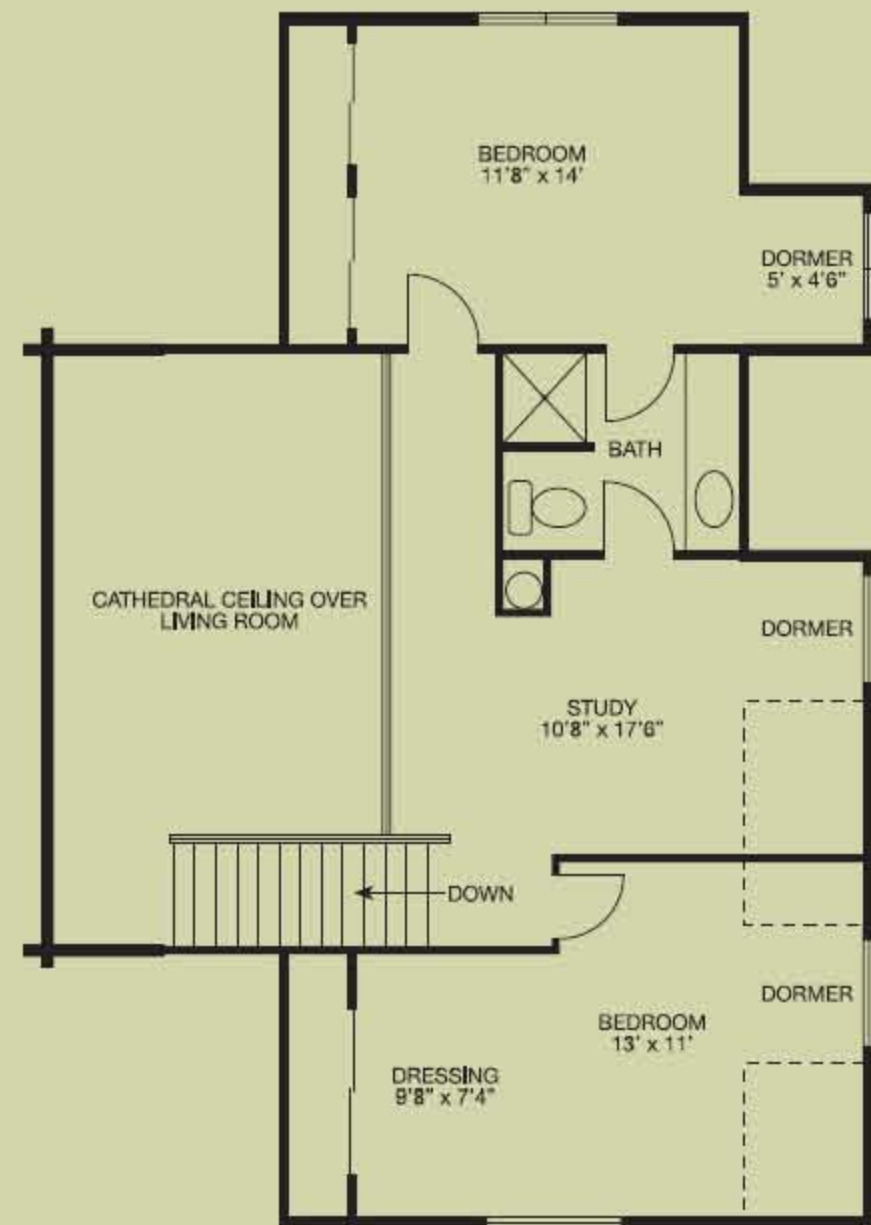

2,554 square feet, 28' x 44' with 2 offsets

*The Willoughby is a log home fit for a quaint country setting. A first-floor master suite includes a huge bathroom, while the upstairs bedrooms boast dormers. An open study area overlooks the living room below. An ample-sized morning room, convenient mudroom, and large porch complete this 2,554-square-foot palace.*