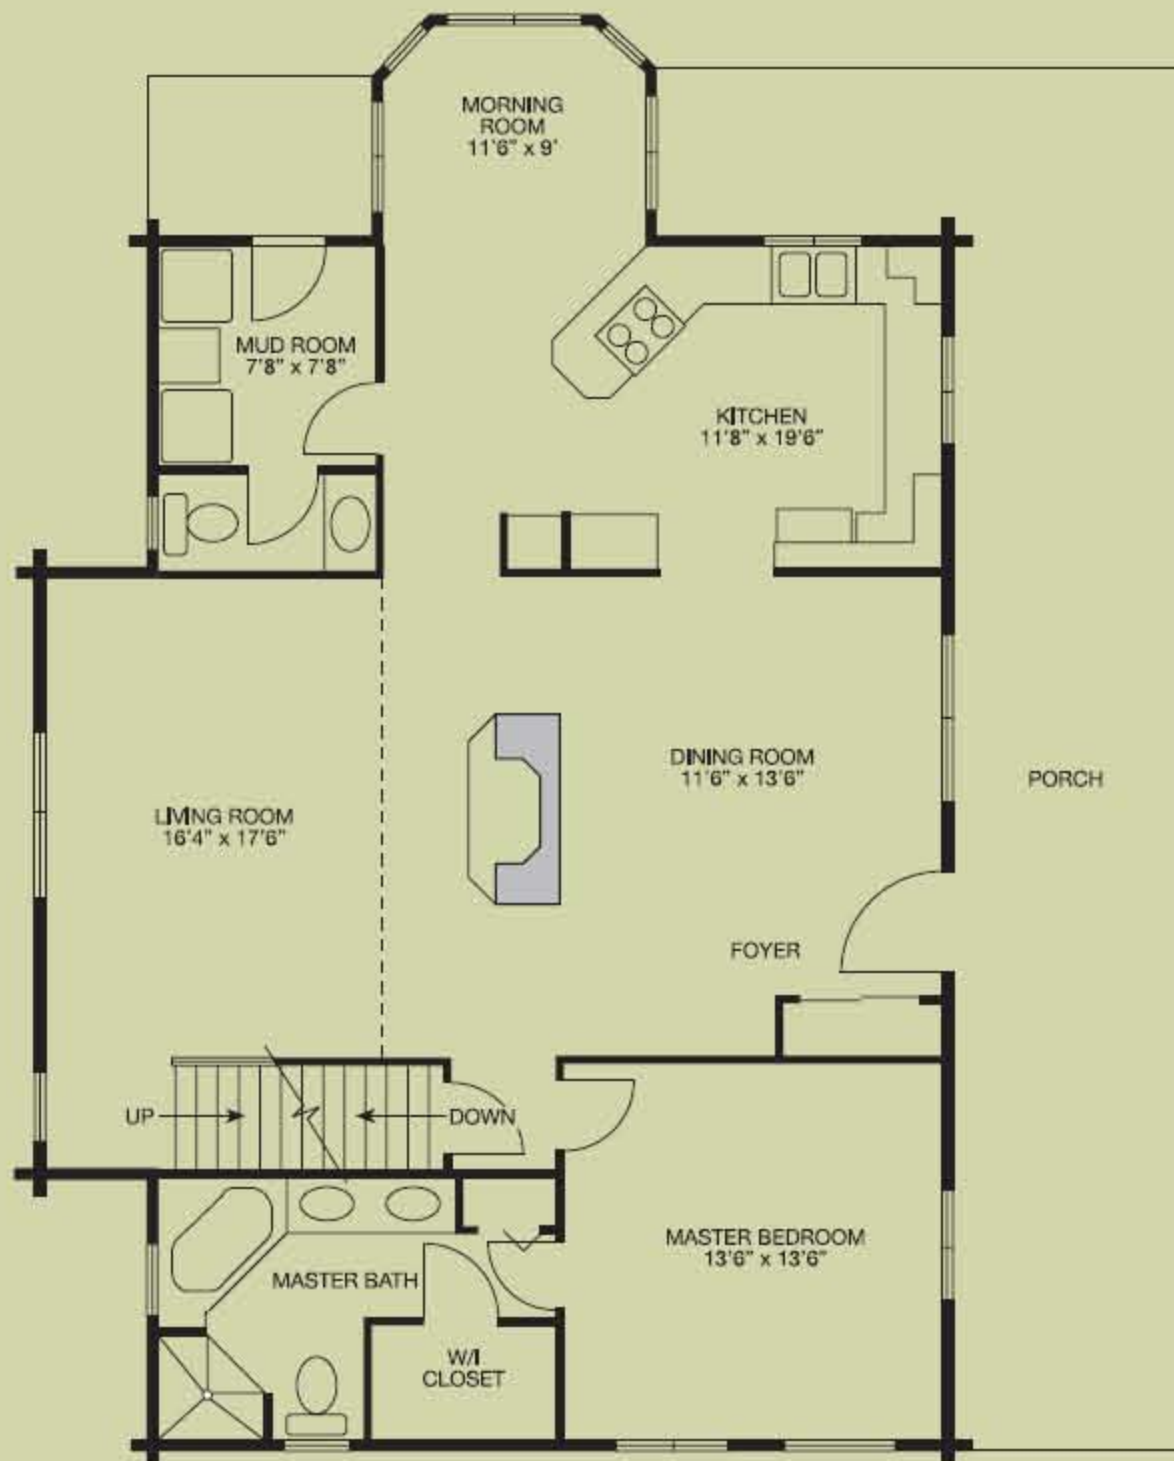

2,554 square feet, 28' x 44' with 2 offsets

*The Willoughby is a log home fit for a quaint country setting. A first-floor master suite includes a huge bathroom, while the upstairs bedrooms boast dormers. An open study area overlooks the living room below. An ample-sized morning room, convenient mudroom, and large porch complete this 2,554-square-foot palace.*