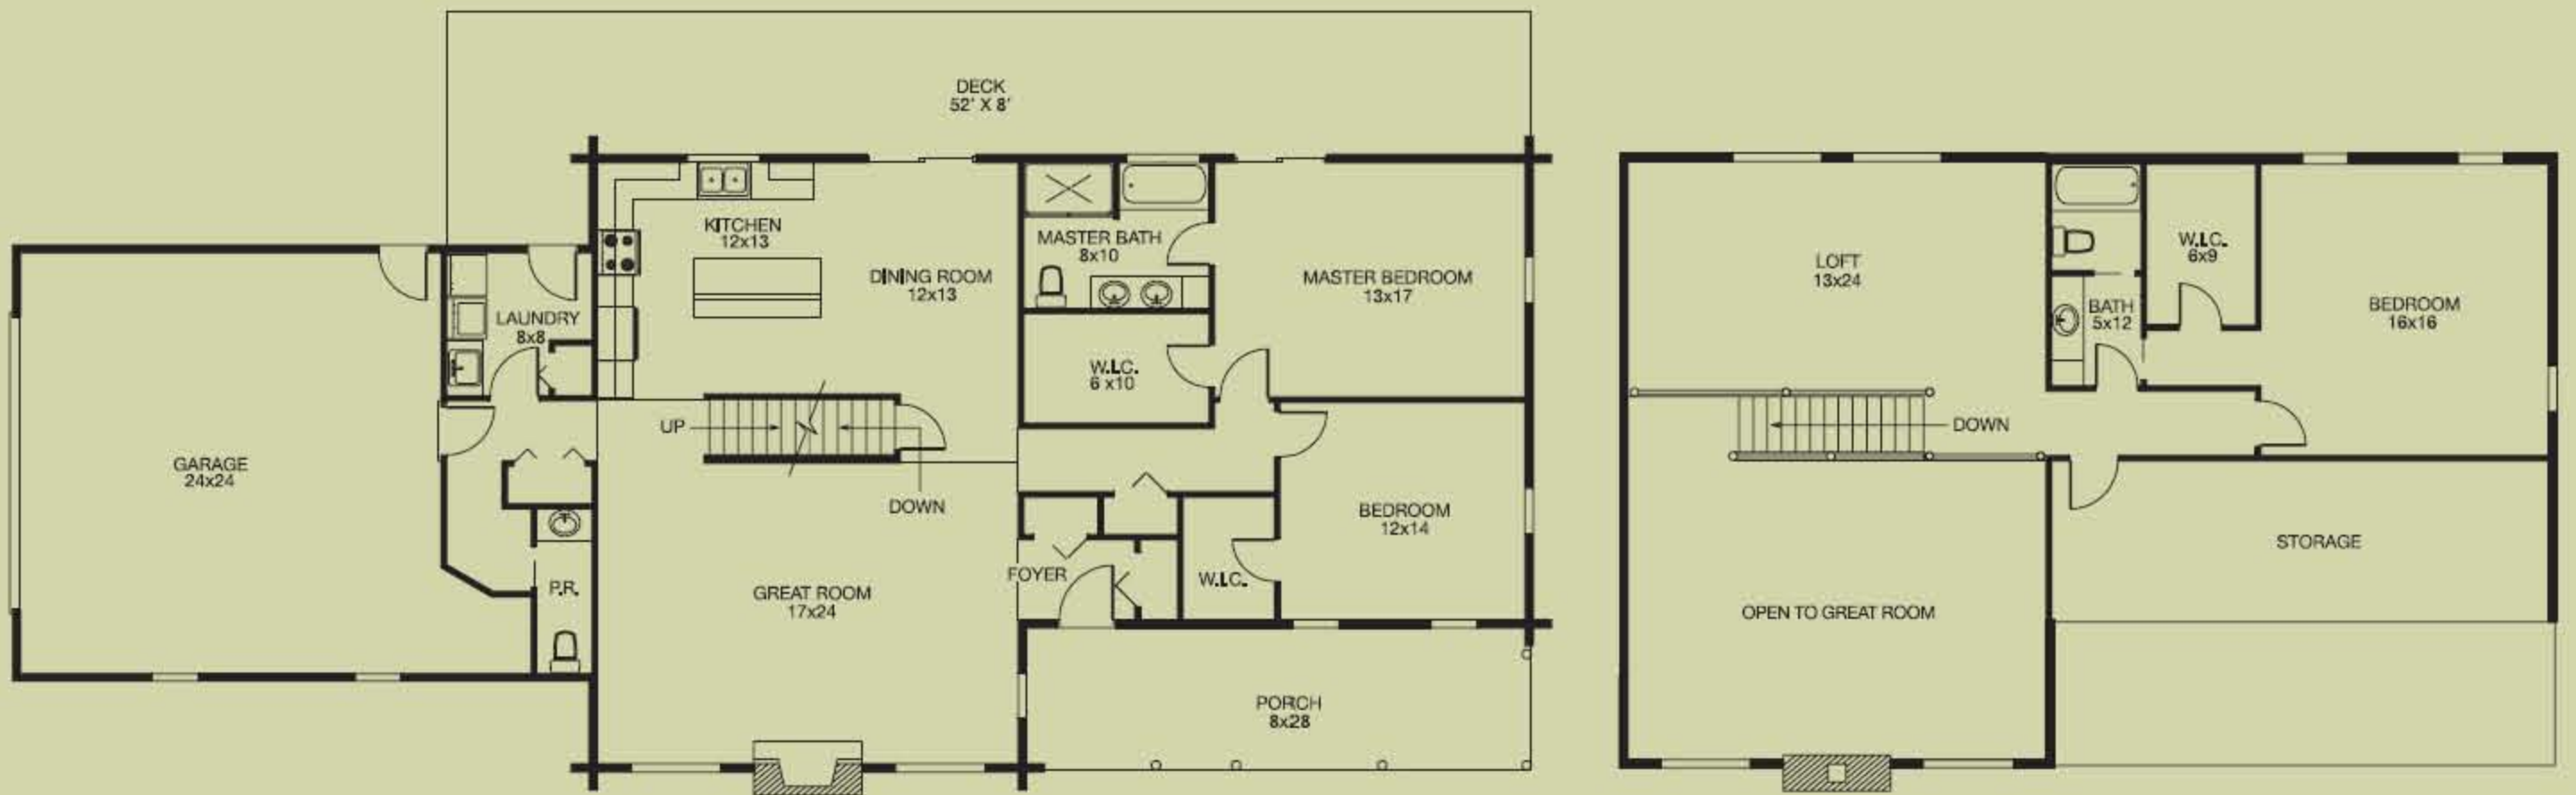

# Westlake

2,575 square feet, 26' x 52' with 8' x 24' offset

*Love to sit on the porch, reading the paper, enjoying your morning coffee? Then the Westlake may be the home for you – with its front covered porch and 52-foot-long back deck. With three bedrooms, two-and-a-half baths, convenient laundry room, and loads of storage and closet space, this 2,575-square-foot home is great for families.*