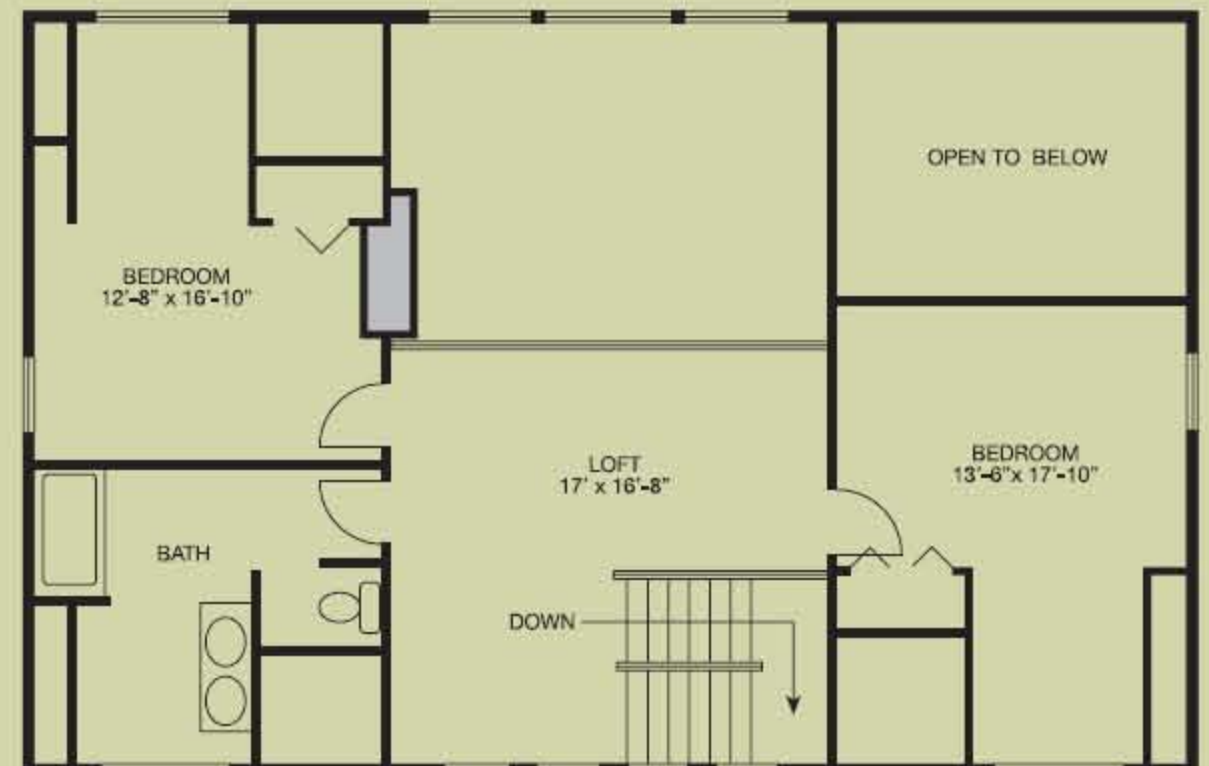

West Bay

2,278 square feet, 30' x 46'

Call the West Bay "home" and the first thing you'll want to enjoy is the gorgeous front porch! This 2,278-square-foot beauty has a traditional, classic look and is perfect for families of any size. The spacious foyer leads to the open family room (complete with fireplace) and adjacent dining area – both which open up to the deep back porch. Three bedrooms, loft, and mudroom add to the package.