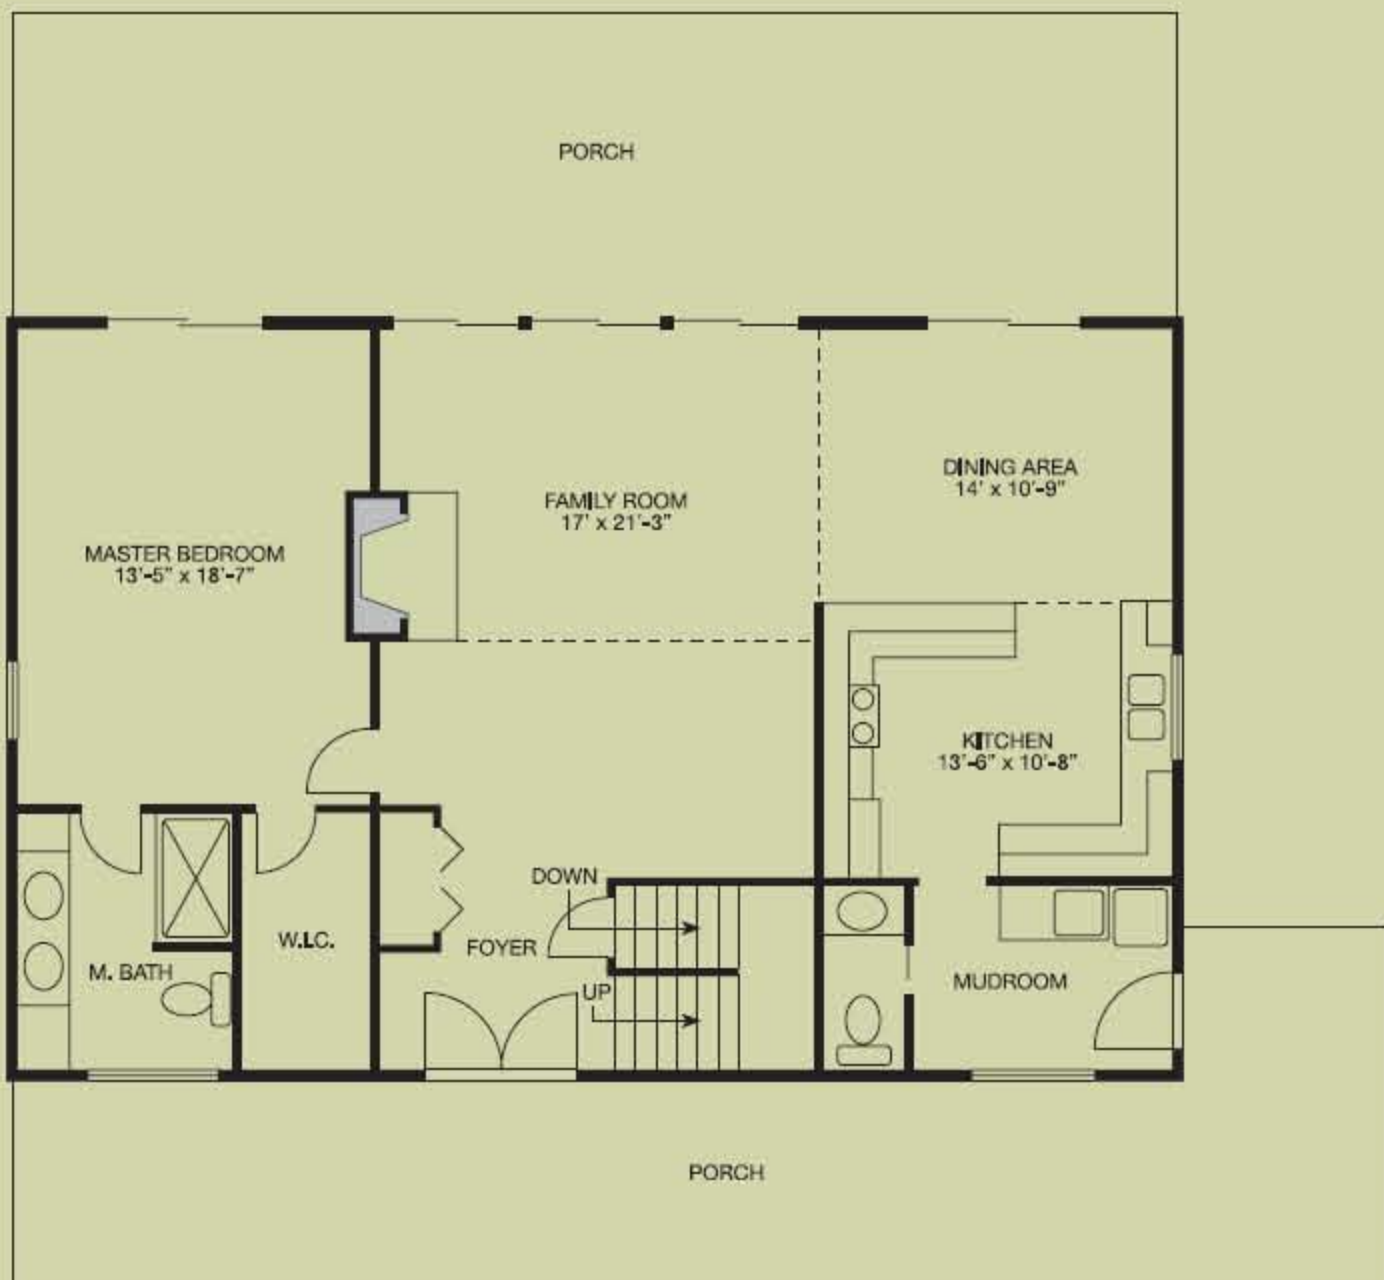

West Bay

2,278 square feet, 30' x 46'

Call the West Bay "home" and the first thing you'll want to enjoy is the gorgeous front porch! This 2,278-square-foot beauty has a traditional, classic look and is perfect for families of any size. The spacious foyer leads to the open family room (complete with fireplace) and adjacent dining area – both which open up to the deep back porch. Three bedrooms, loft, and mudroom add to the package.