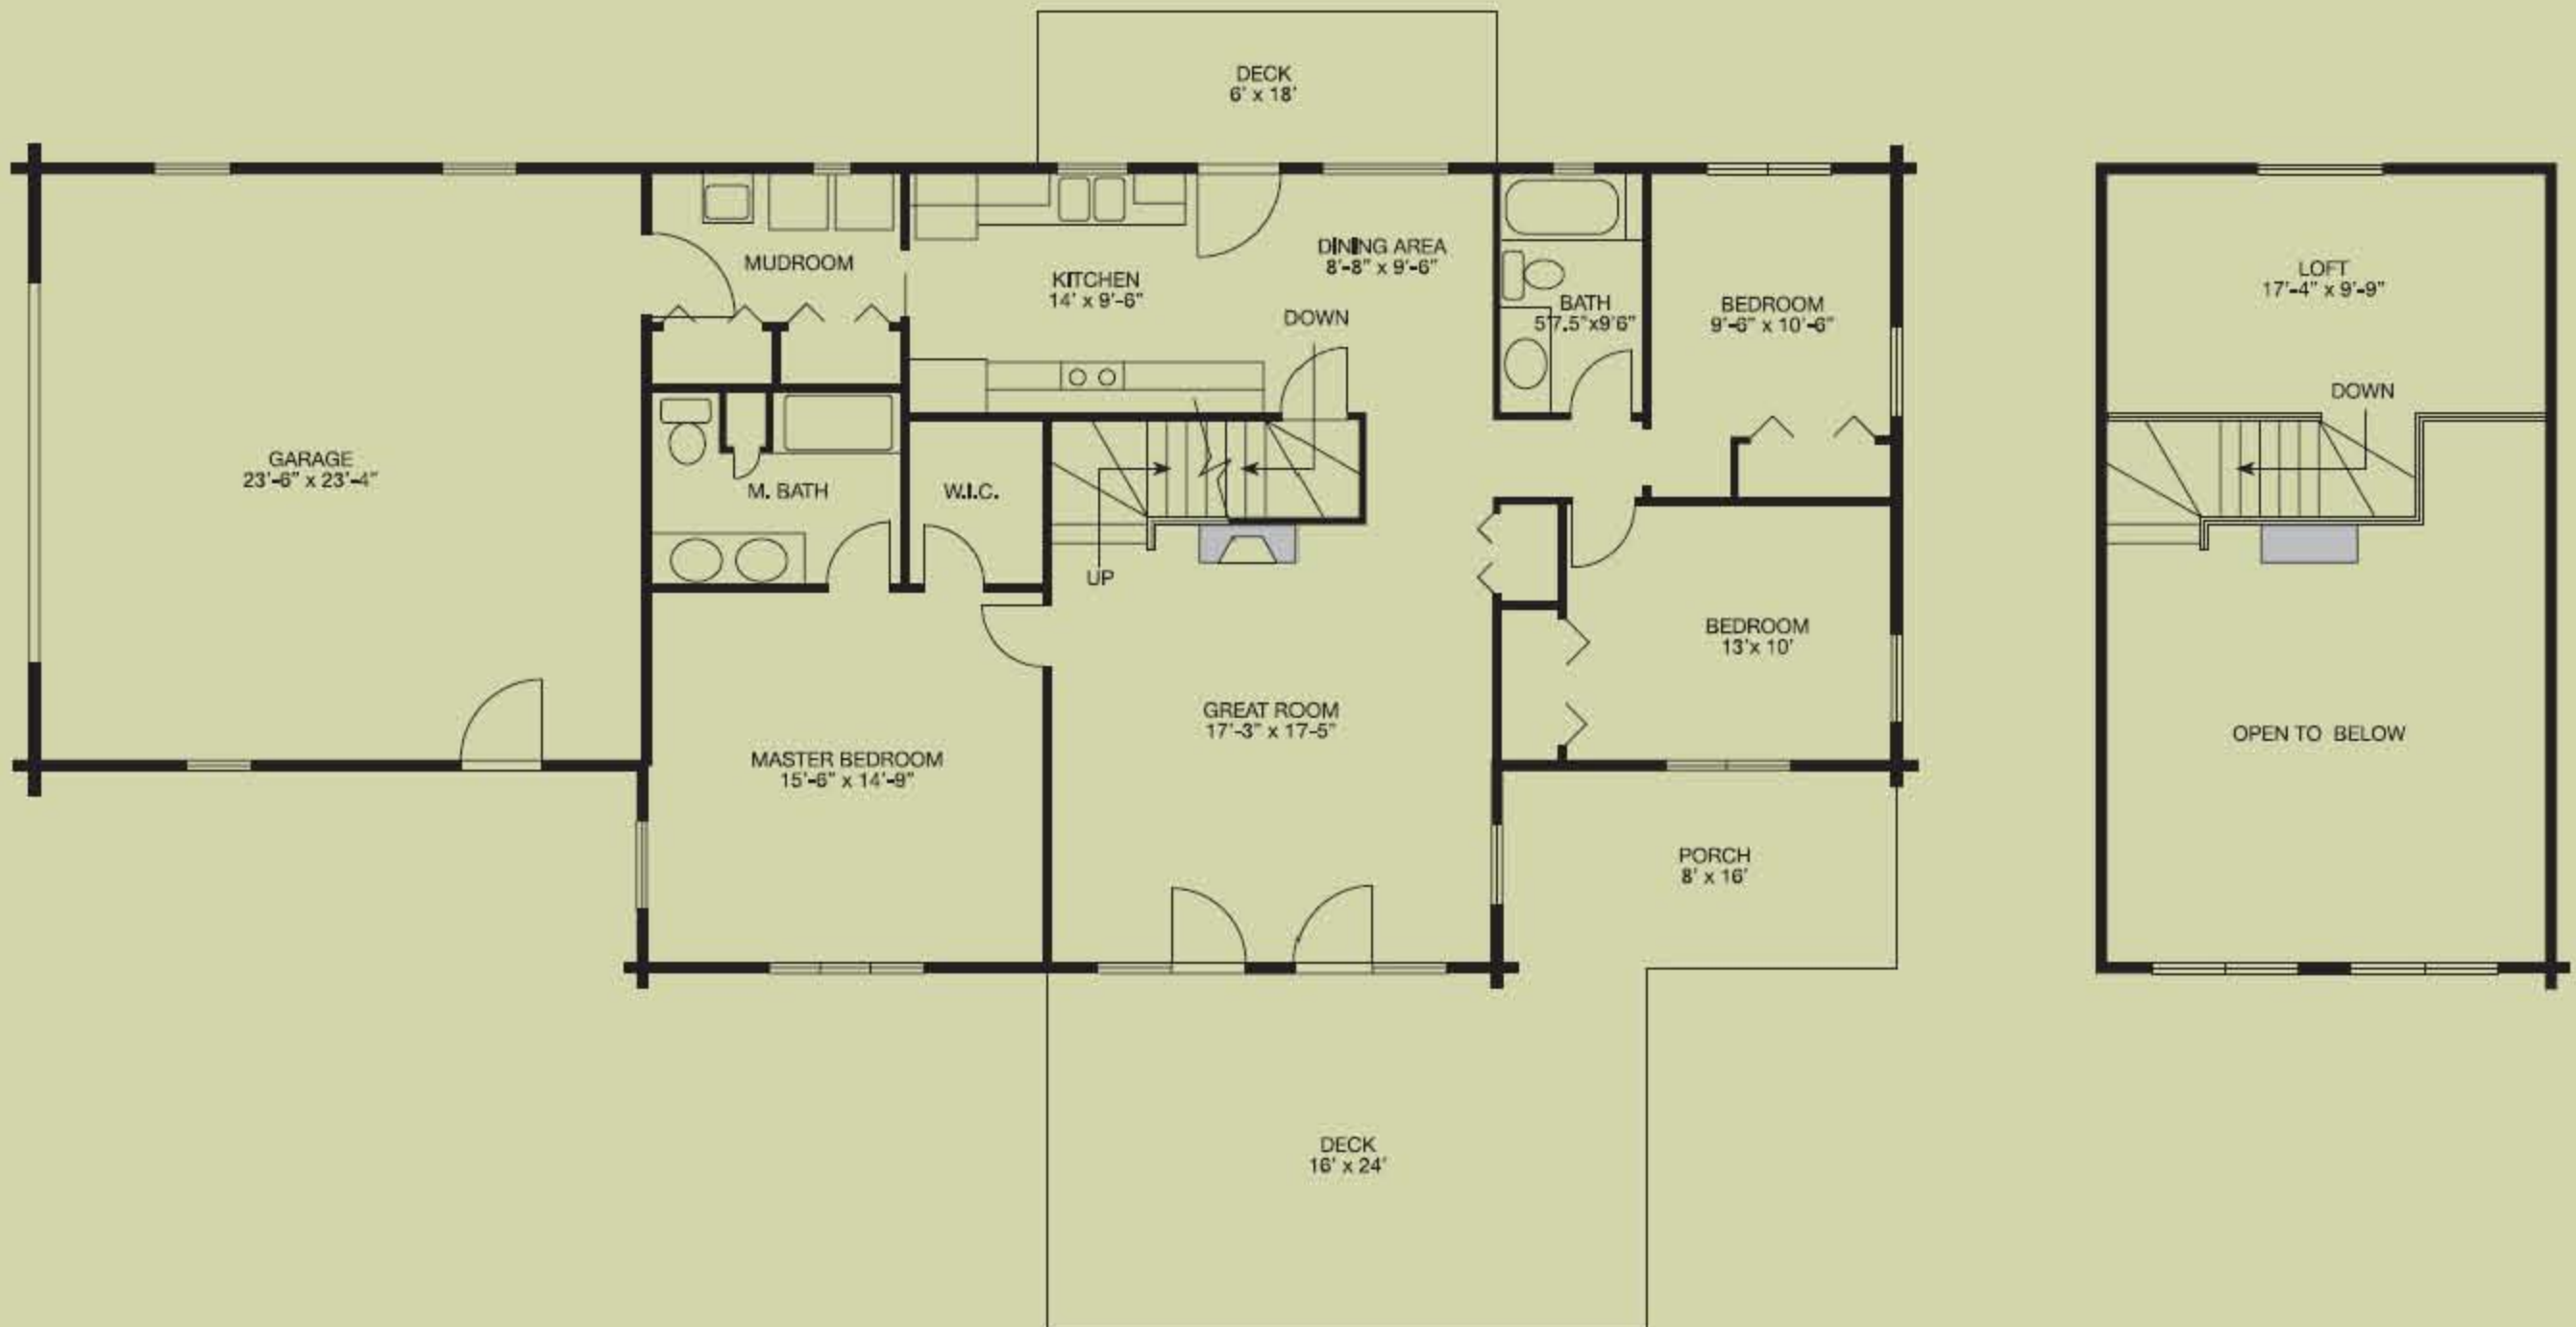

# Sherwood

1,700 square feet, 32' x 50' overall with 24' x 24' garage

*Don't let its 1,700 square feet fool you. With two bedrooms plus master bedroom, master bath, and walk-in closet, there's room a-plenty for a growing family in the Sherwood. The open kitchen and dining area leads to a comfortable deck, while the soaring great room features a fireplace for warm, cozy family fun. The inviting porch beckons you to sit and enjoy the great outdoors.*