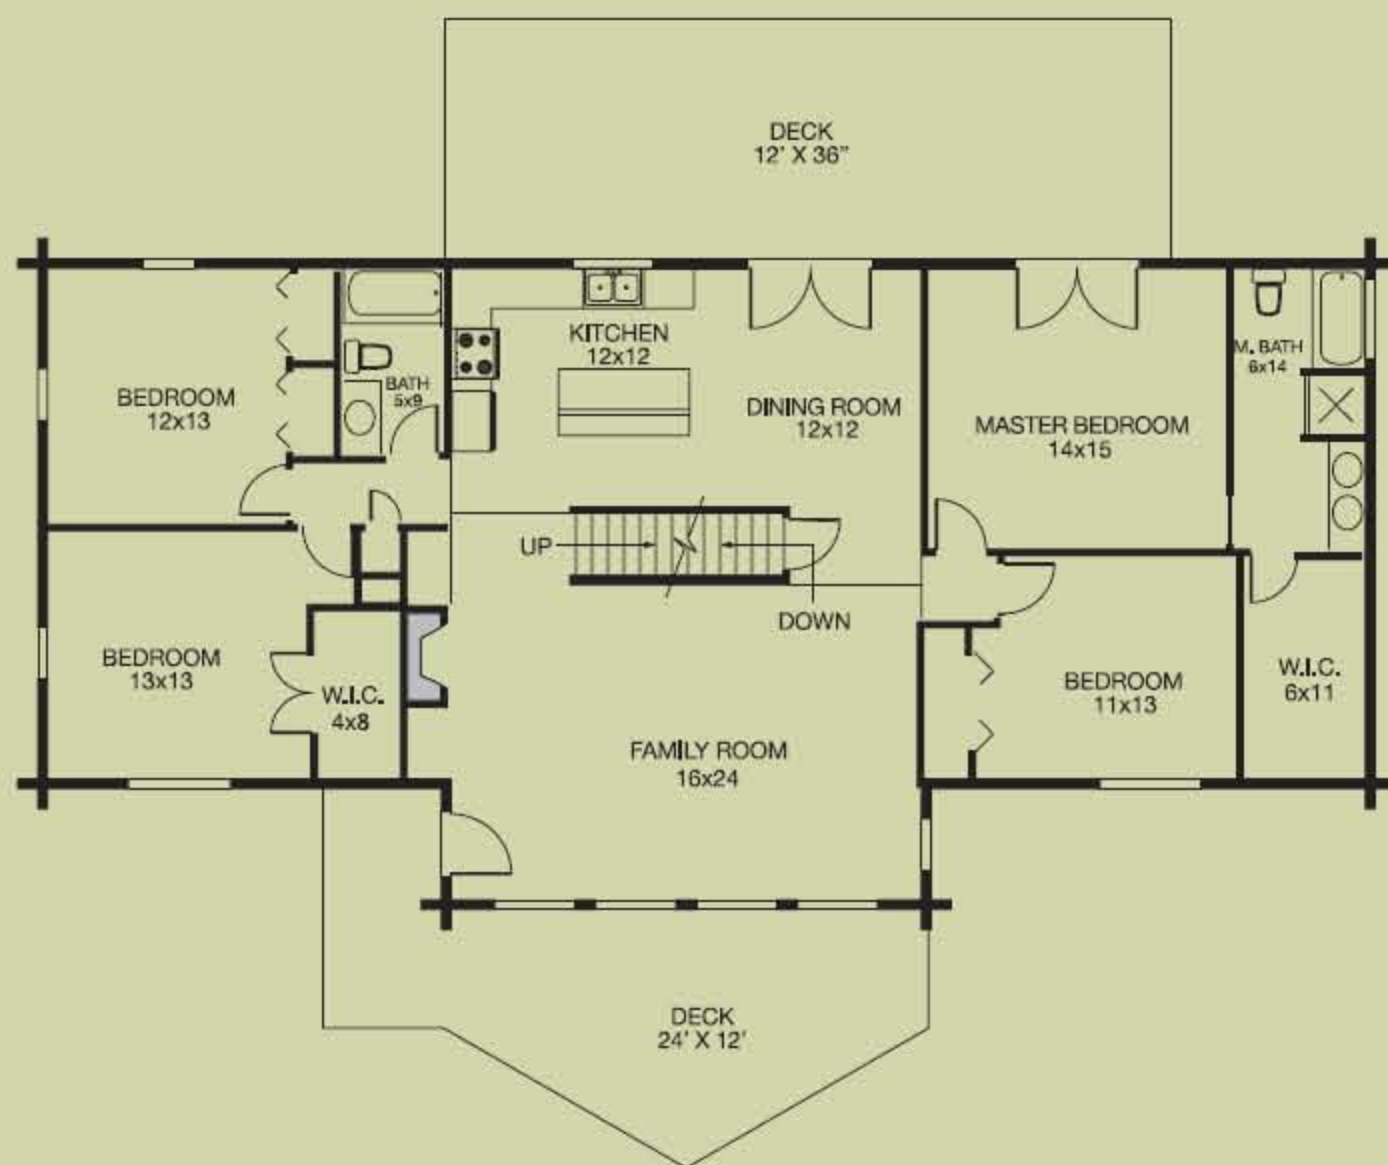

Riverside

2,194 square feet, 26' x 66' with 6' x 24' offset

Easy one-floor living is yours for the asking with the 2,194-square-foot Riverside design. With four bedrooms, there's room for a larger family. Plus, there is an extra 12' x 24' loft area upstairs overlooking the airy family room. Amble out to the back deck from either the dining room or master bedroom.