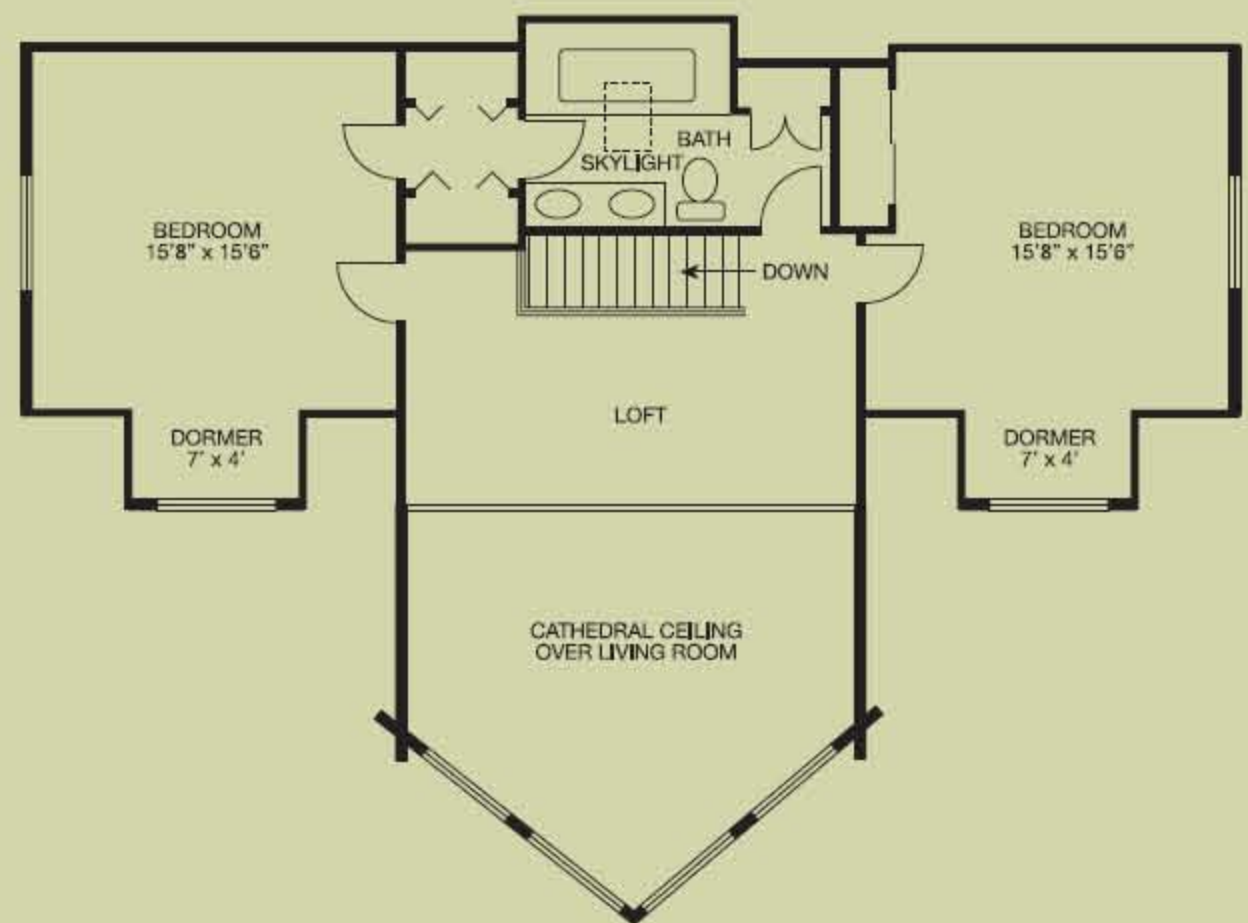

North Bay

2,776 square feet, 24' x 52' and 10' x 20' with 8' prow

Have a huge family? The North Bay offers five bedrooms and plenty of room for romping around in the spacious great room. This stunning contemporary-style log home is perfect for any location. And, it's a wonderful home for entertaining, with the magnificent deck a favorite gathering spot. This 2,776-square-foot home also features a skylight, walk-in closet, dormers, three baths, and a beautiful cathedral ceiling.