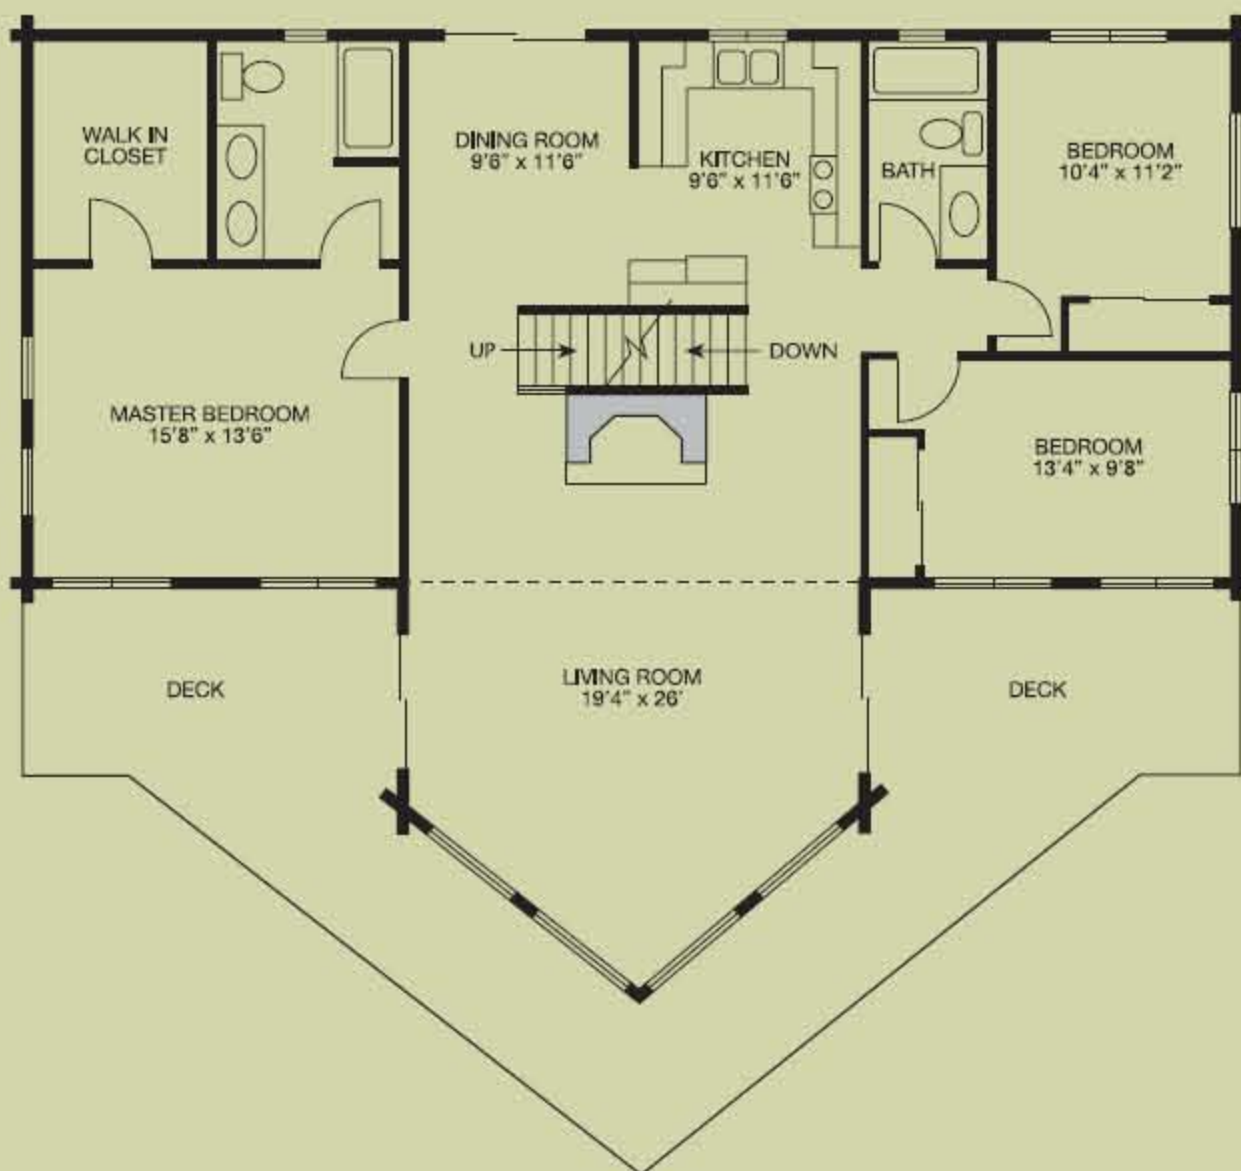

North Bay

2,776 square feet, 24' x 52' and 10' x 20' with 8' prow

Have a huge family? The North Bay offers five bedrooms and plenty of room for romping around in the spacious great room. This stunning contemporary-style log home is perfect for any location. And, it's a wonderful home for entertaining, with the magnificent deck a favorite gathering spot. This 2,776-square-foot home also features a skylight, walk-in closet, dormers, three baths, and a beautiful cathedral ceiling.