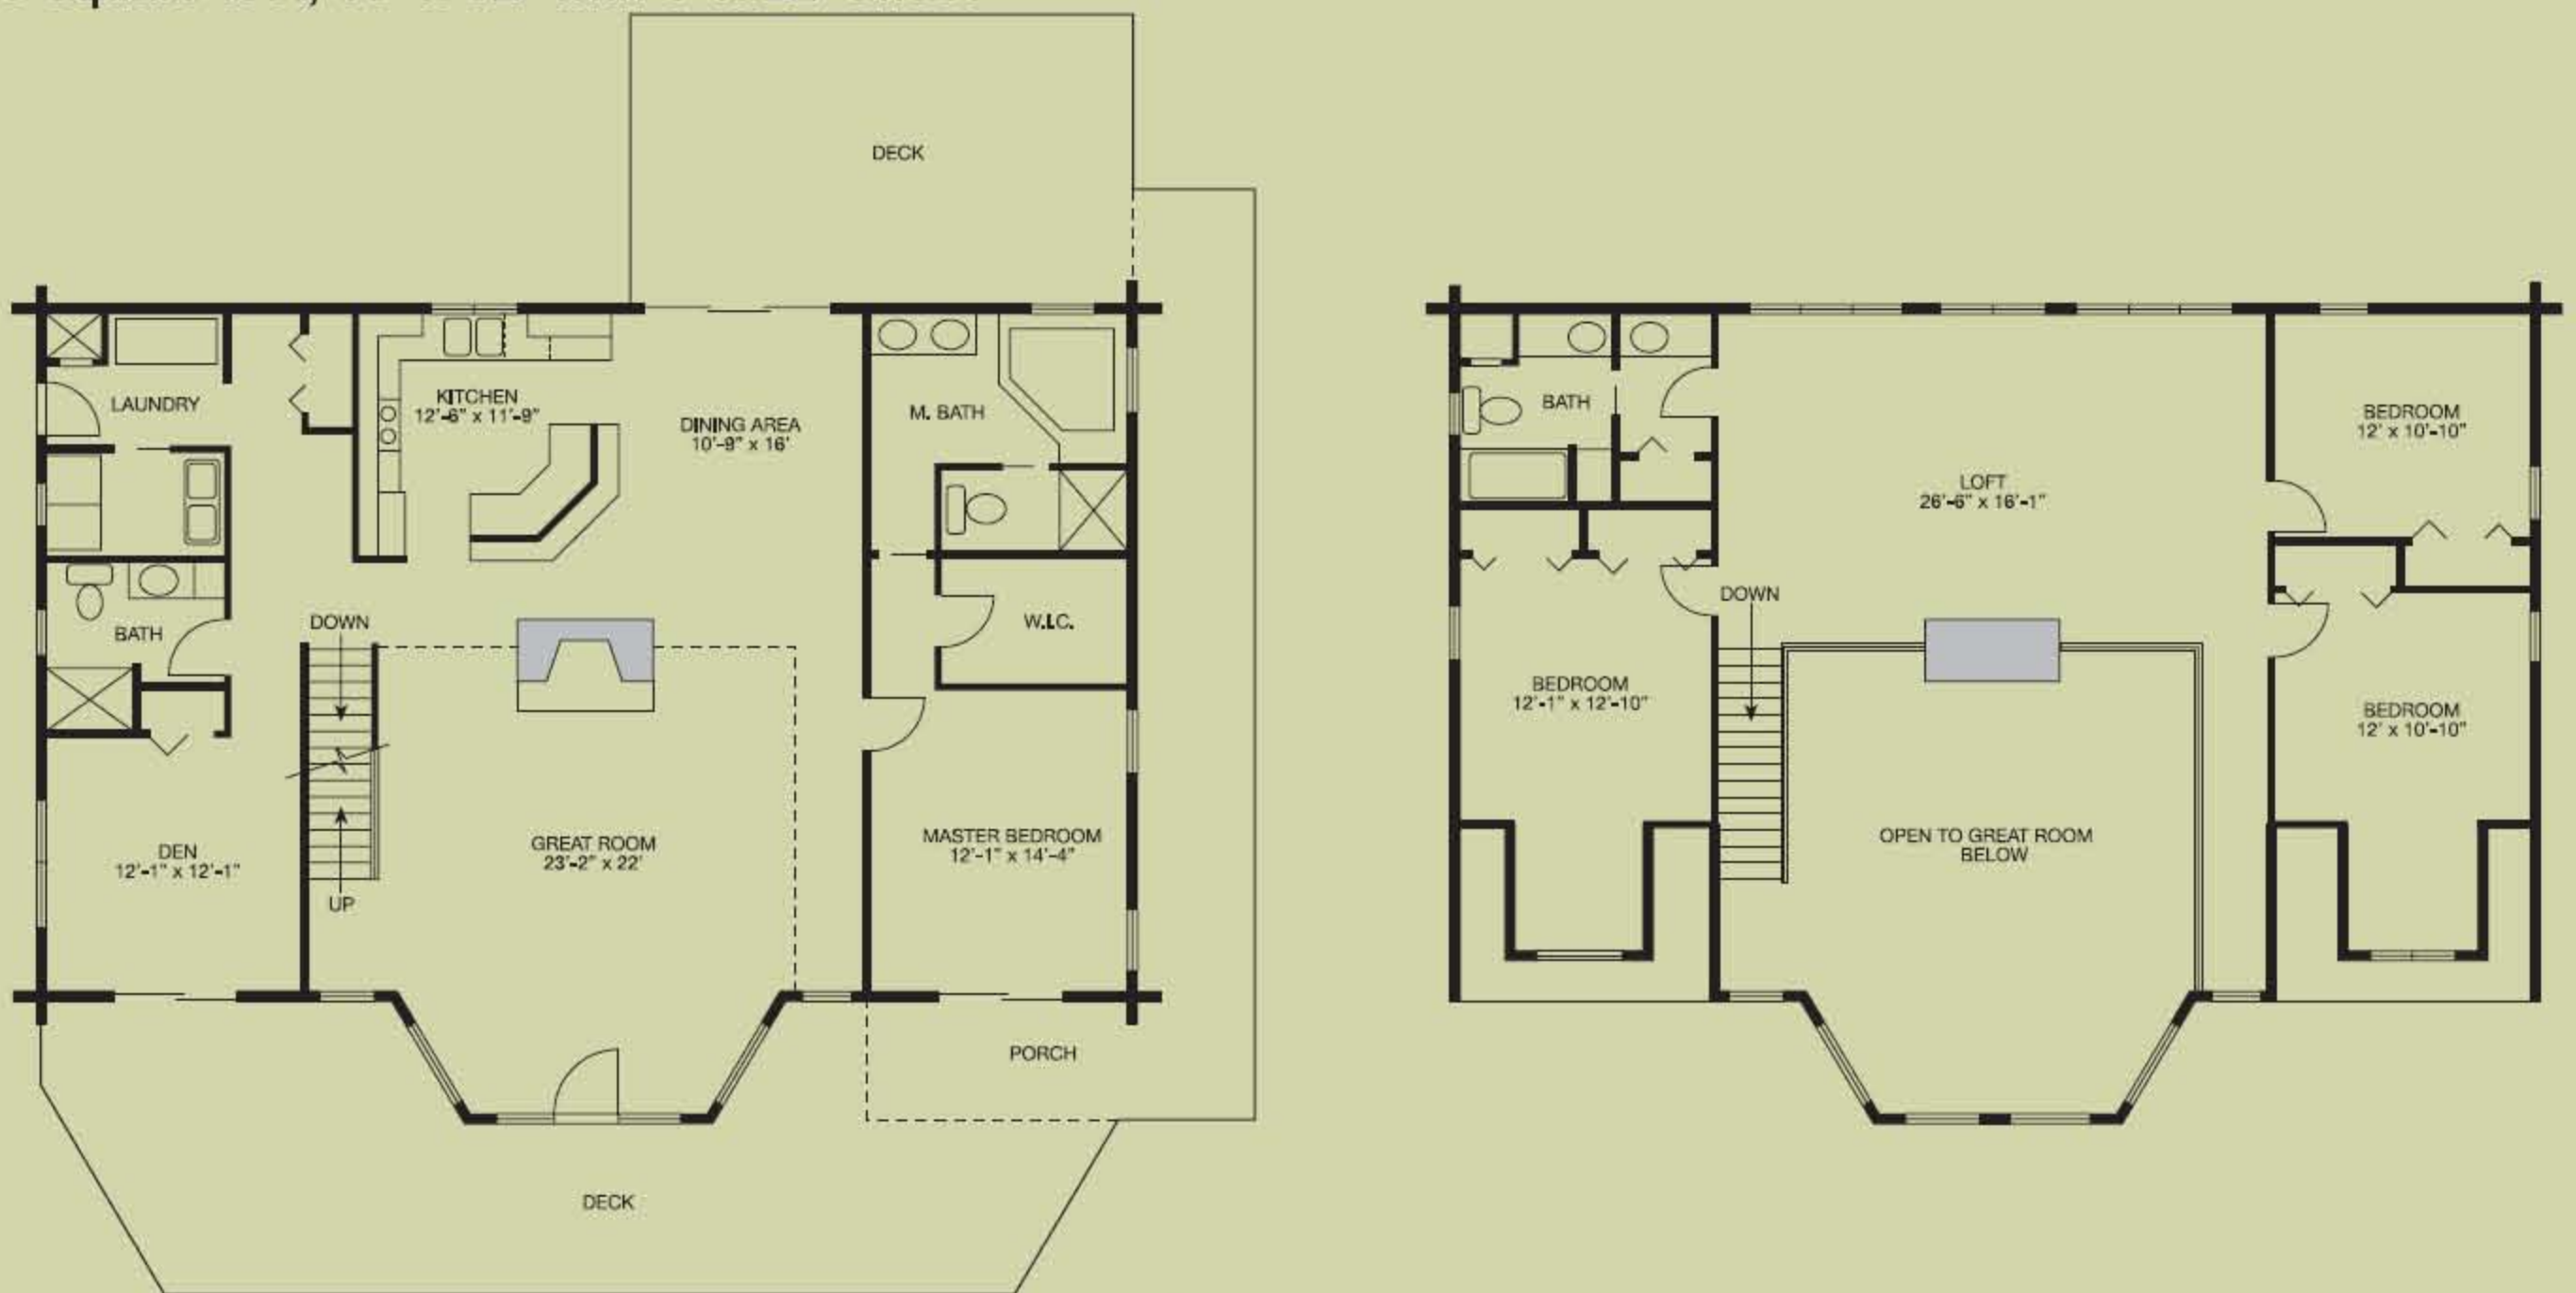

Madison

2,990 square feet, 33' x 52' with 6' x 22' offset

Why not choose a home design that takes full advantage of the view? Whether facing the lake, mountain, or vale – the front of this home has all the advantage. A large front deck that wraps around to the back is a spectacular addition. This 2,990-square-foot home offers a great room with soaring windows and a lovely fireplace, as well as a delightful master suite complete with a walk-in closet and bath. With three upstairs bedrooms, a den, and a loft, the Madison provides plenty of room to roam.