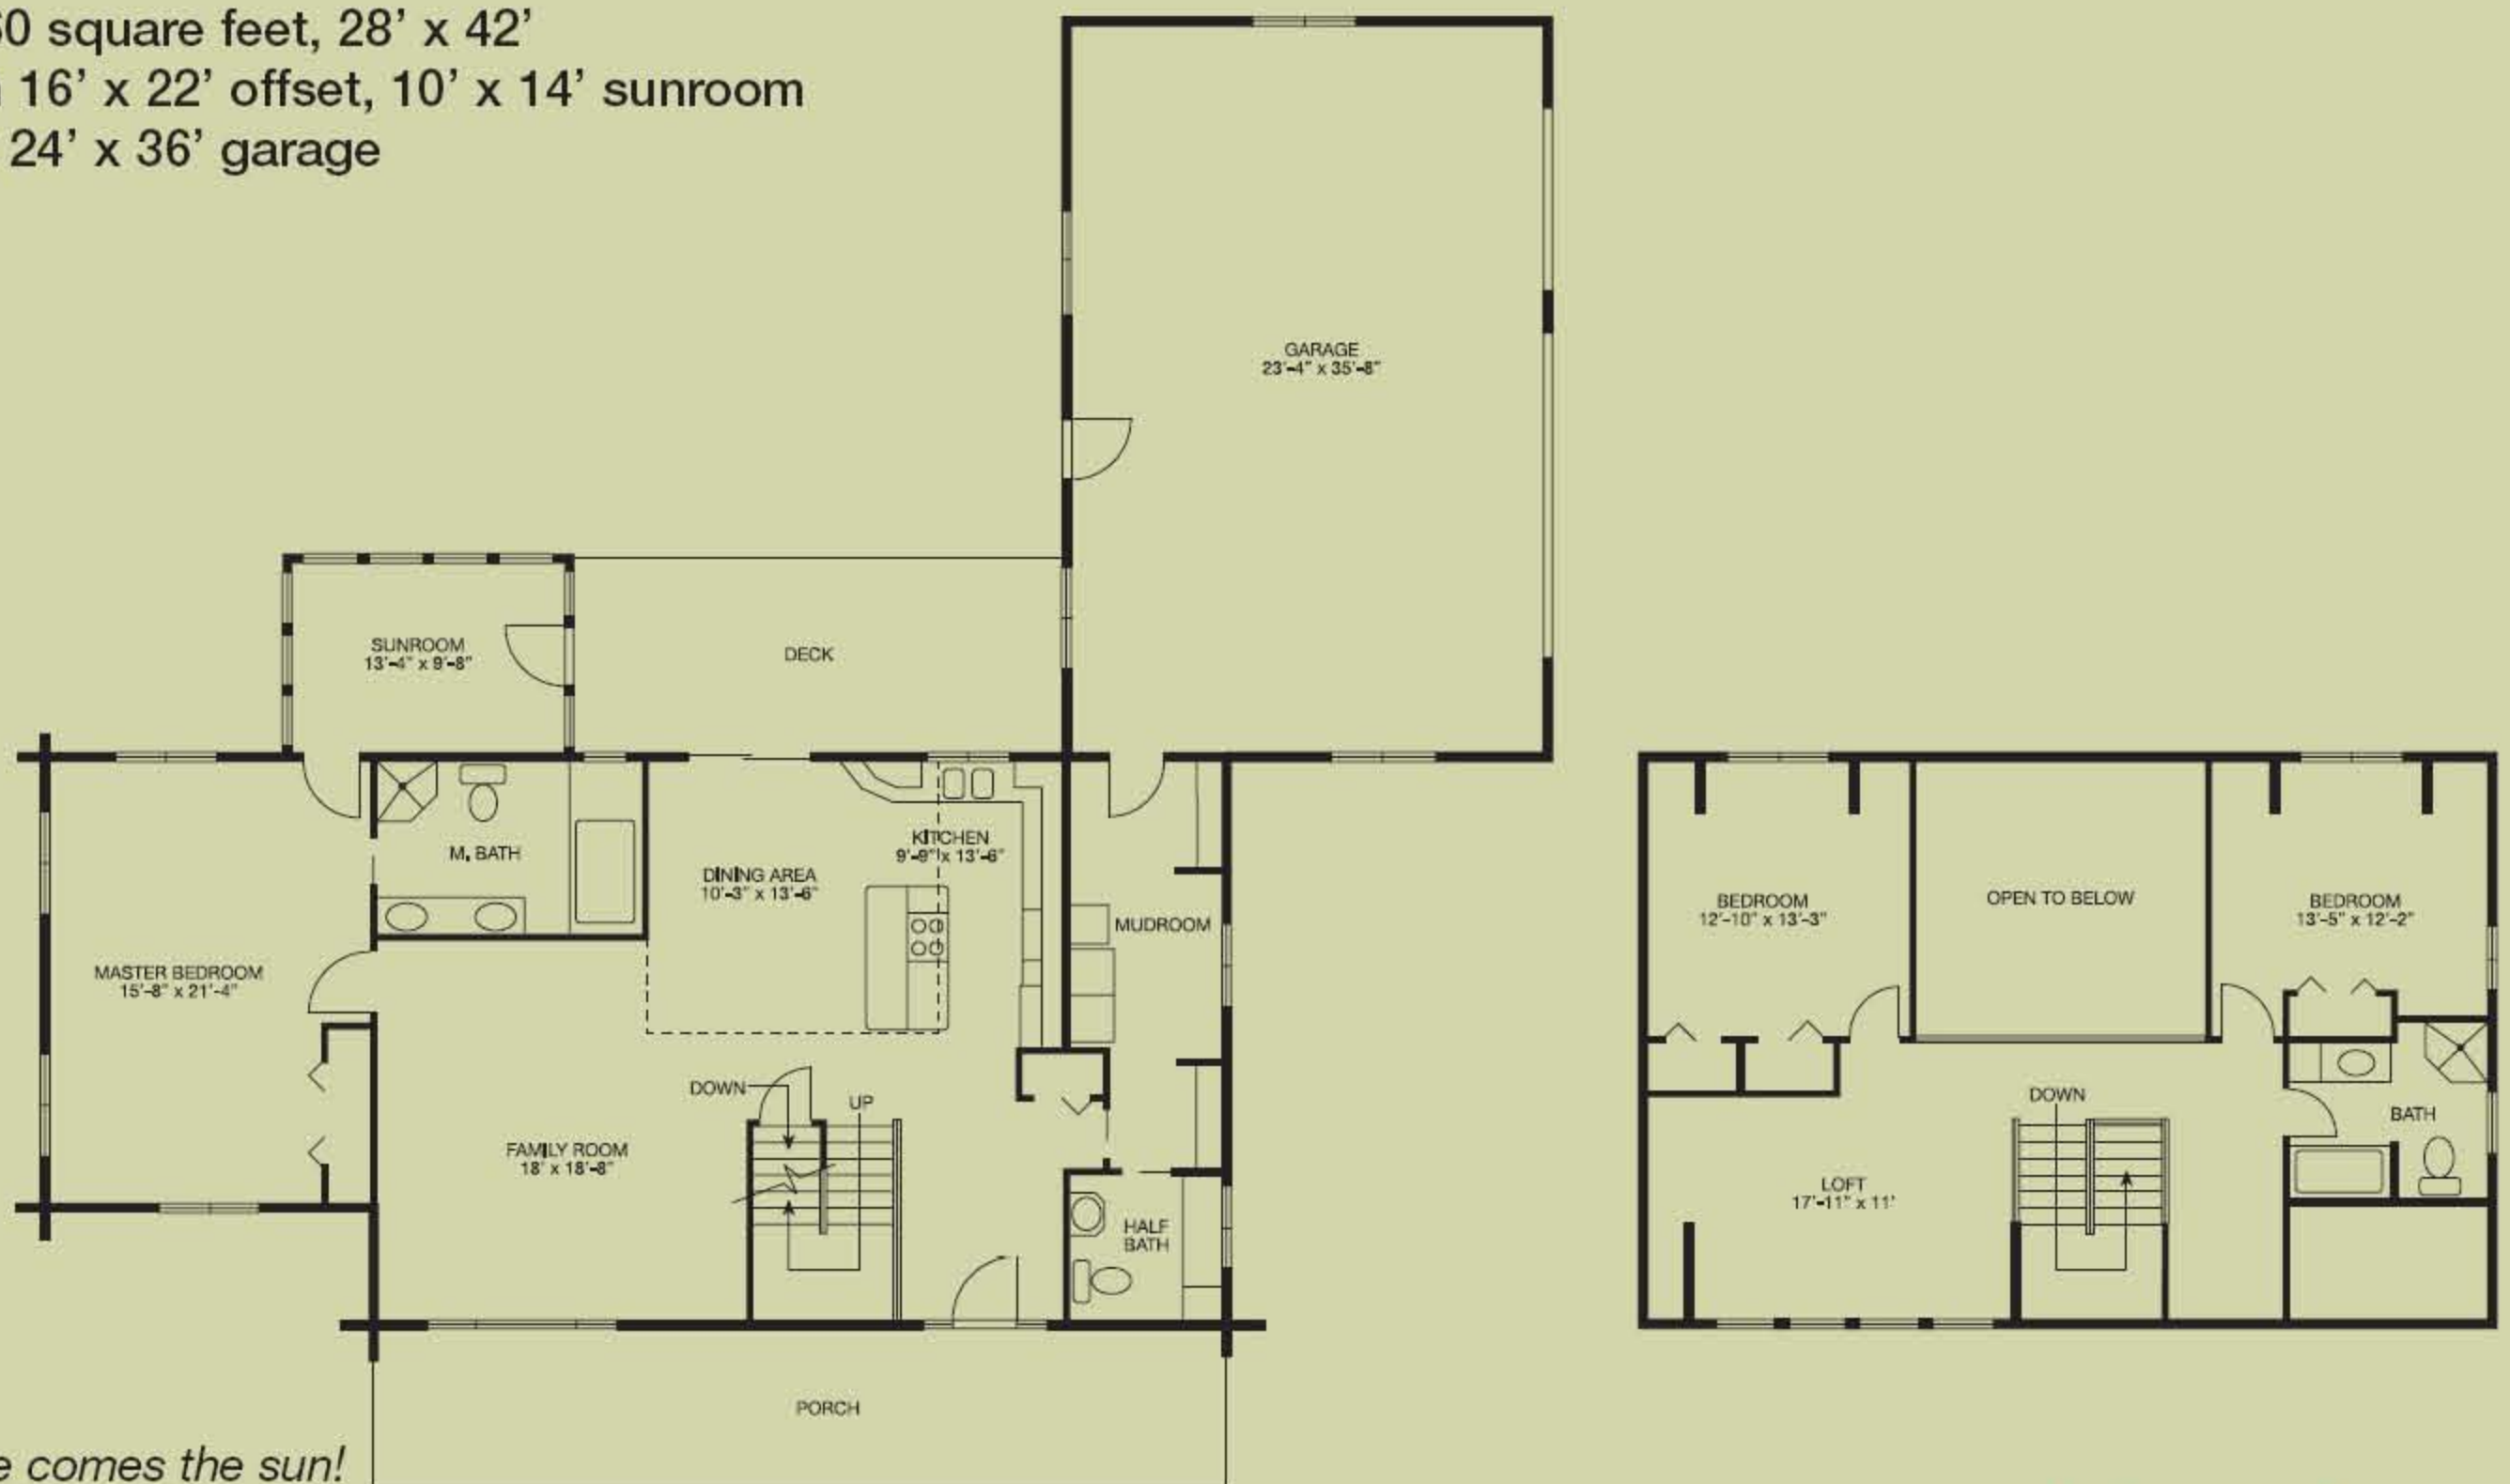

Lakewood

2,660 square feet, 28' x 42'
with 16' x 22' offset, 10' x 14' sunroom
and 24' x 36' garage

Here comes the sun!

Meander from your oversized master bedroom to the cozy sunroom for your morning cup of java! Two upstairs bedrooms, large loft, two-and-a-half baths, and a mudroom are ideal for the busy family. A welcoming front porch and large windows in the front family room complete the Lakewood experience. With 2,660 square feet of space, it's a perfect fit!