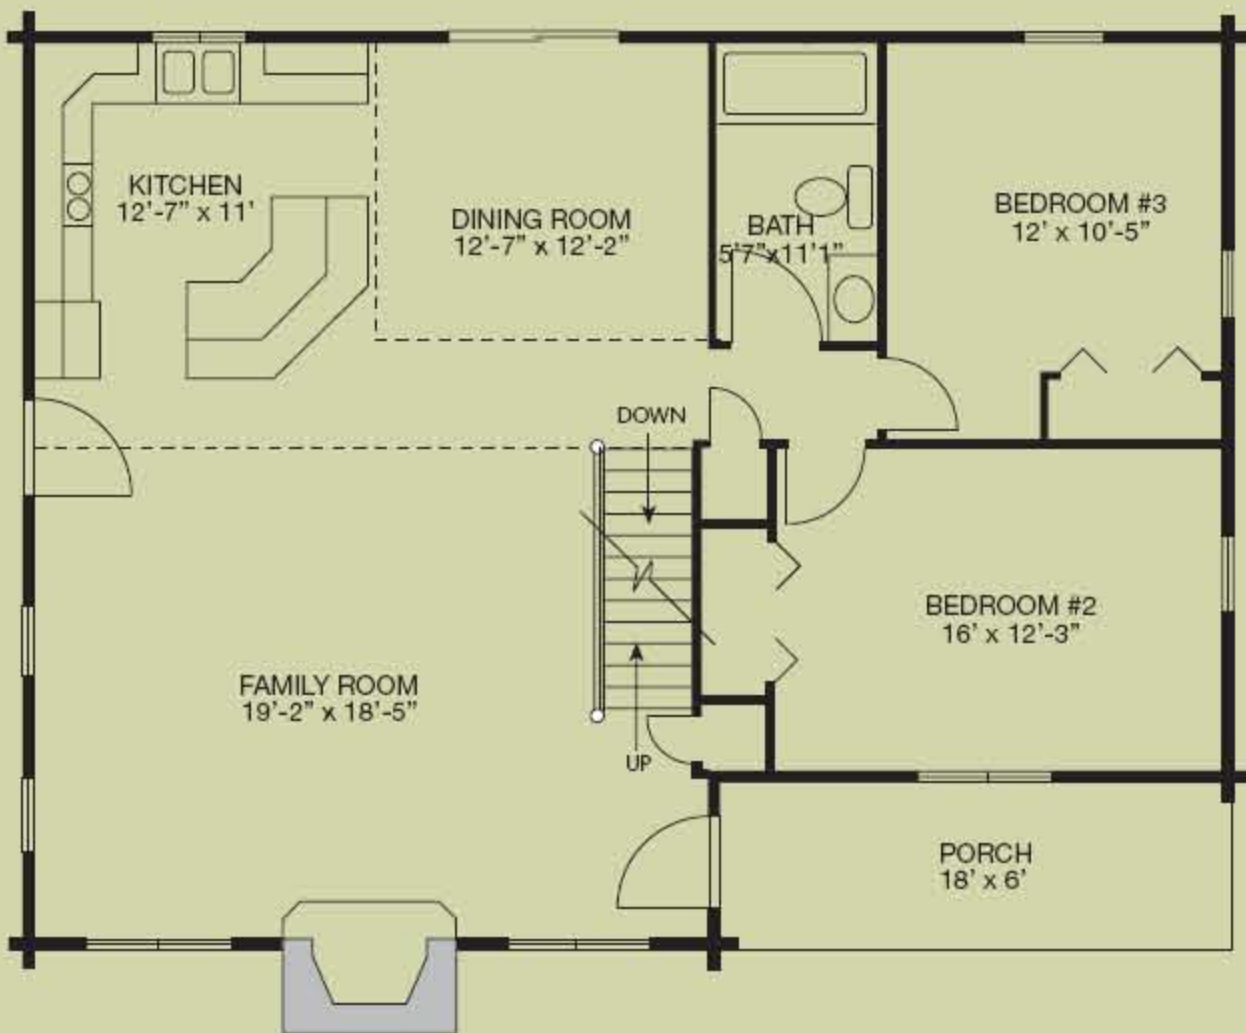

# Huntsburg

2,130 square feet, 26' x 42' with 6' x 24 ell

*This quaint design has charm and class. With 2,130 square feet of space, the Huntsburg is a great family home no matter where you decide to build. A large fireplace dominates the living room, which features a vaulted ceiling. Two bedrooms, a private master suite on the second floor, plus an ample-sized computer room give you all the space you'll need.*