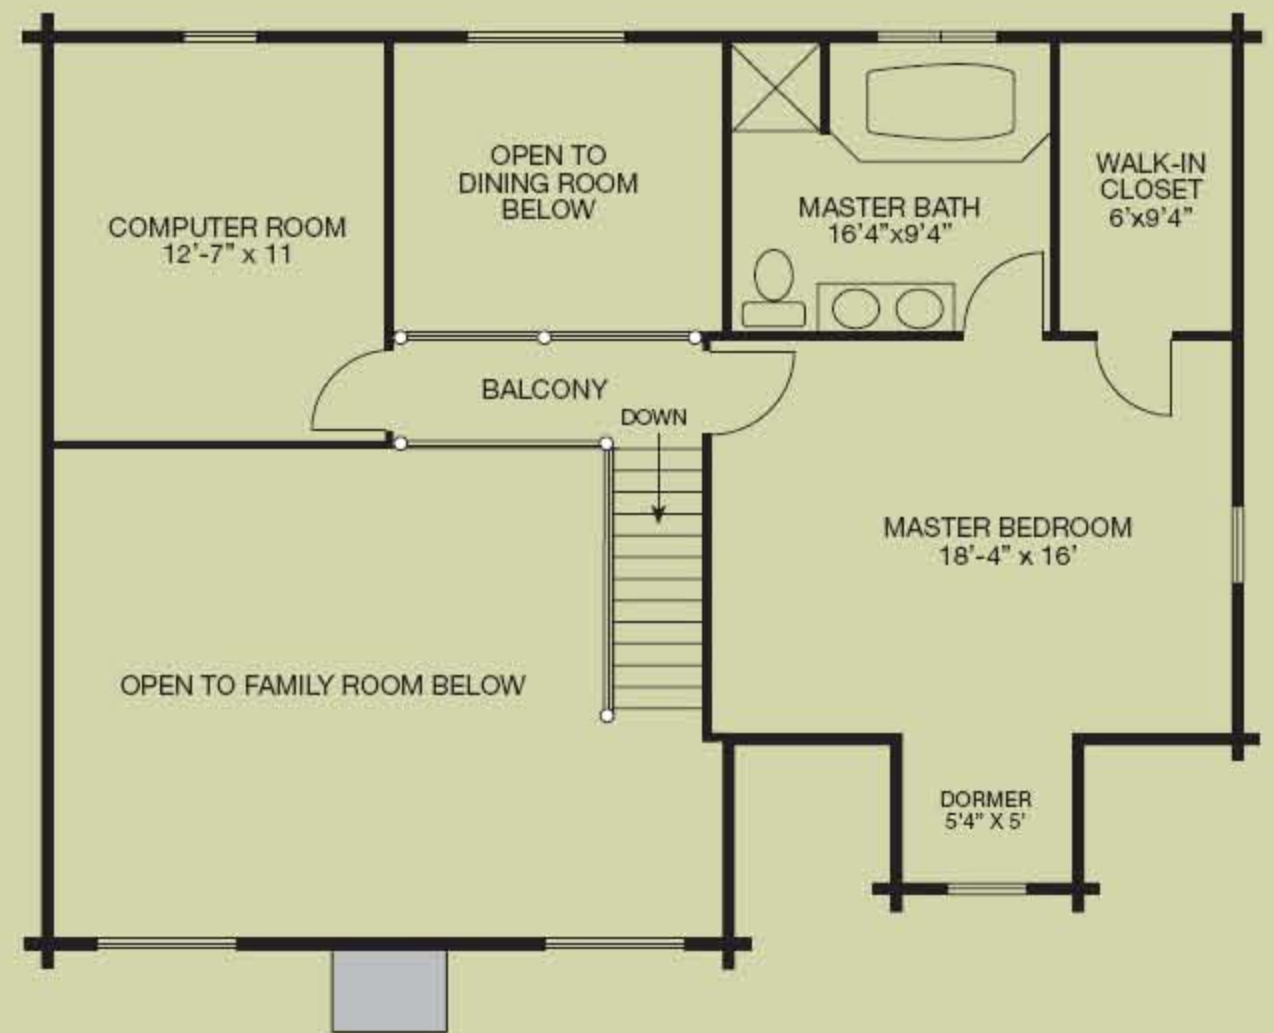

# Huntsburg

2,130 square feet, 26' x 42' with 6' x 24 ell

*This quaint design has charm and class. With 2,130 square feet of space, the Huntsburg is a great family home no matter where you decide to build. A large fireplace dominates the living room, which features a vaulted ceiling. Two bedrooms, a private master suite on the second floor, plus an ample-sized computer room give you all the space you'll need.*