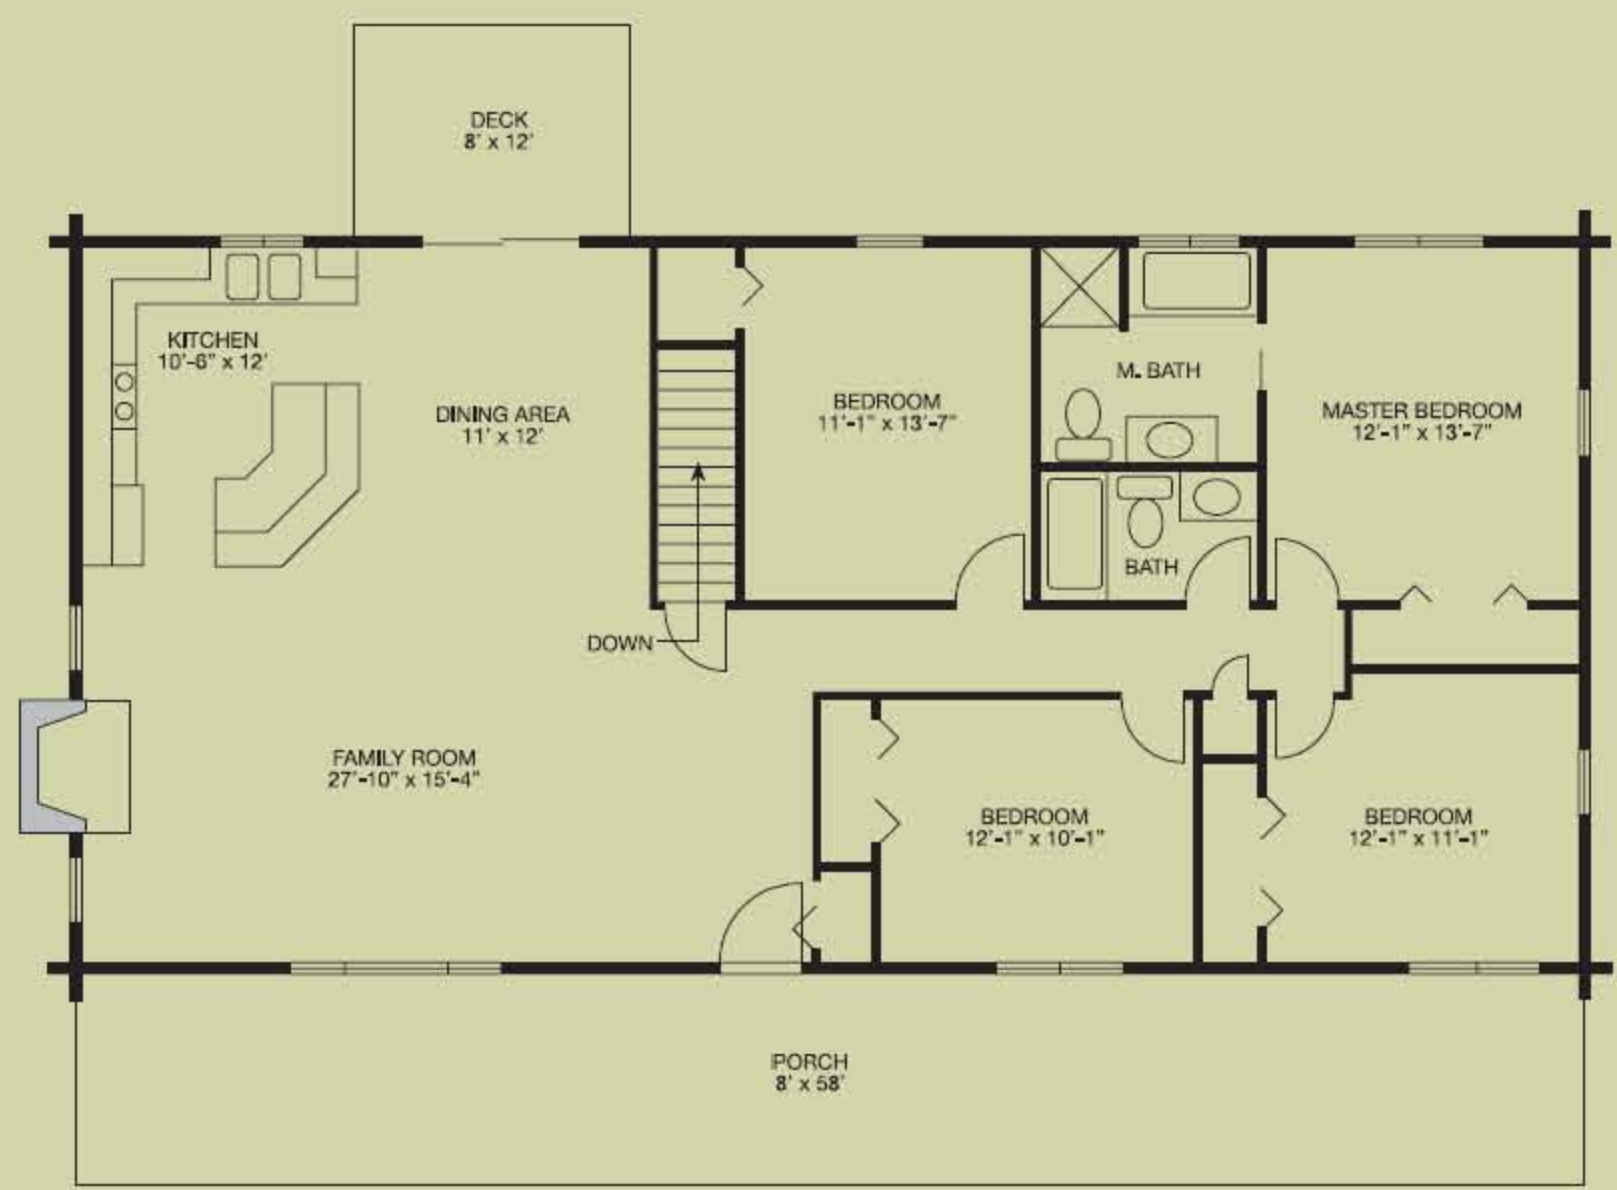

Hamdbden

1,624 square feet, 28' x 58'

Open – open – open! This floor plan is all about spaciousness. A large family room open to both the kitchen and ample dining area dominates the design. Three bedrooms plus a master bedroom and bath complete the picture. With 1,624 square feet of indoor living space and a large porch outside your door, the Hamdbden gives you room to roam.