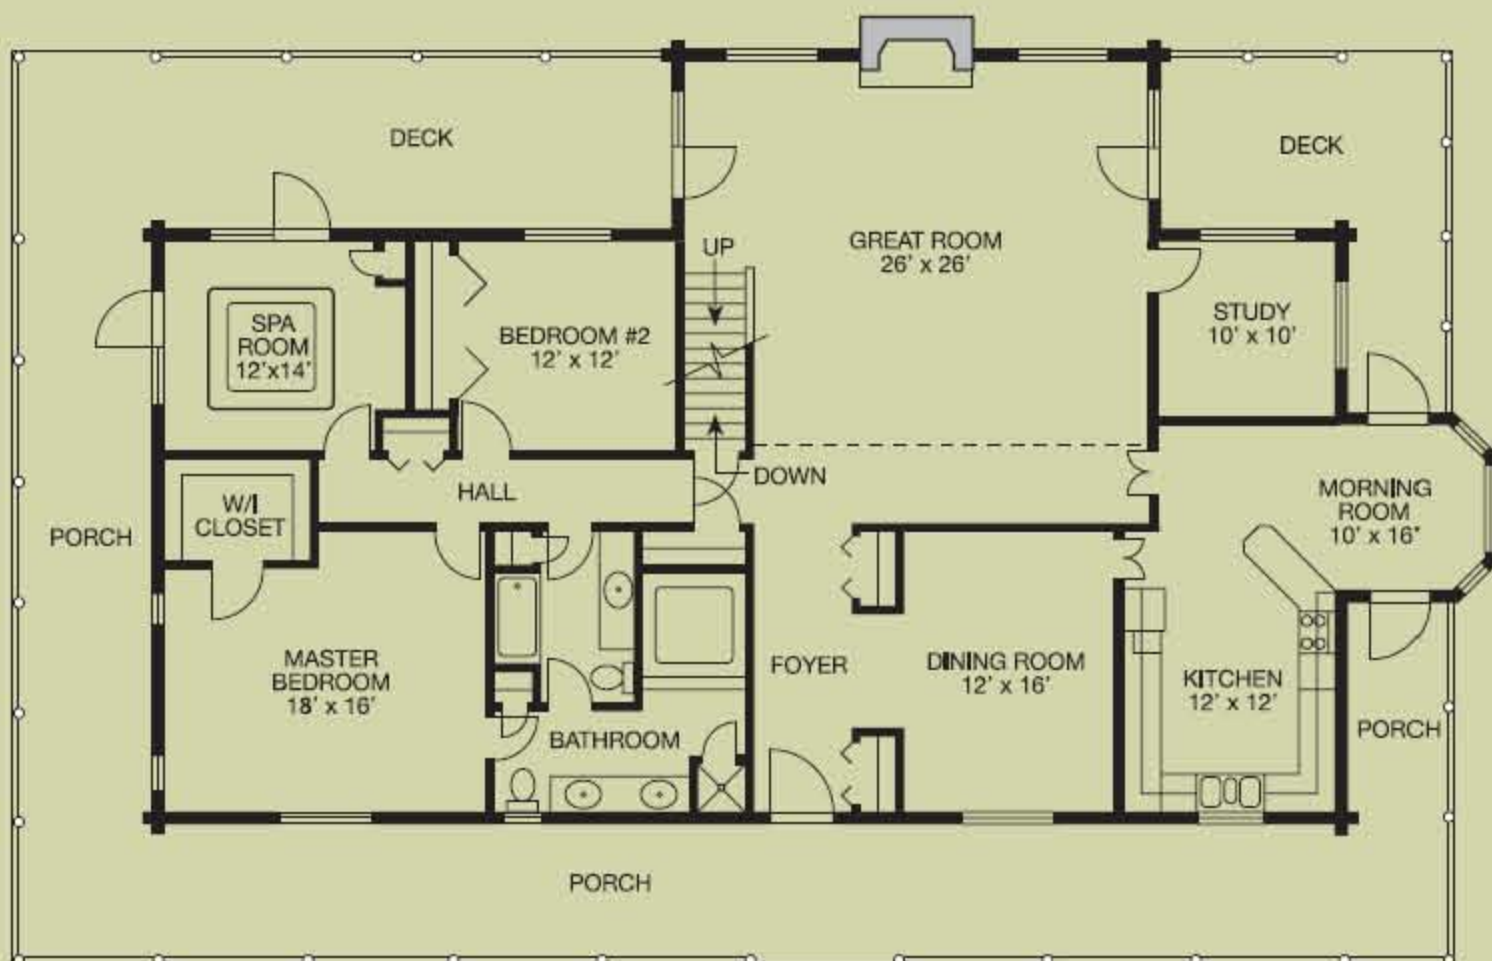

Chesterland

4,104 square feet, 32' x 64' with 10' x 26' and 8' x 10' offsets

One look at the large wrap-around deck and you'll fall in love with the Chesterland.

With a great room and ample dining area, kitchen, and master suite, you'll enjoy the spaciousness this home offers. Yet, you'll find cozy, private areas tucked into the house, such as a bright and cheery morning room, a cozy study, spa room, and radio nook. The Chesterland offers you 4,104 square feet of gorgeous living, with three baths, and three bedrooms in addition to the master suite.