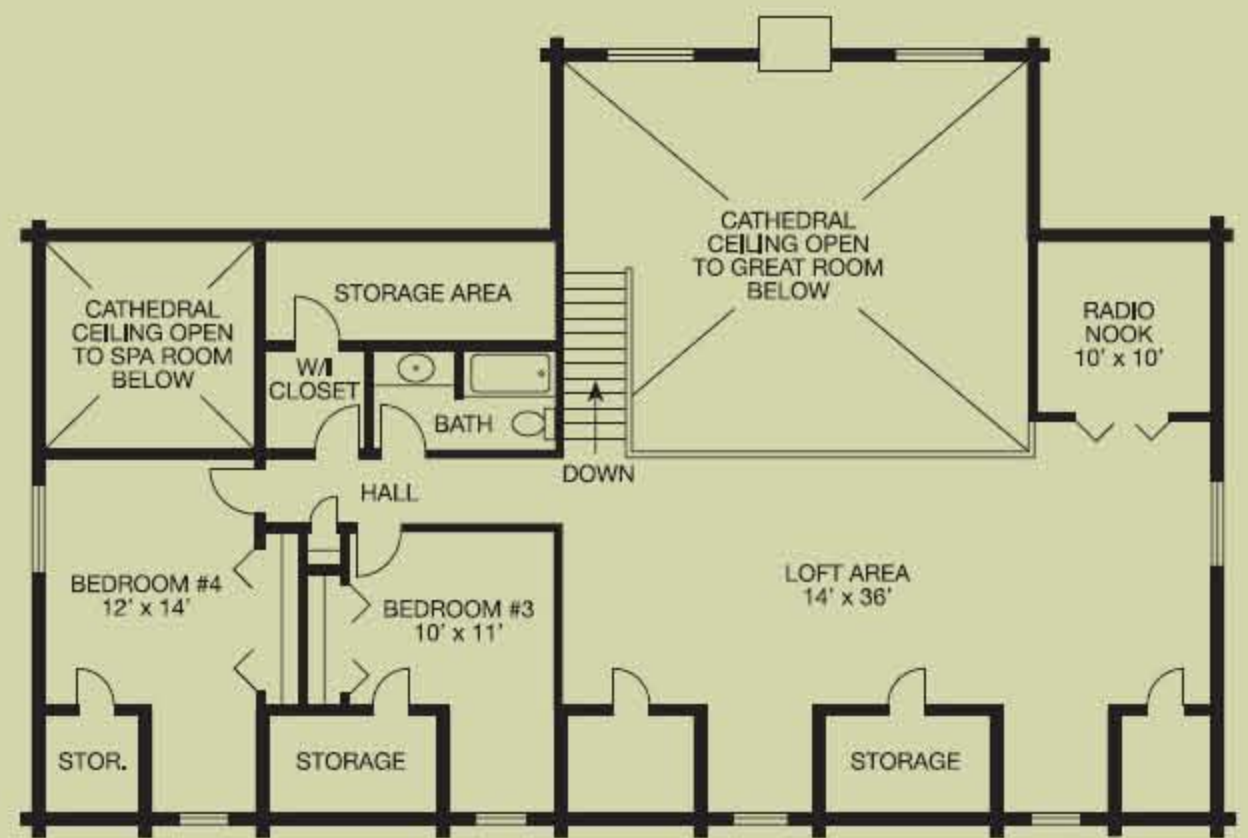

Chesterland

4,104 square feet, 32' x 64' with 10' x 26' and 8' x 10' offsets

One look at the large wrap-around deck and you'll fall in love with the Chesterland.

With a great room and ample dining area, kitchen, and master suite, you'll enjoy the spaciousness this home offers. Yet, you'll find cozy, private areas tucked into the house, such as a bright and cheery morning room, a cozy study, spa room, and radio nook. The Chesterland offers you 4,104 square feet of gorgeous living, with three baths, and three bedrooms in addition to the master suite.