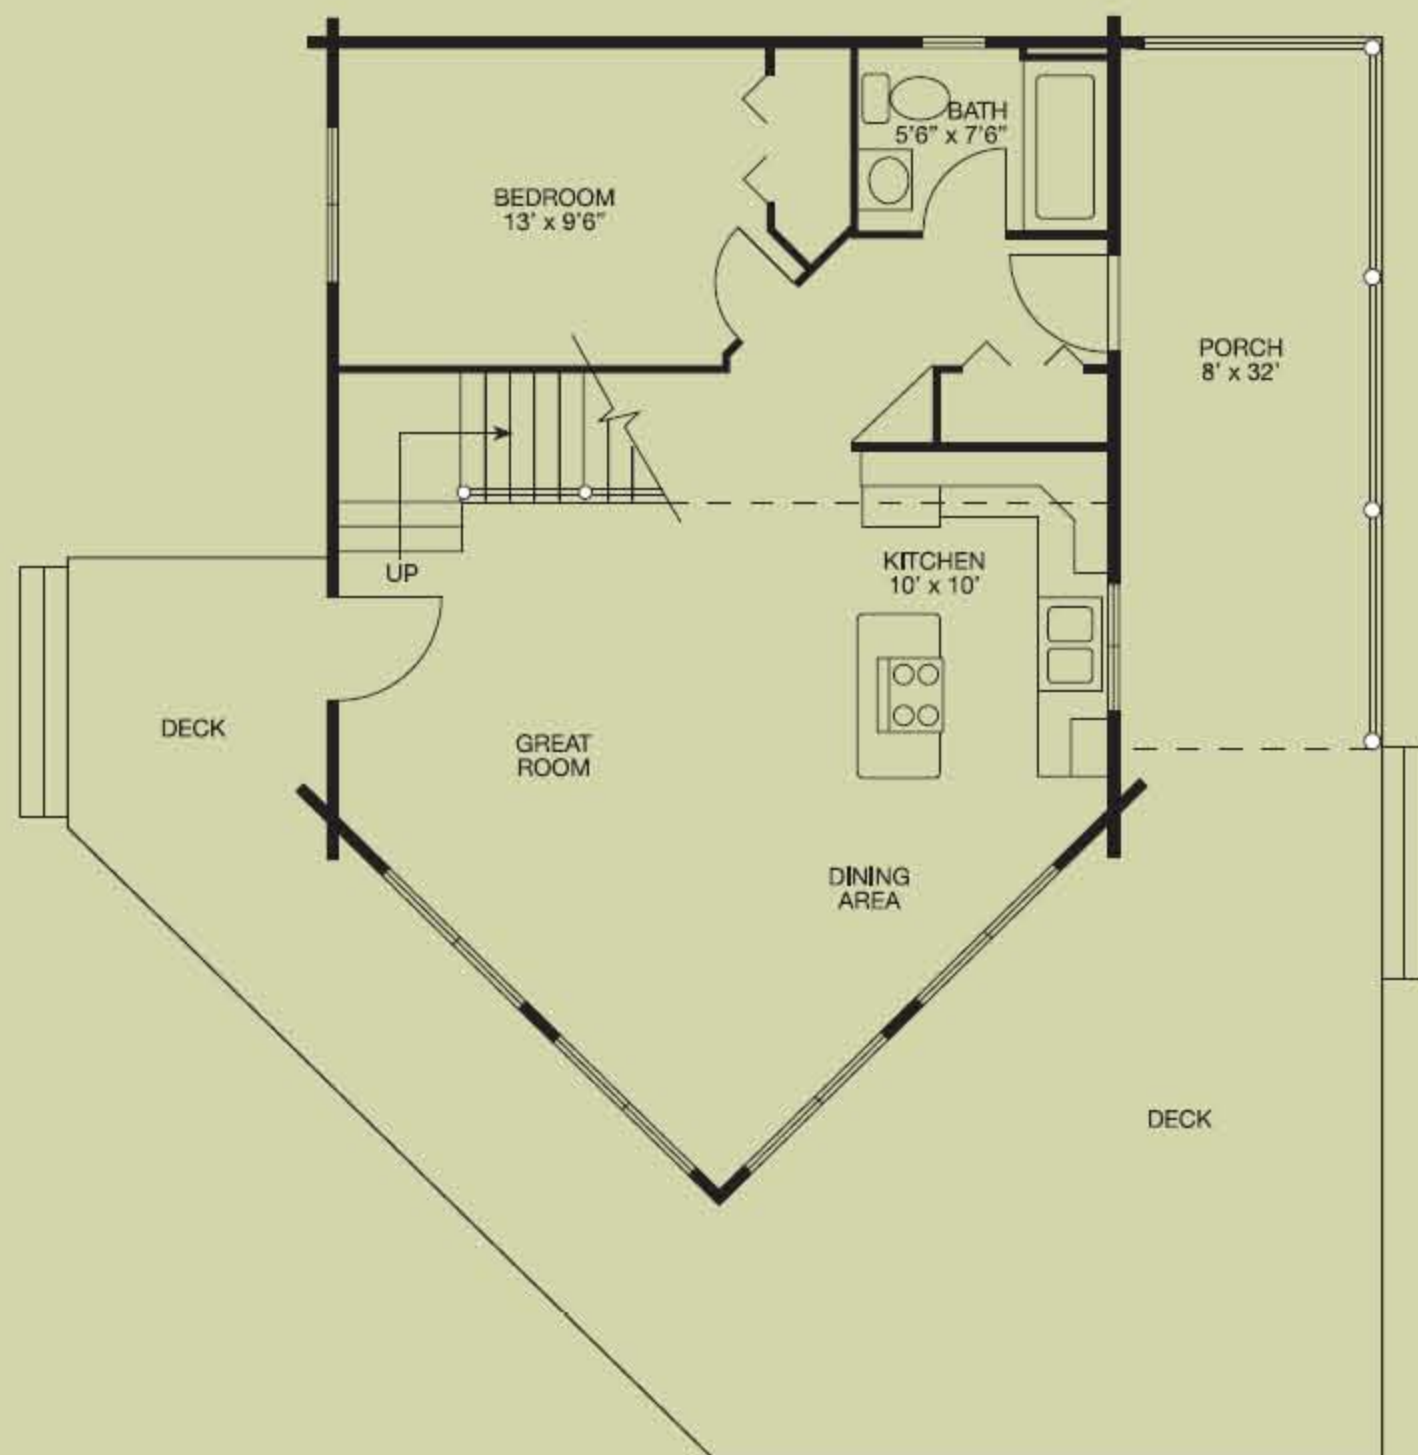

Chardon

1,056 square feet, 24' x 24' with 12' prow

If you love the sun – then consider this unique home design. The open great room with a stunning prow is the shining centerpiece of the Chardon.

This 1,056-square-foot two-story home has two bedrooms, upstairs balcony, a wonderful covered porch, and a spacious deck.