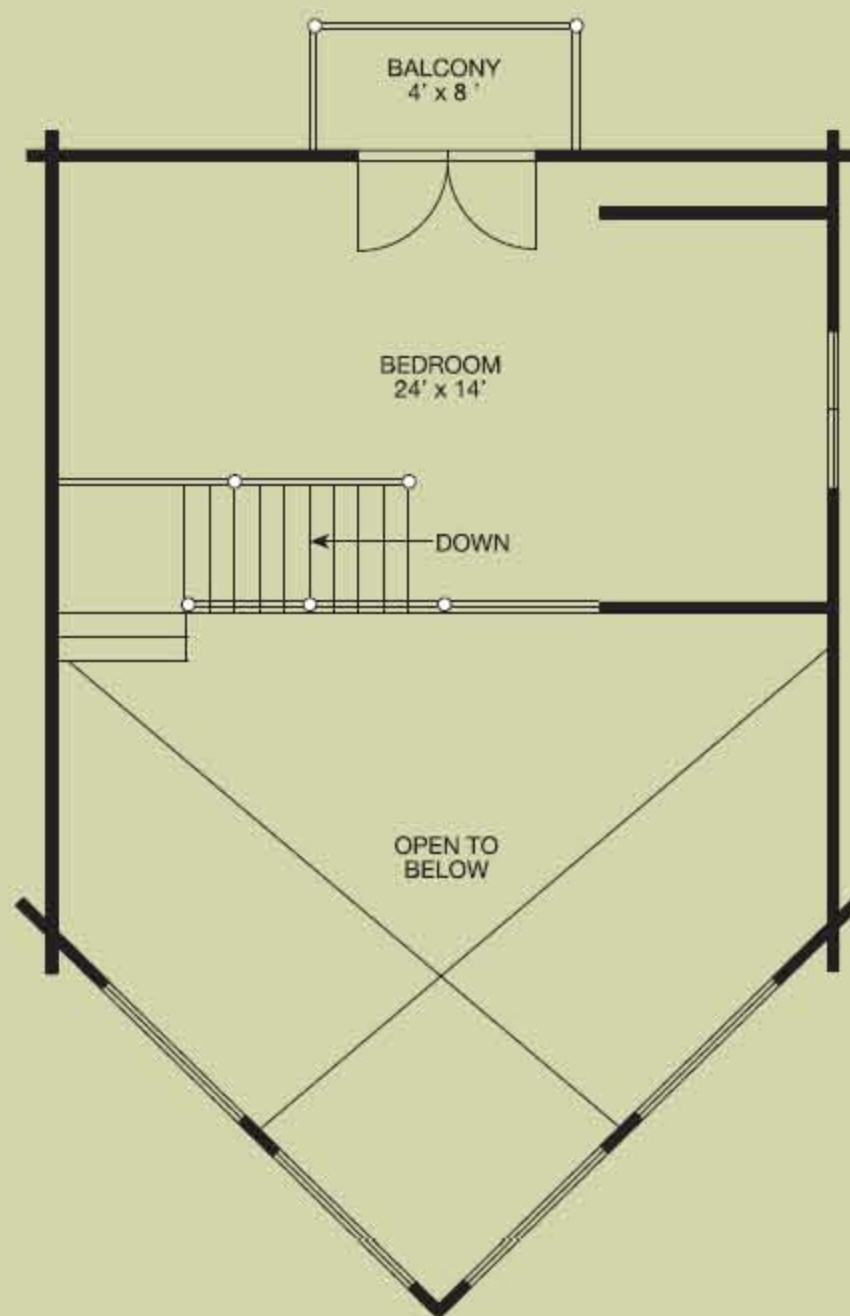

Chardon

1,056 square feet, 24' x 24' with 12' prow

If you love the sun – then consider this unique home design. The open great room with a stunning prow is the shining centerpiece of the Chardon.

This 1,056-square-foot two-story home has two bedrooms, upstairs balcony, a wonderful covered porch, and a spacious deck.