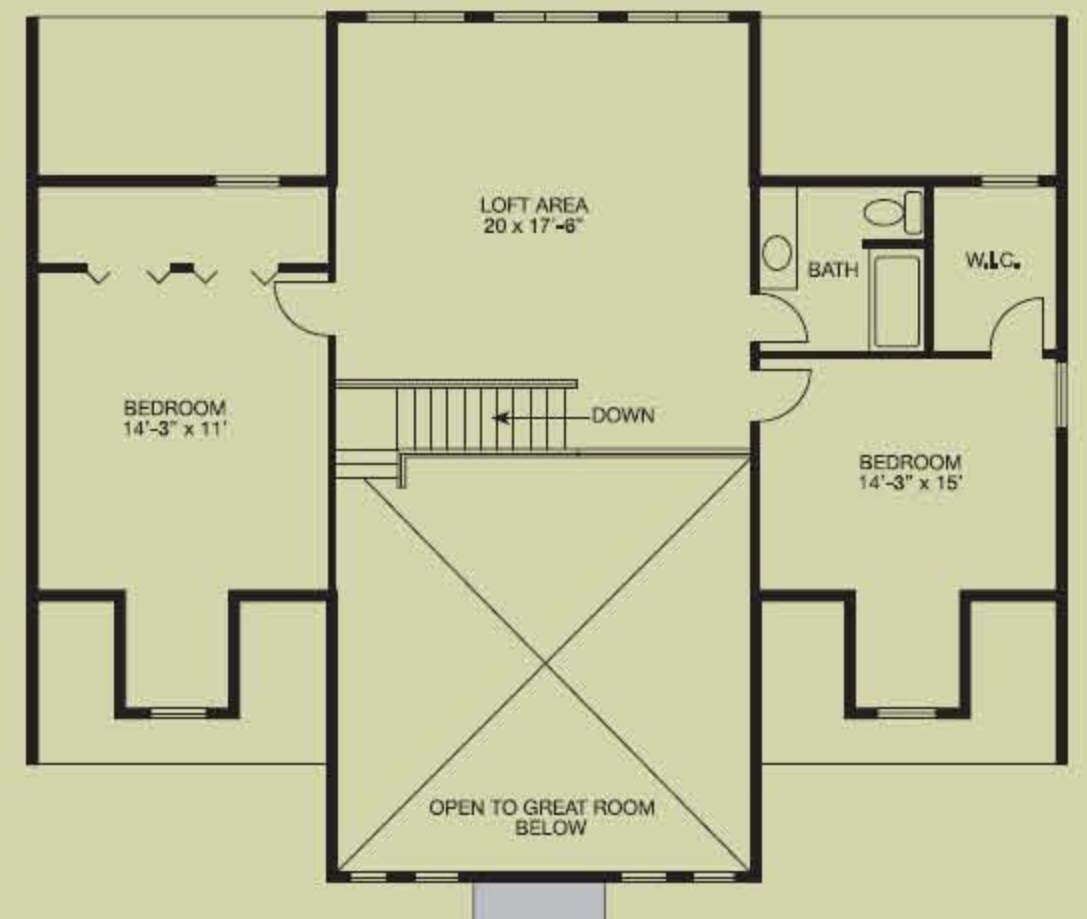

Aurora

3,084 square feet, 36' x 50' with 6' x 20' offset and 24' x 36' garage

With enough space for family gatherings or entertaining, you'll make full use of the sprawling back deck and wrap-around porch. Cozy-up to the fireplace in the great room or spend quiet evenings in your master suite when you choose the Aurora.

With two additional bedrooms, den, and an attached garage, this 3,084-square-foot home is both beautiful and great for family fun.