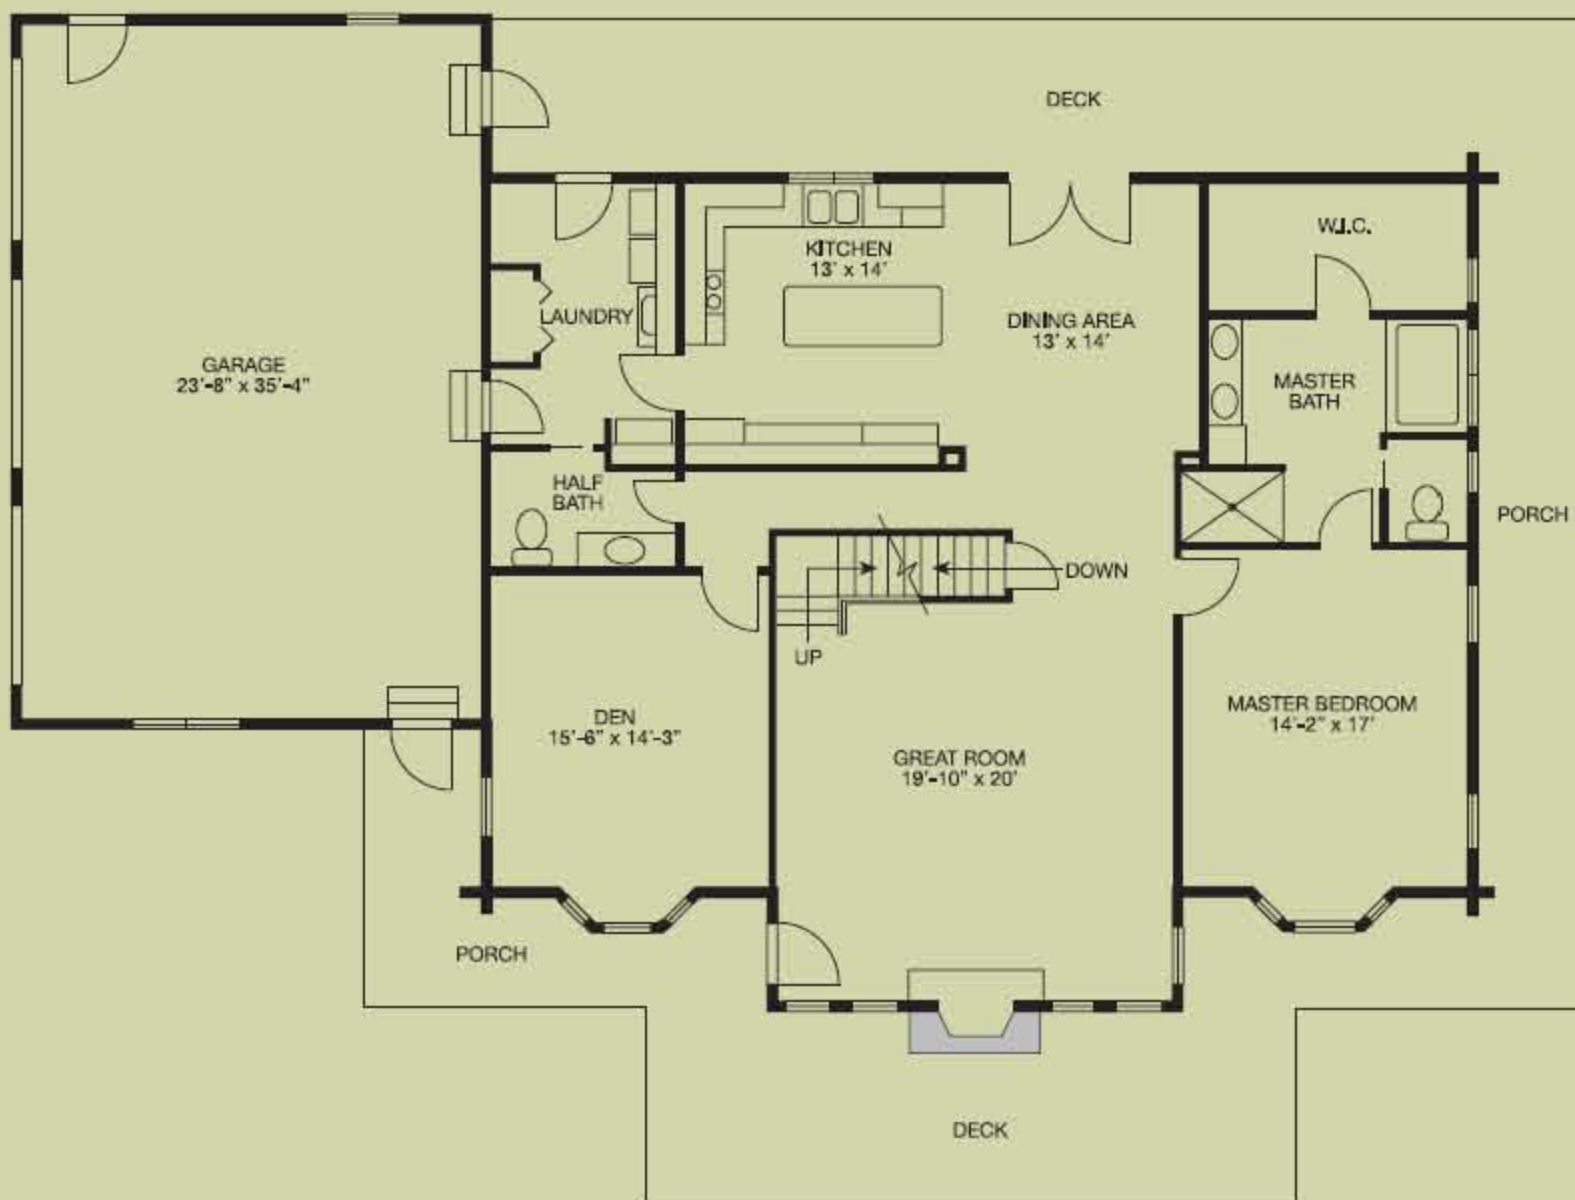

Aurora

3,084 square feet, 36' x 50' with 6' x 20' offset and 24' x 36' garage

With enough space for family gatherings or entertaining, you'll make full use of the sprawling back deck and wrap-around porch. Cozy-up to the fireplace in the great room or spend quiet evenings in your master suite when you choose the Aurora.

With two additional bedrooms, den, and an attached garage, this 3,084-square-foot home is both beautiful and great for family fun.